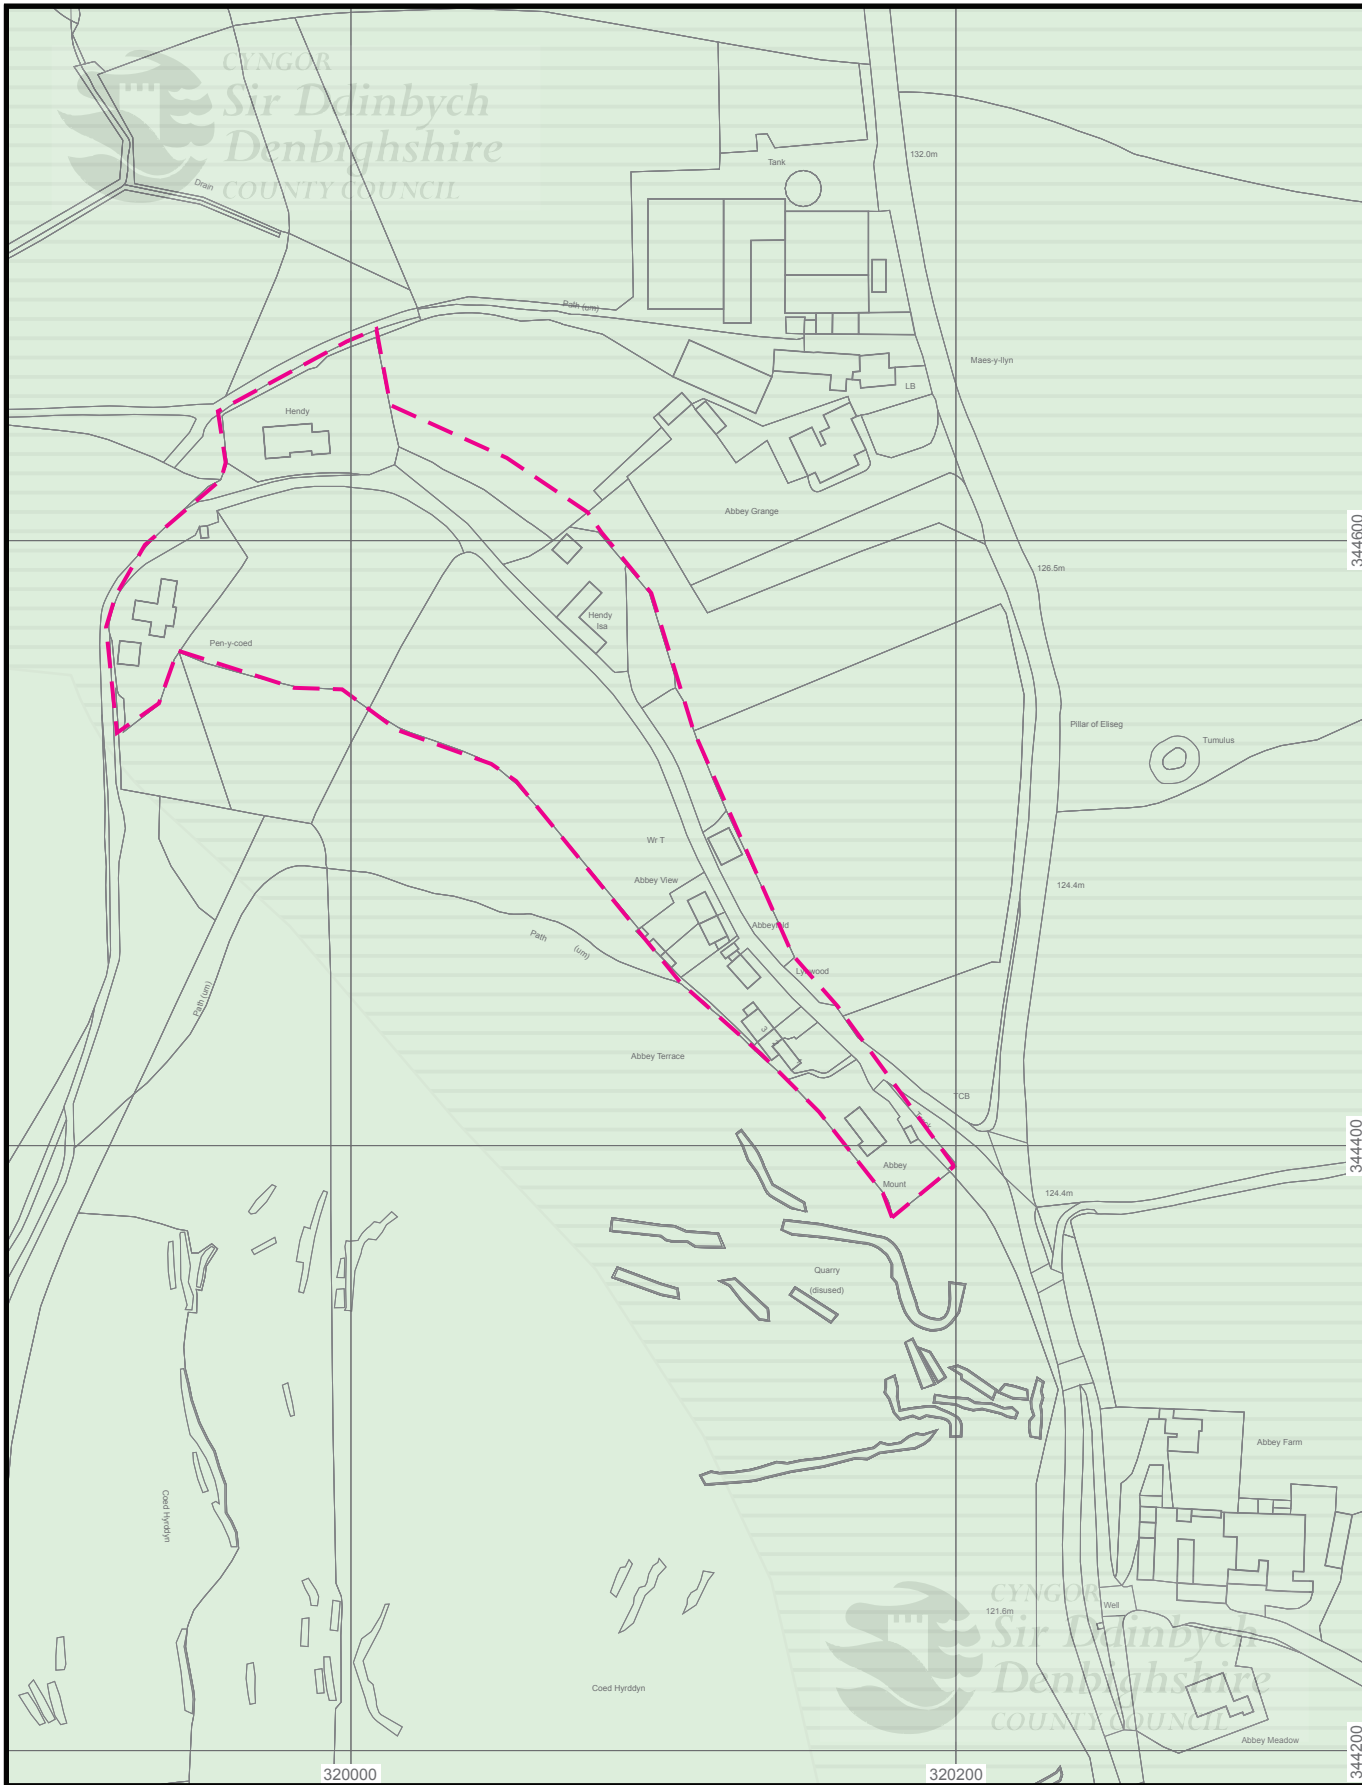

MAP 27A - TERAS YR ABATY- ABBEY TERRACE [Llangollen]

Graddfa/Scale 1:5000

© Hawlfraint y Goron a hawliau cronfa ddata 2012 Arolwg Ordnans 100023408.

© Crown copyright and database rights 2012 Ordnance Survey 100023408.