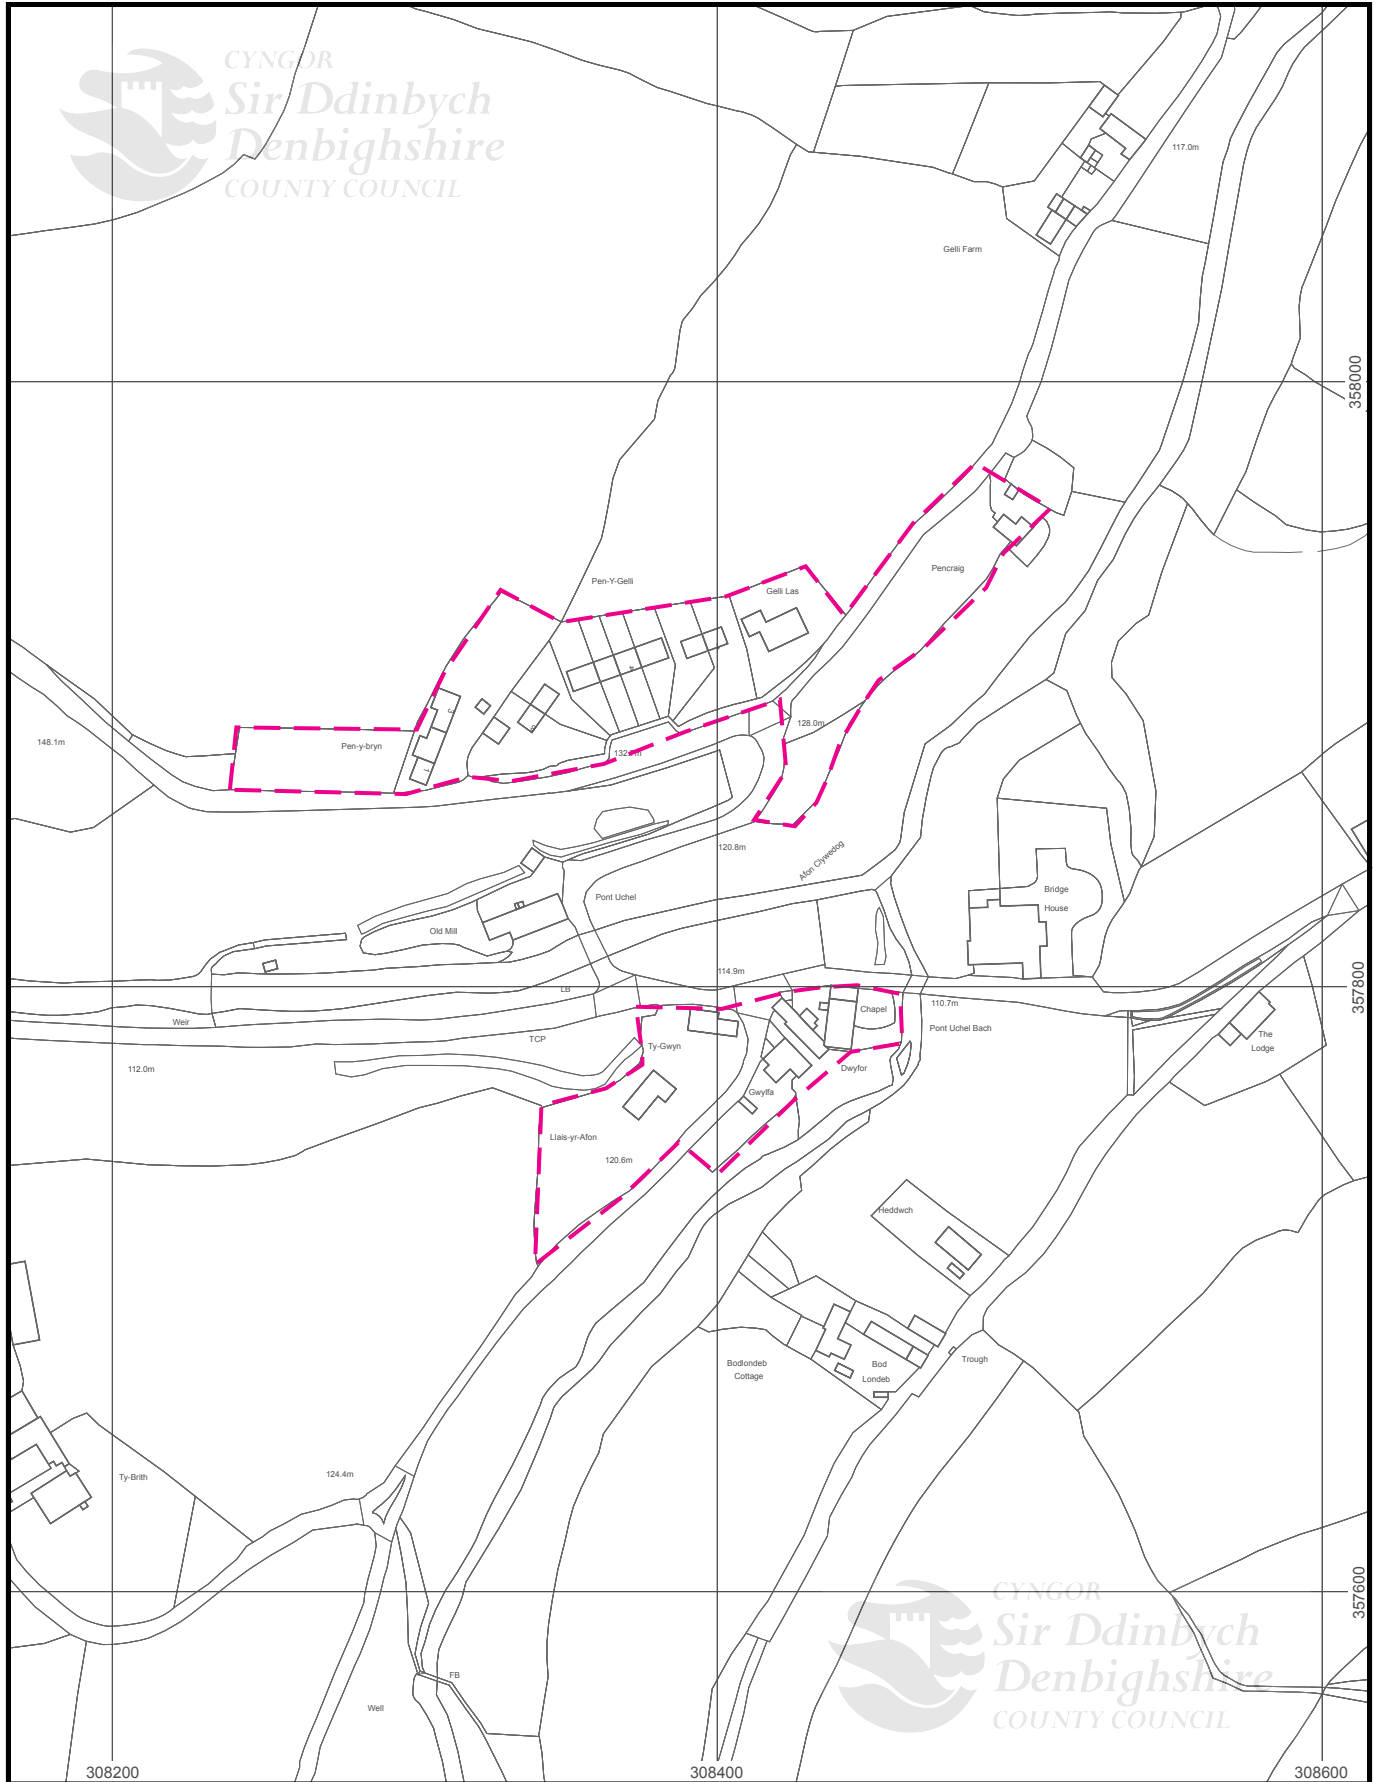

**MAP 14B - BONTUCHEL**

Graddfa/Scale 1:2500

© Hawlfraint y Goron a hawliau cronfa ddata 2012 Arolwg Ordnans 100023408.

© Crown copyright and database rights 2012 Ordnance Survey 100023408.