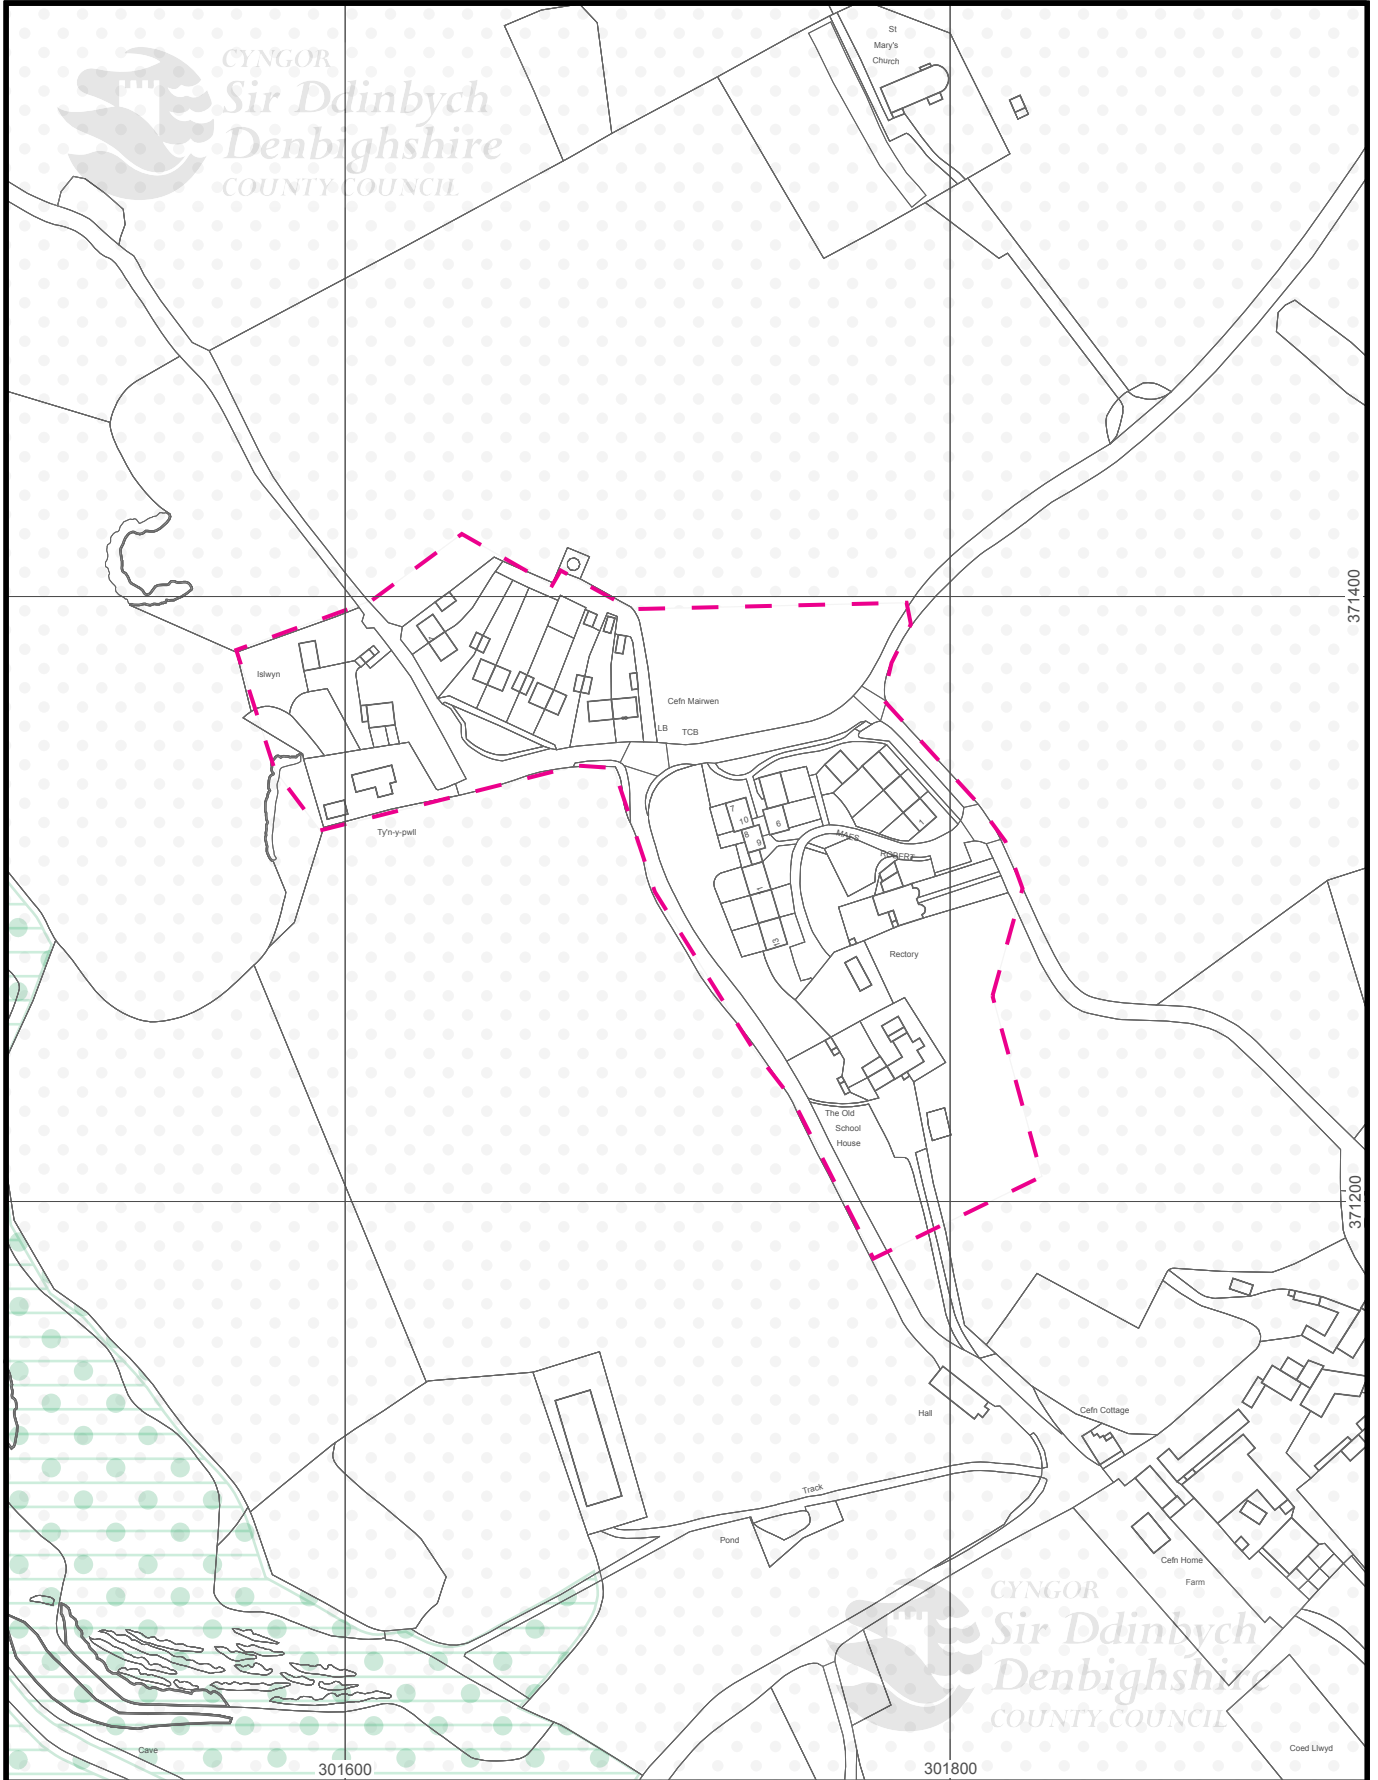

MAP 31A - CEFN MAIRWEN

Graddfa/Scale 1:2500

© Hawlfraint y Goron a hawliau cronfa ddata 2012 Arolwg Ordnans 100023408.

© Crown copyright and database rights 2012 Ordnance Survey 100023408.