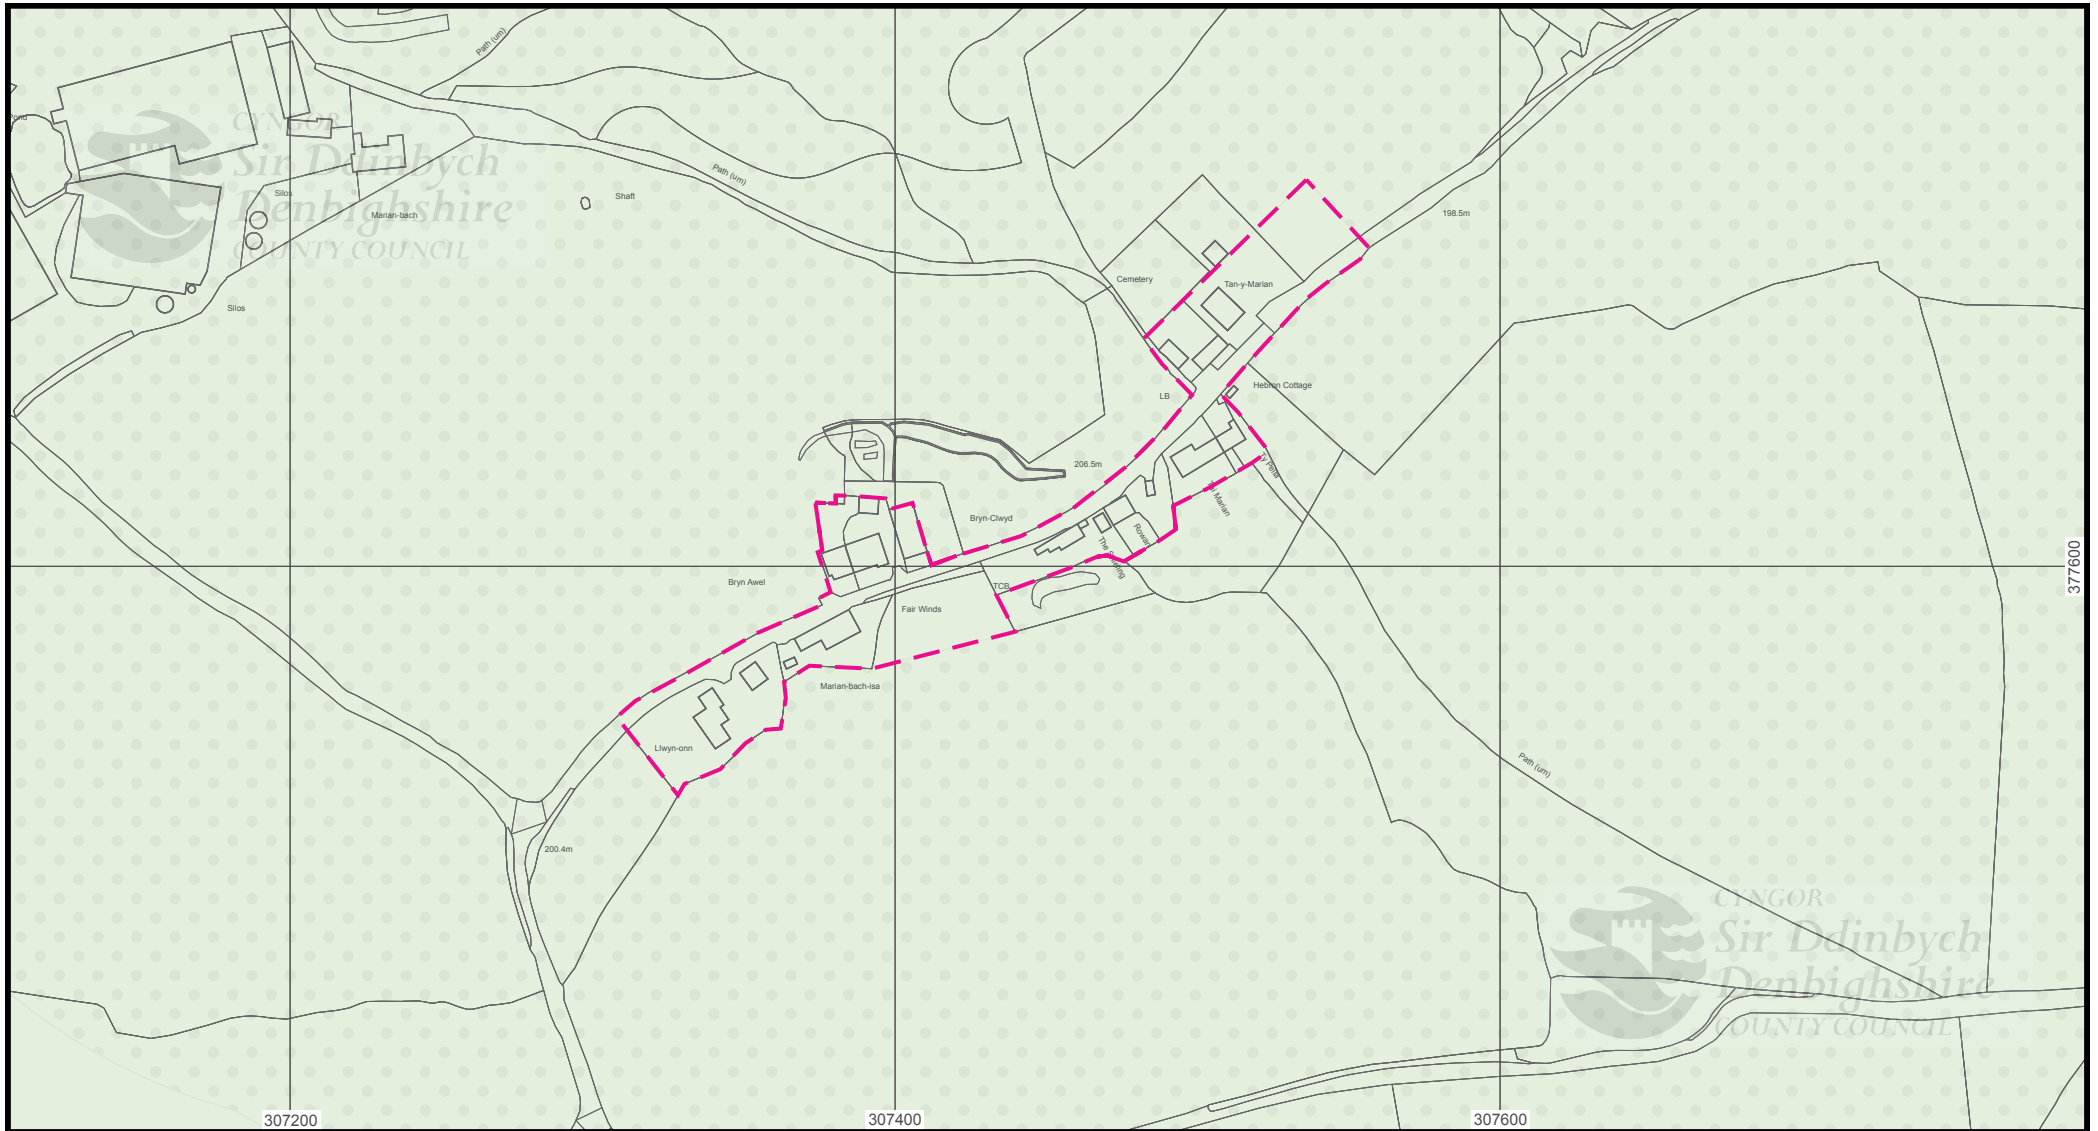

MAP 47D - MARIAN CWM

Graddfa/Scale 1:2500

Medrau/Metres

© Hawlfraint y Goron a hawliau cronfa ddata 2012 Arolwg Ordnans 100023408.

© Crown copyright and database rights 2012 Ordnance Survey 100023408.