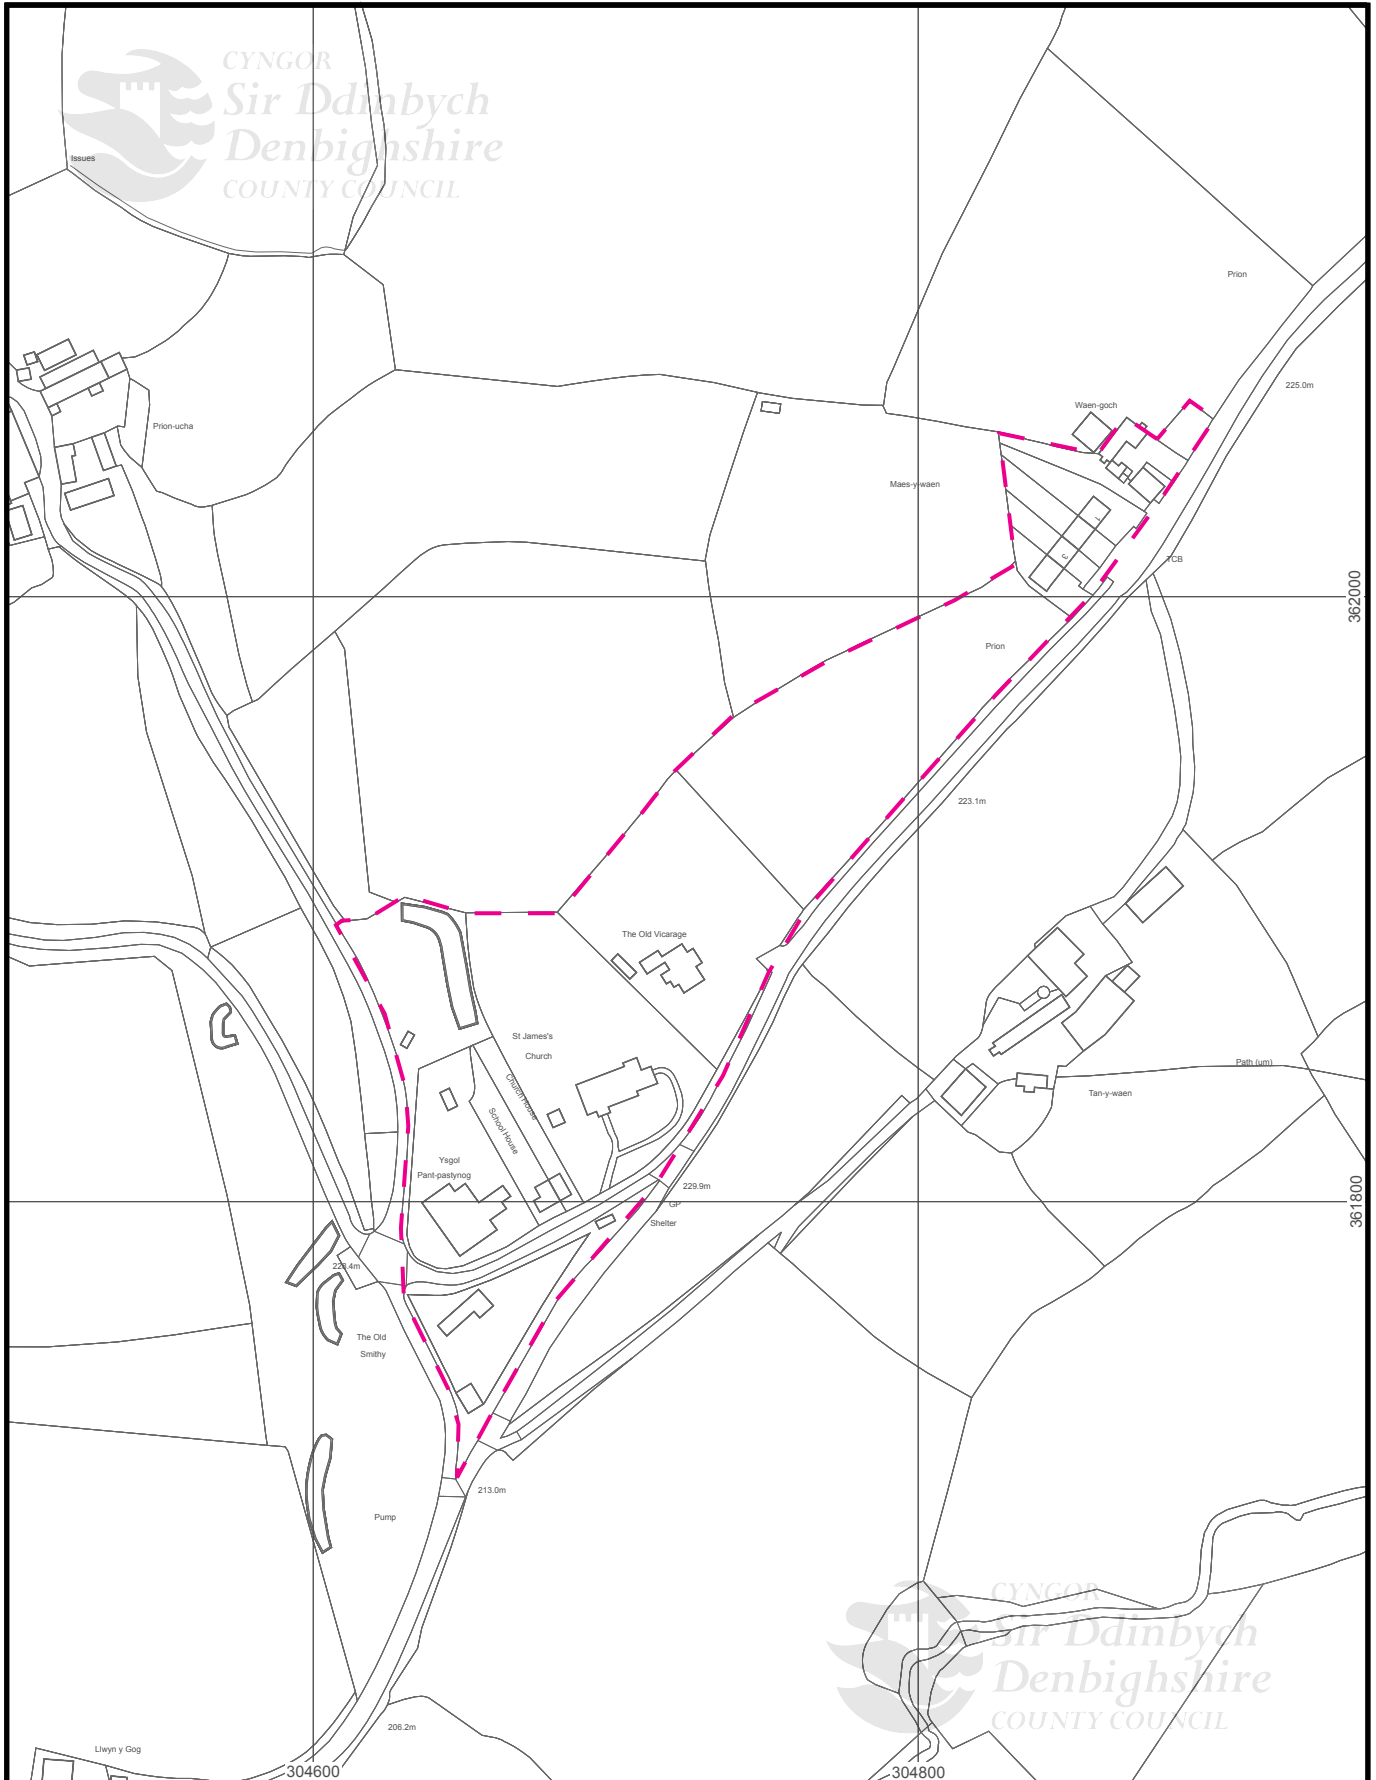

**MAP 23C - PANT PASTYNOG**

Graddfa/Scale 1:2500

0 50 100  
 Medrau/Metres

© Hawlfraint y Goron a hawliau cronfa ddata 2012 Arolwg Ordnans 100023408.

© Crown copyright and database rights 2012 Ordnance Survey 100023408.