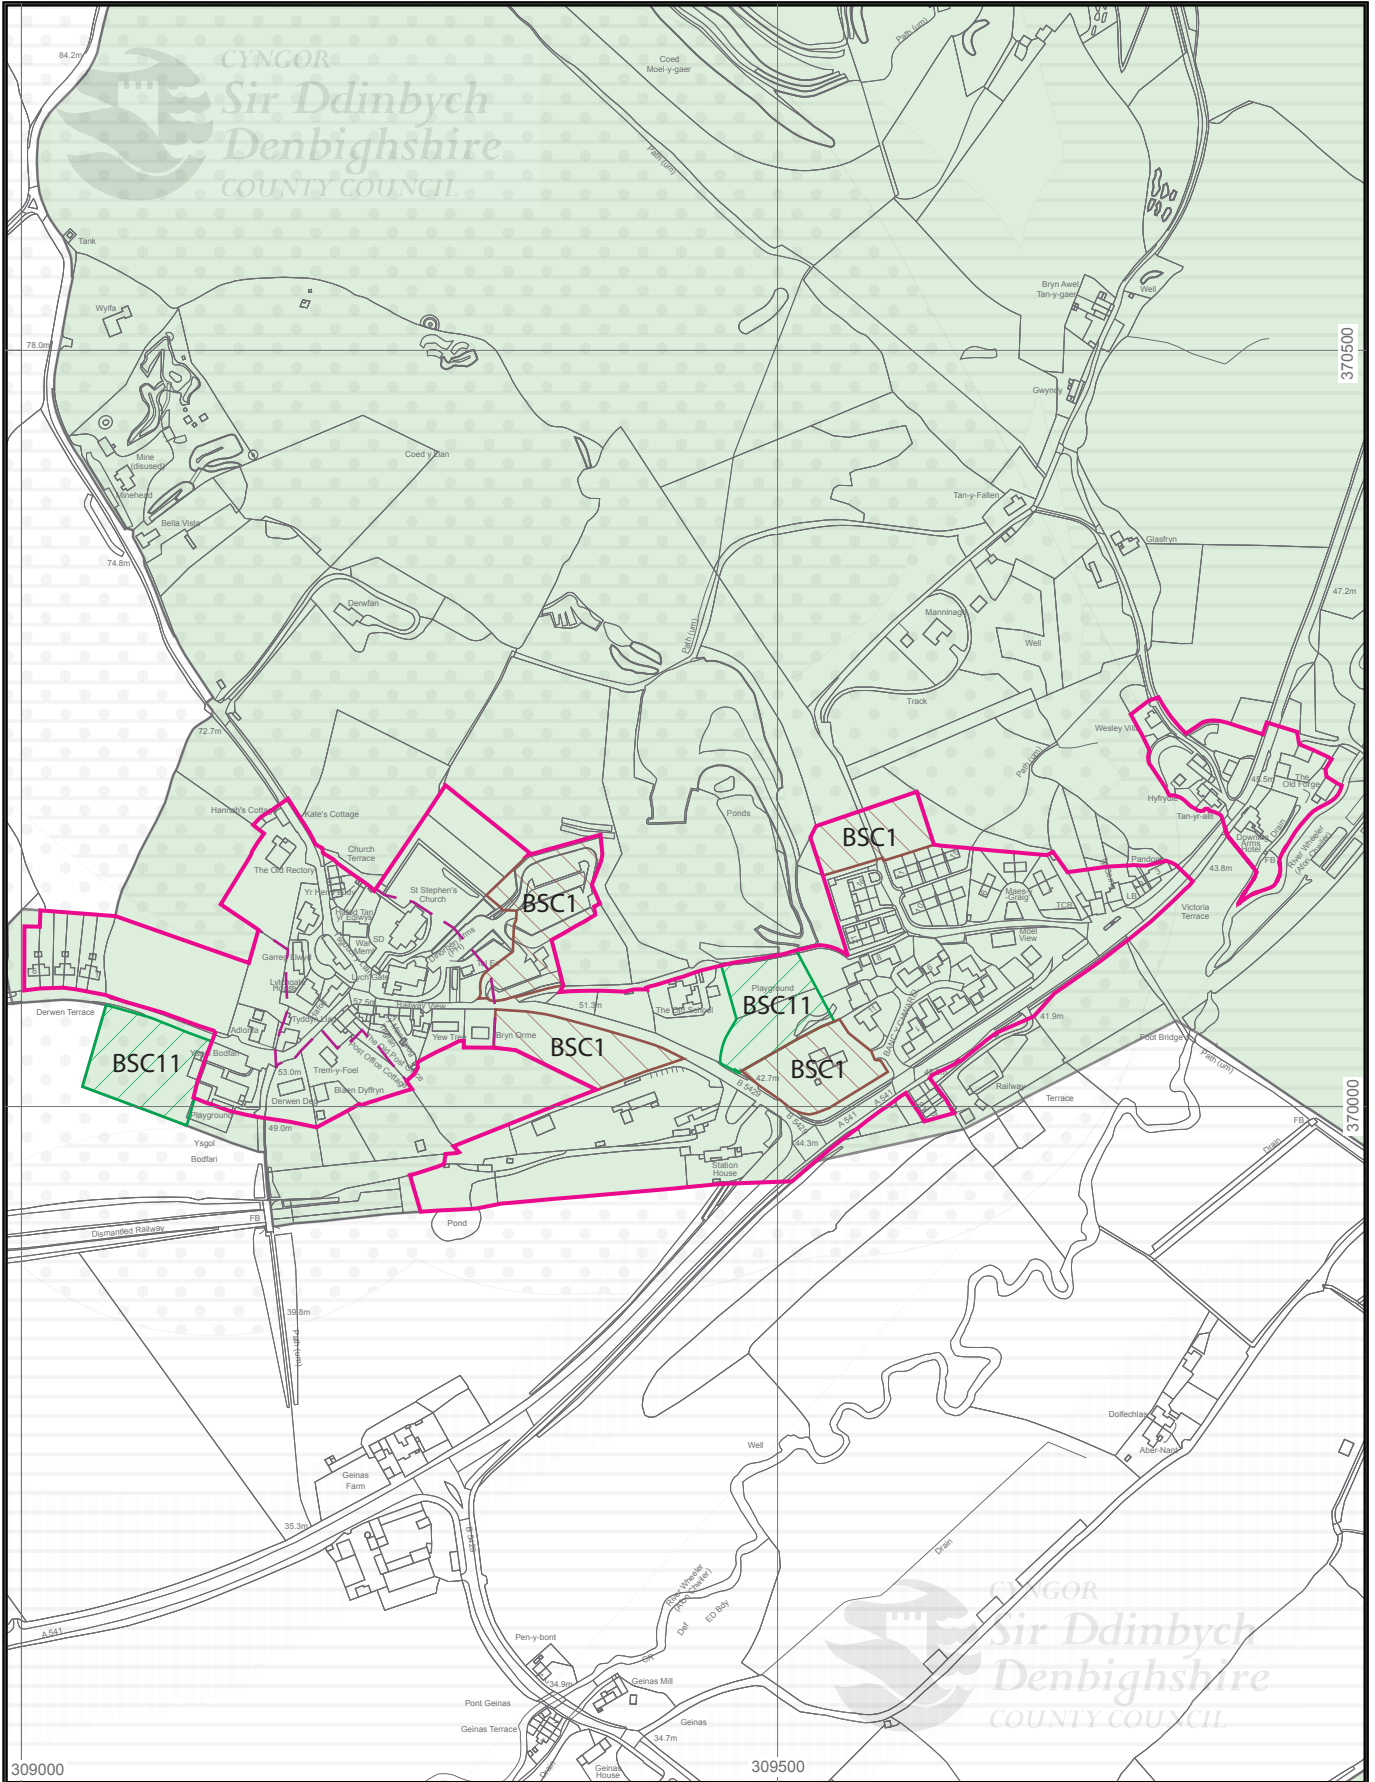

MAP 41A - PENTREF BODFARI VILLAGE

Graddfa/Scale 1:5000

© Hawlfraint y Goron a hawliau cronfa ddata 2012 Arolwg Ordnans 100023408.

© Crown copyright and database rights 2012 Ordnance Survey 100023408.