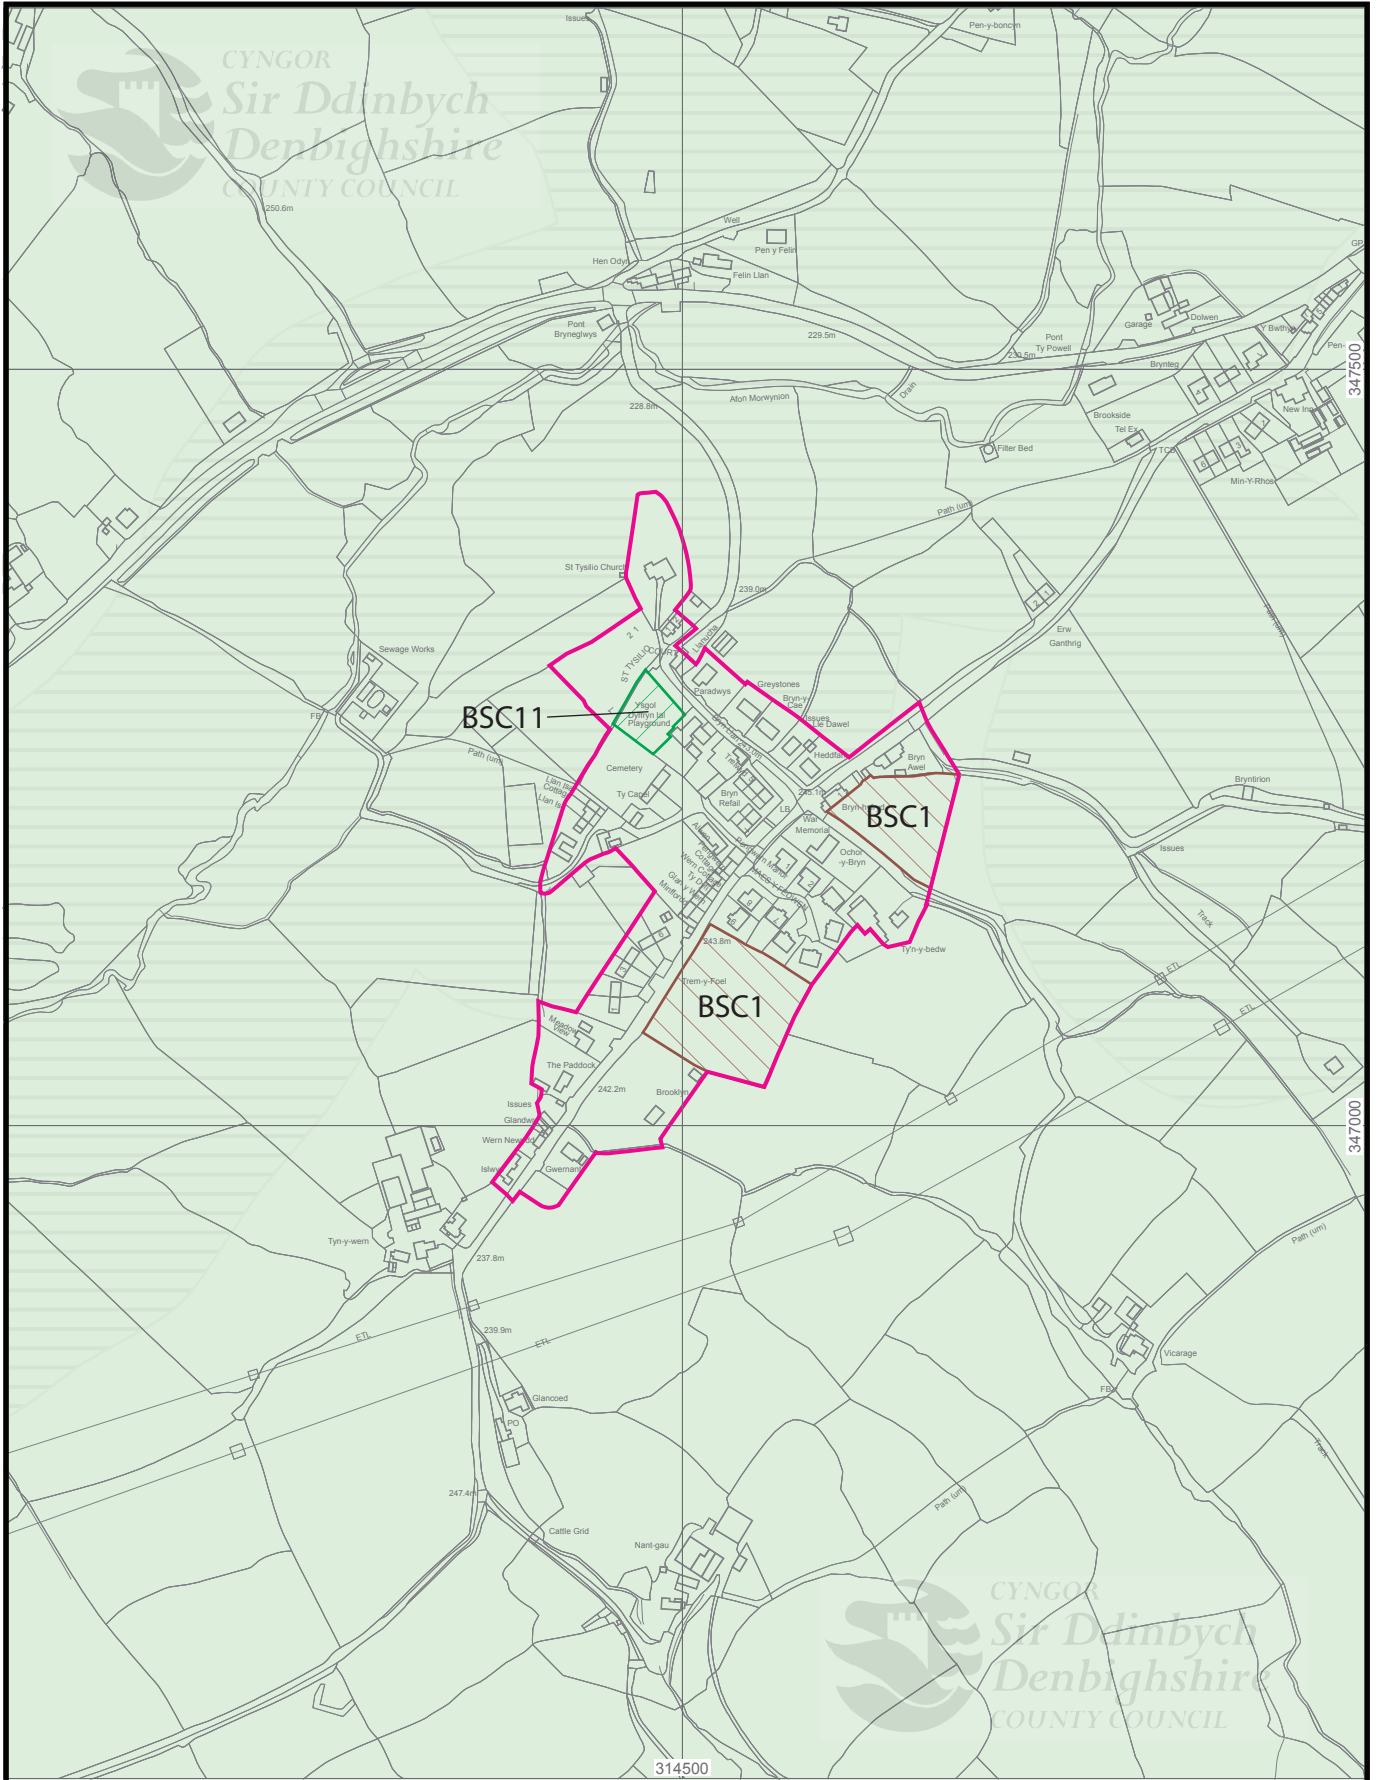

**MAP 10A - PENTREF BRYNEGLWYS VILLAGE**

Graddfa/Scale 1:5000

© Hawlfraint y Goron a hawliau cronfa ddata 2012 Arolwg Ordnans 100023408.

© Crown copyright and database rights 2012 Ordnance Survey 100023408.