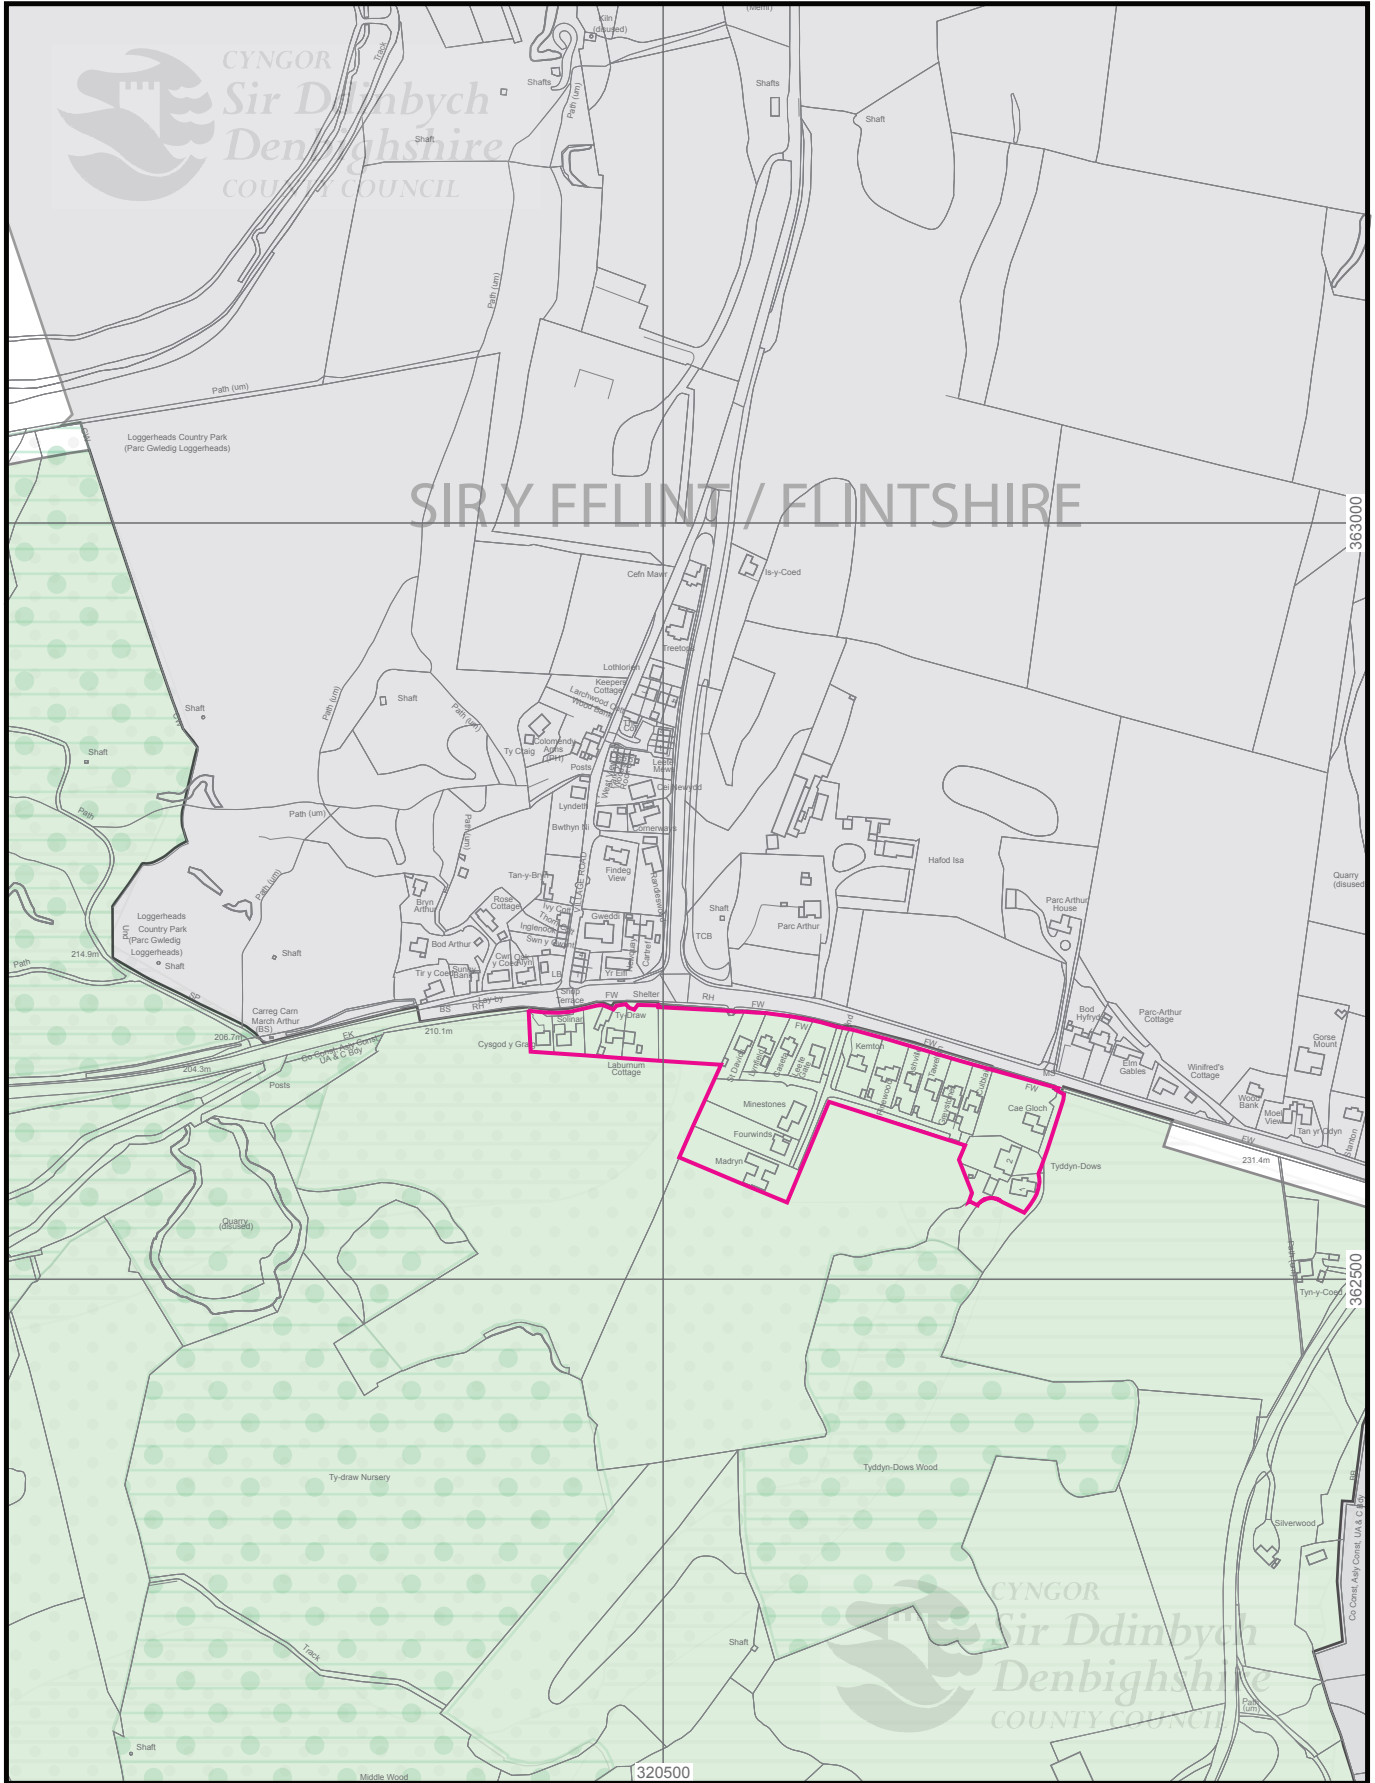

MAP 21B - PENTREF CADOLE VILLAGE

Graddfa/Scale 1:5000

0 50 100 150 200

Medrau/Metres

© Hawlfraint y Goron a hawliau cronfa ddata 2012 Arolwg Ordnans 100023408.

© Crown copyright and database rights 2012 Ordnance Survey 100023408.