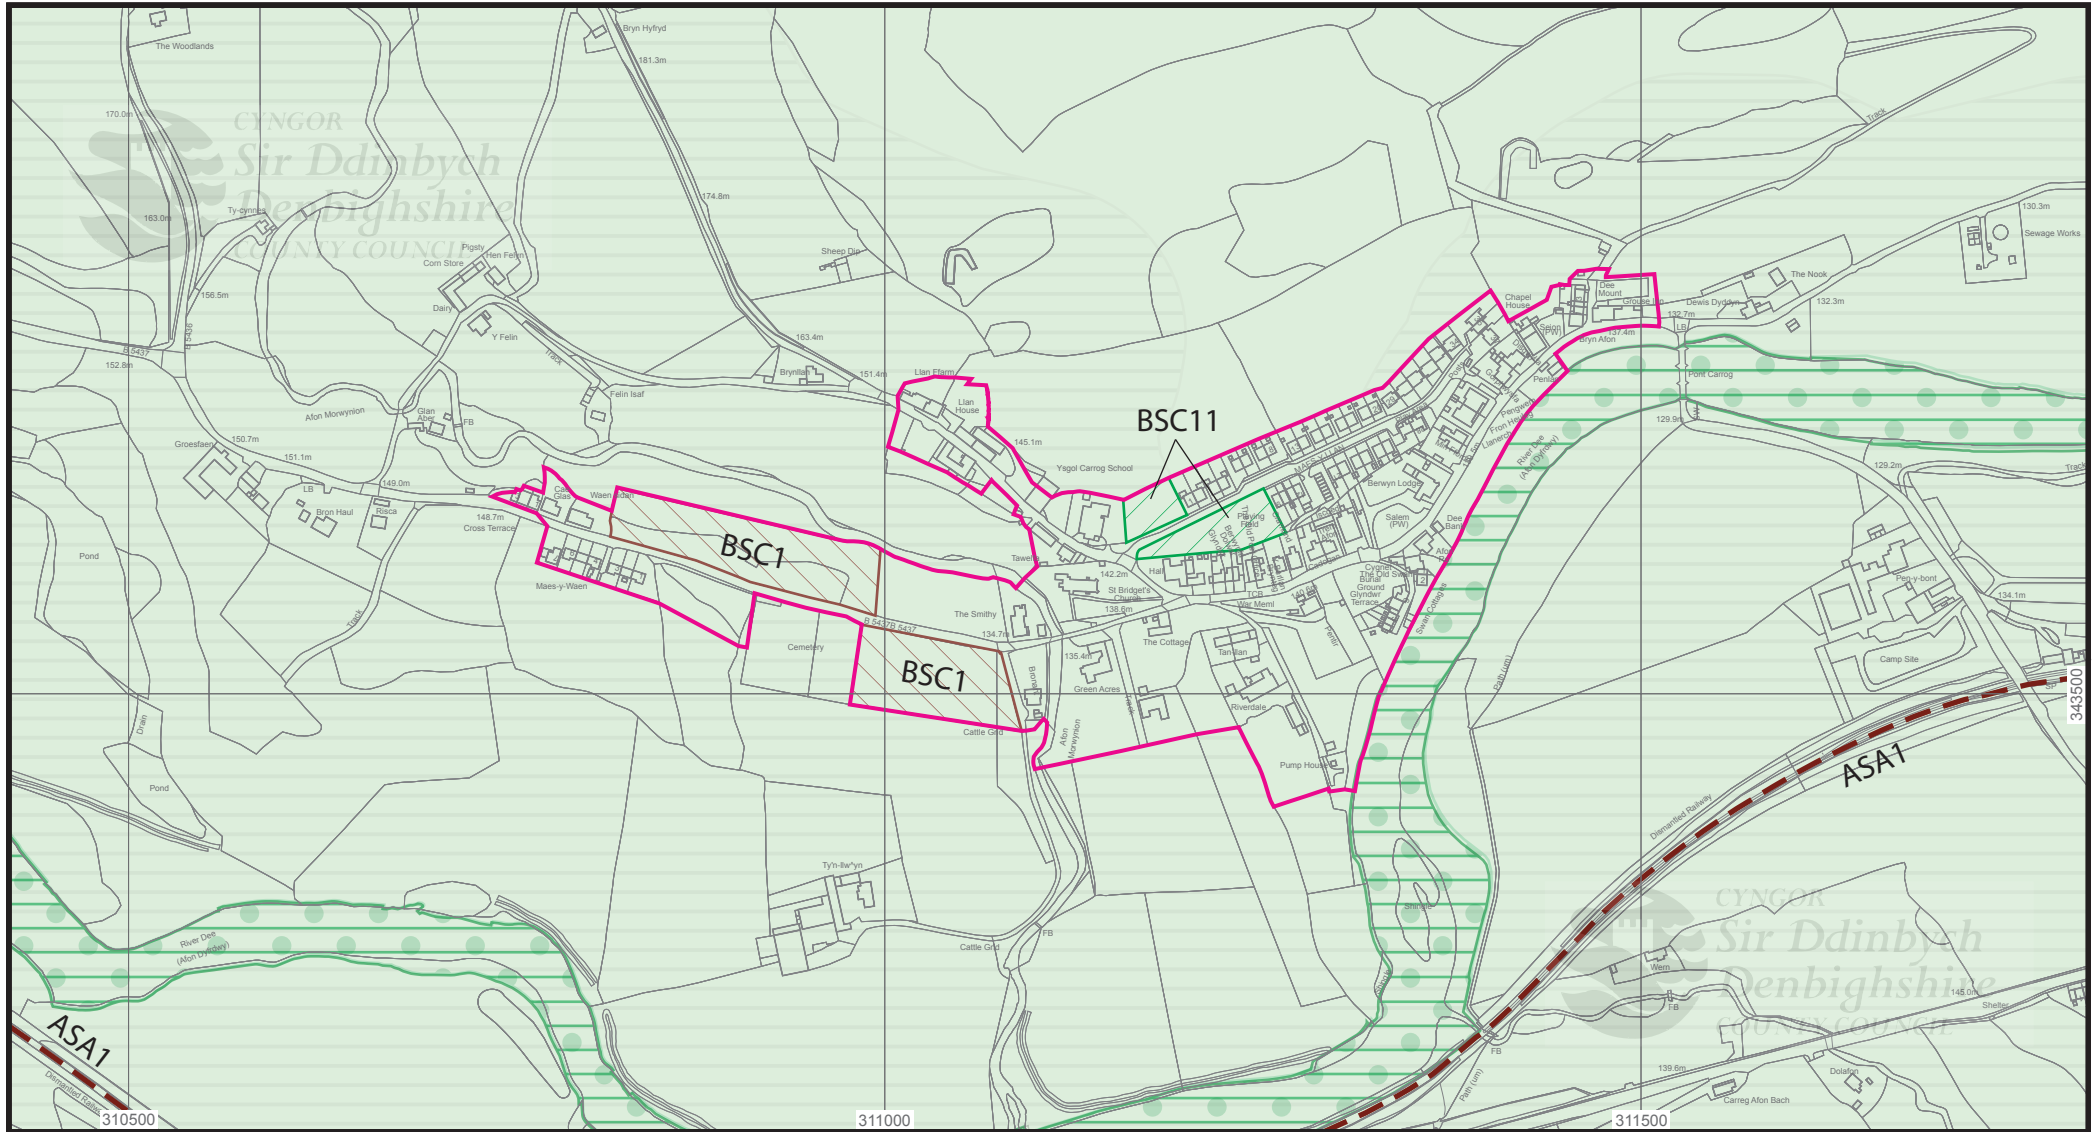

MAP 05B - PENTREF CARROG VILLAGE

Graddfa/Scale 1:5000

© Hawlfraint y Goron a hawliau cronfa ddata 2012 Arolwg Ordnans 100023408.

© Crown copyright and database rights 2012 Ordnance Survey 100023408.