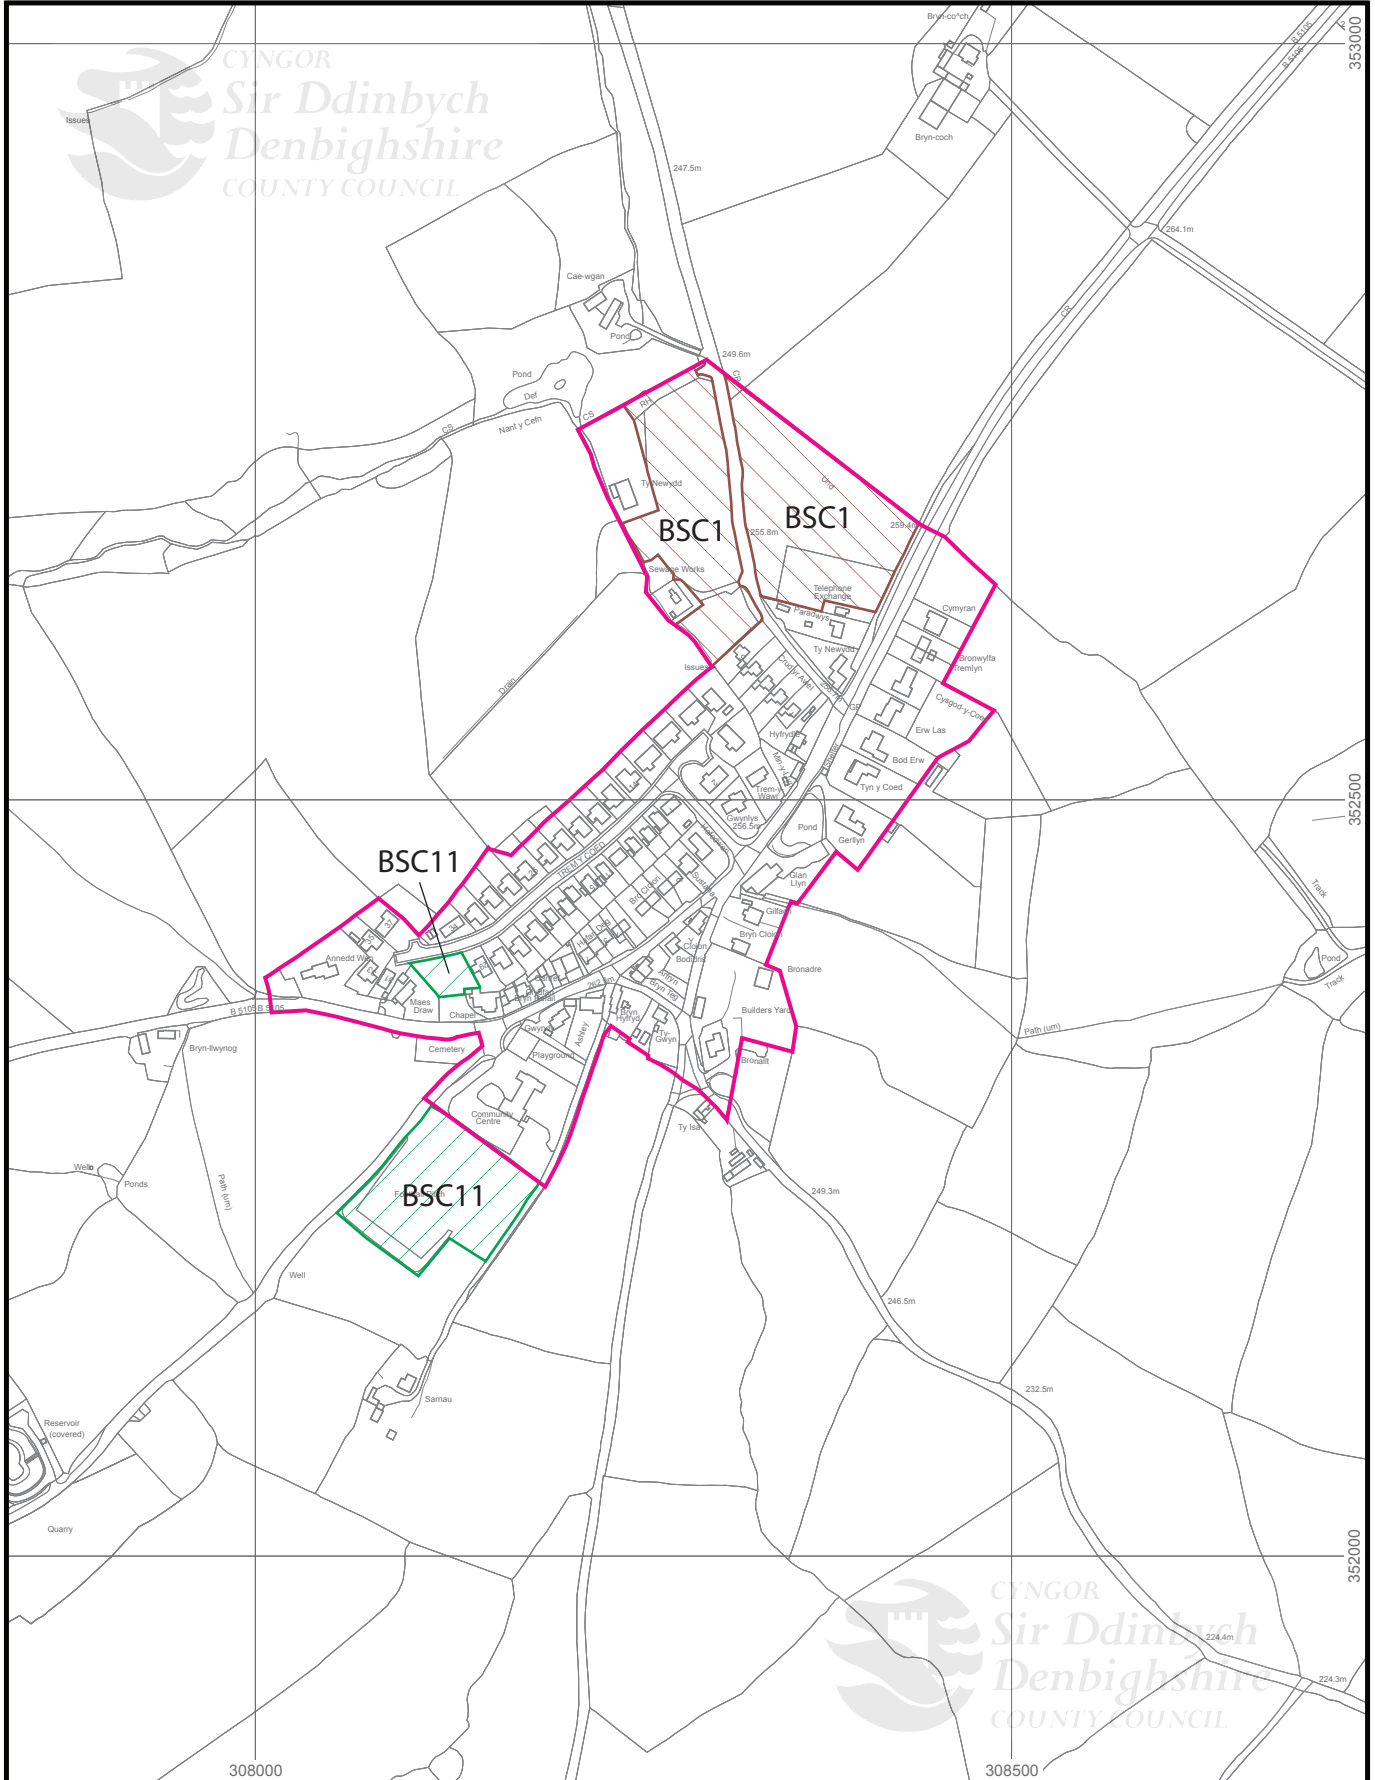

**MAP 12A - PENTREF CLAWDDNEWYDD VILLAGE**

Graddfa/Scale 1:5000  
0 50 100 150 200  
Medrau/Metres

© Hawlfraint y Goron a hawliau cronfa ddata 2012 Arolwg Ordnans 100023408.  
© Crown copyright and database rights 2012 Ordnance Survey 100023408.