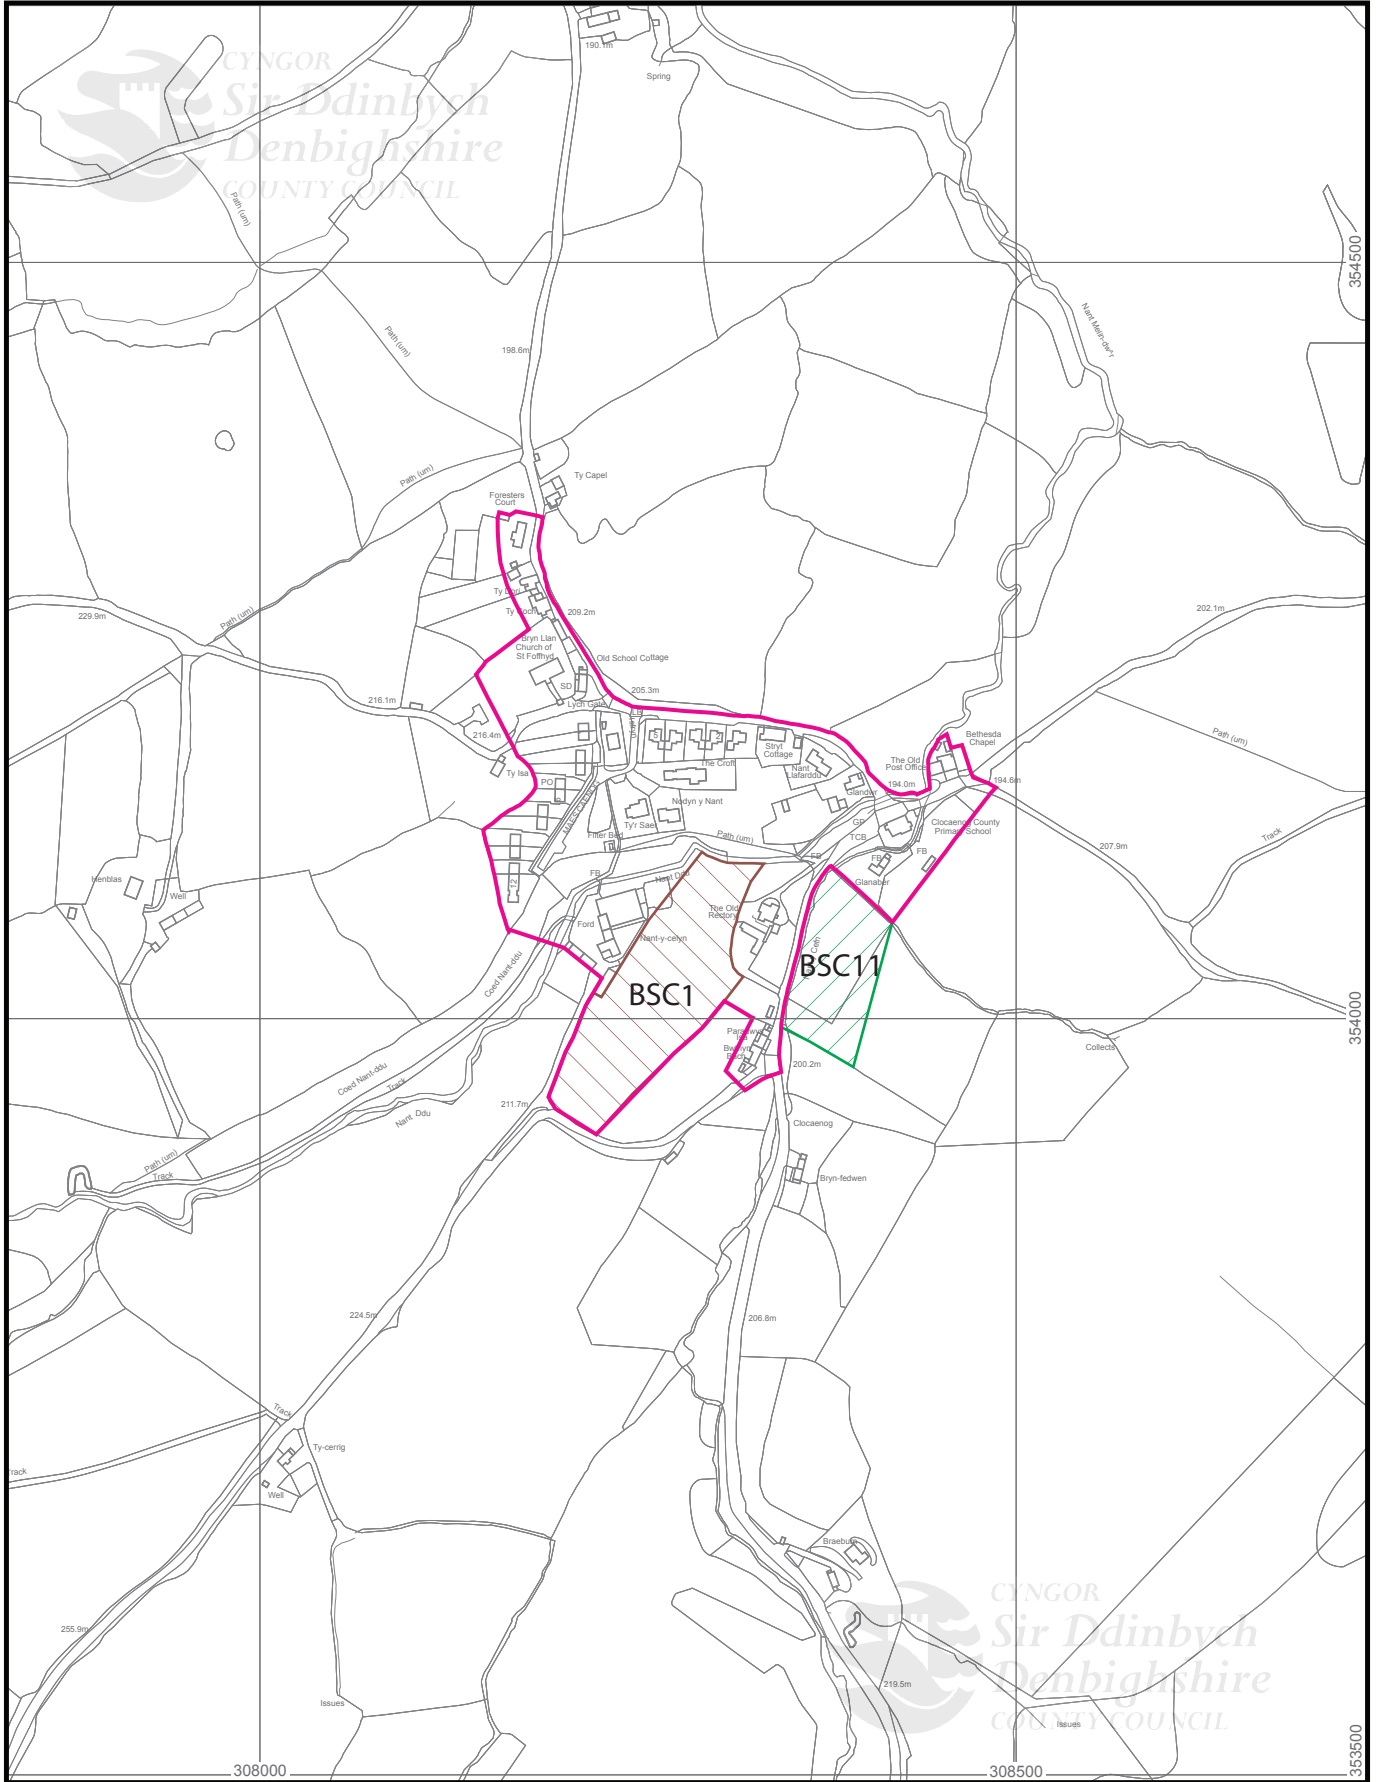

MAP 11A - PENTREF CLOCAENOG VILLAGE

Graddfa/Scale 1:5000

© Hawlfraint y Goron a hawliau cronfa ddata 2012 Arolwg Ordnans 100023408.

© Crown copyright and database rights 2012 Ordnance Survey 100023408.