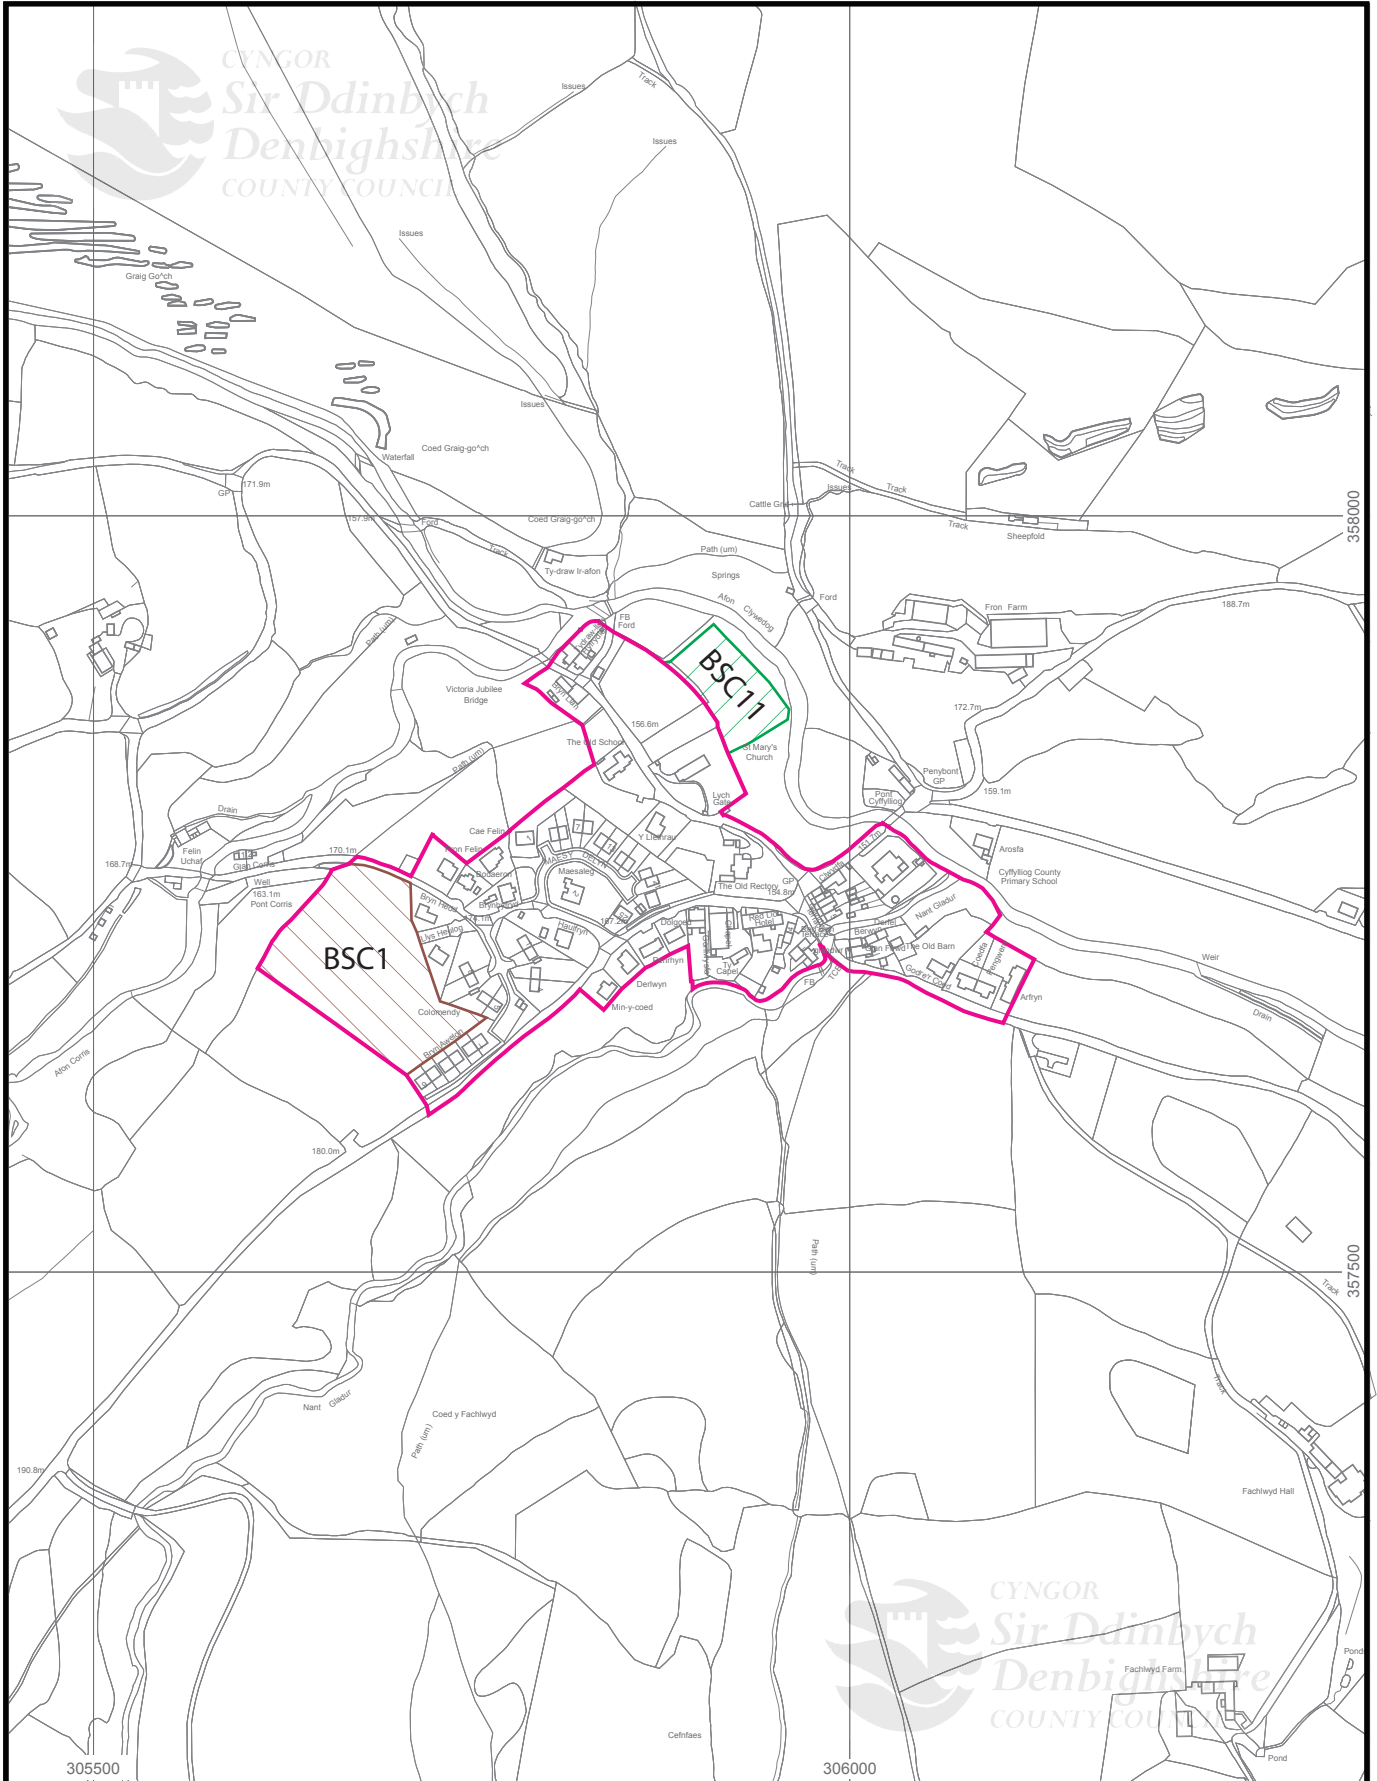

MAP 14A - PENTREF CYFFYLLIOL VILLAGE

Graddfa/Scale 1:5000

© Hawlfraint y Goron a hawliau cronfa ddata 2012 Arolwg Ordnans 100023408.

© Crown copyright and database rights 2012 Ordnance Survey 100023408.