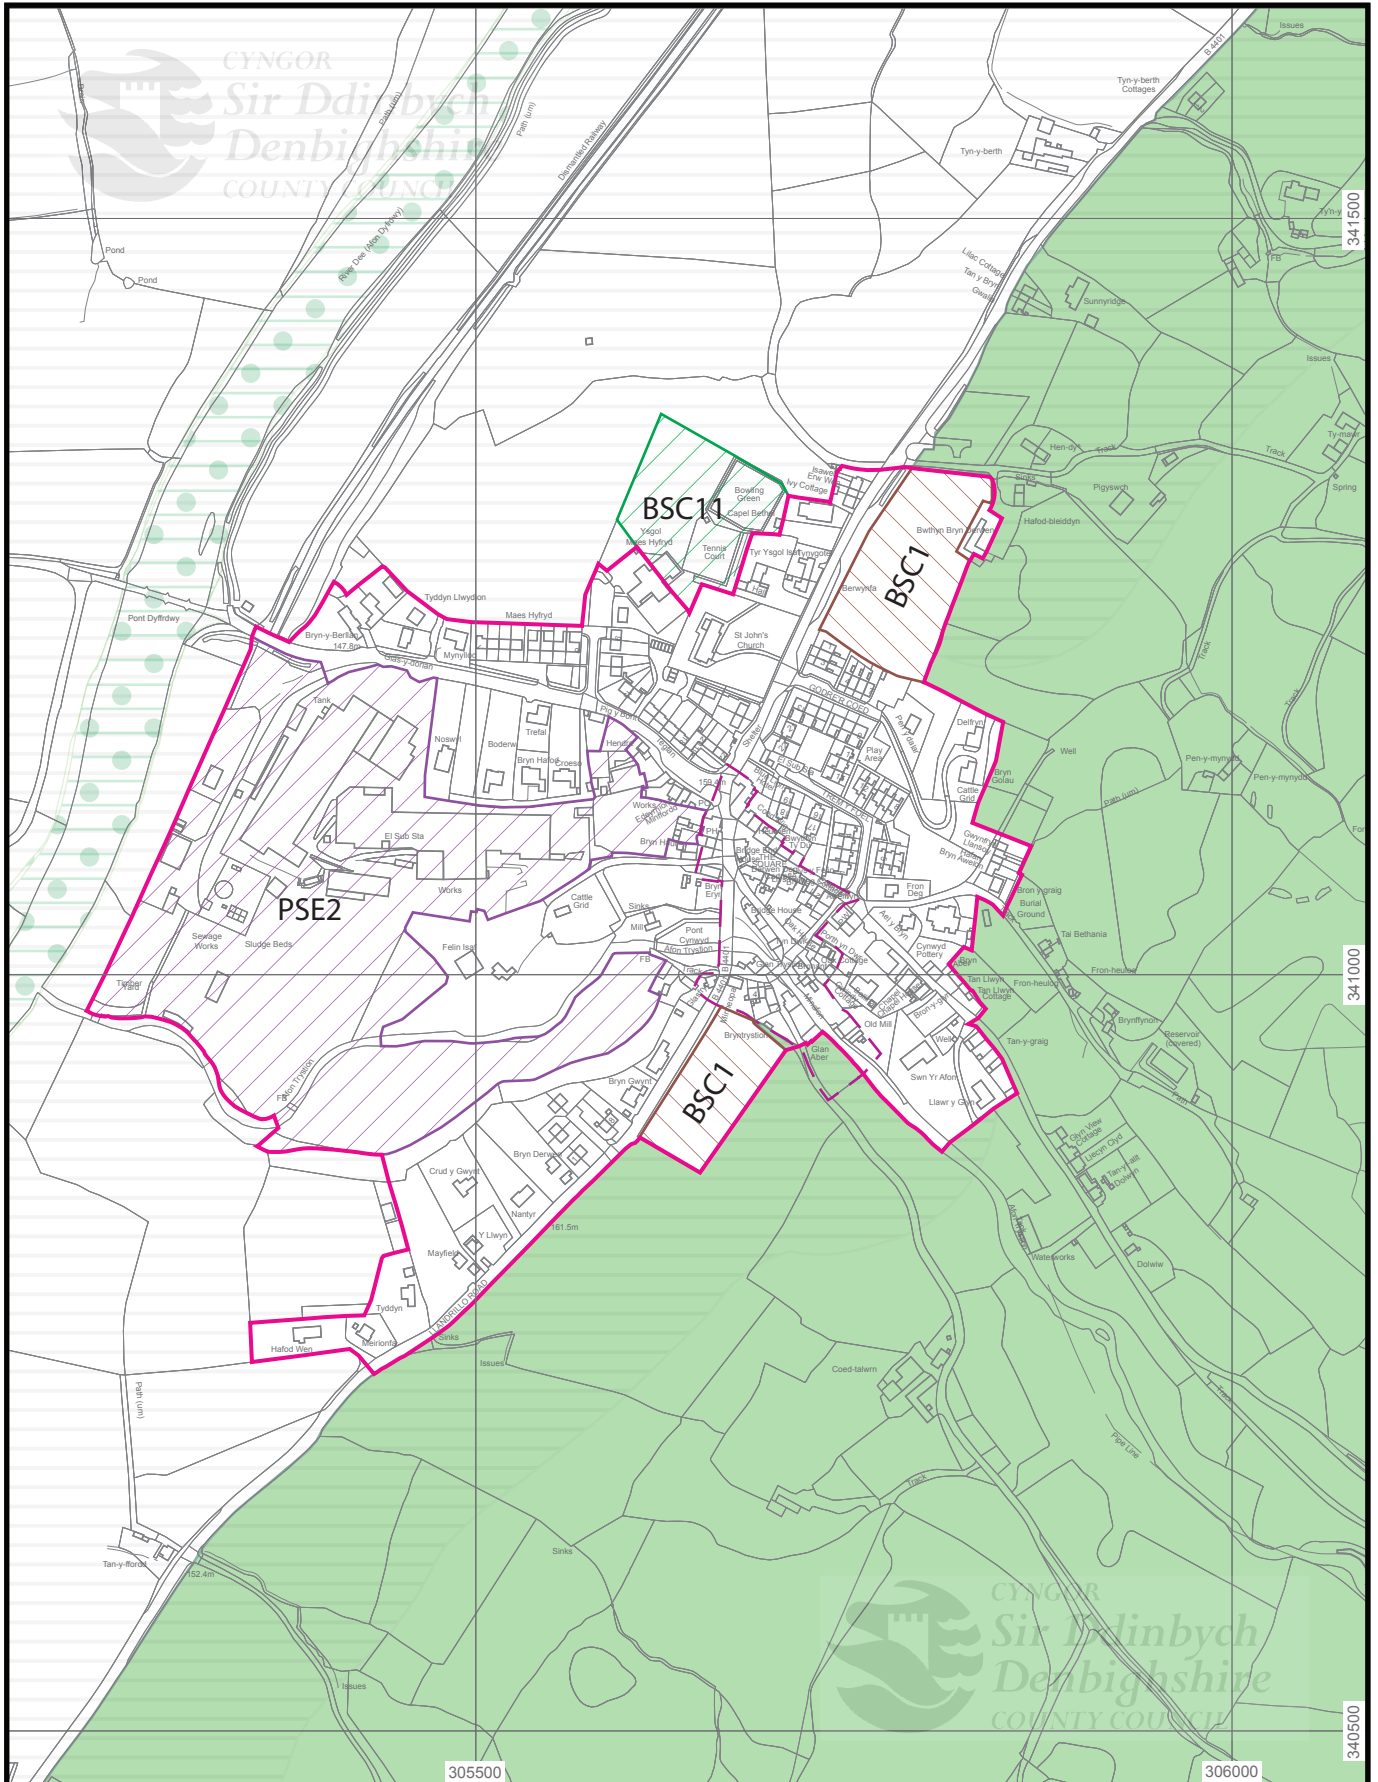

**MAP 08A - PENTREF CYNWYD VILLAGE**

Graddfa/Scale 1:5000

© Hawffraint y Goron a hawliau cronfa ddata 2012 Arolwg Ordnans 100023408.

© Crown copyright and database rights 2012 Ordnance Survey 100023408.