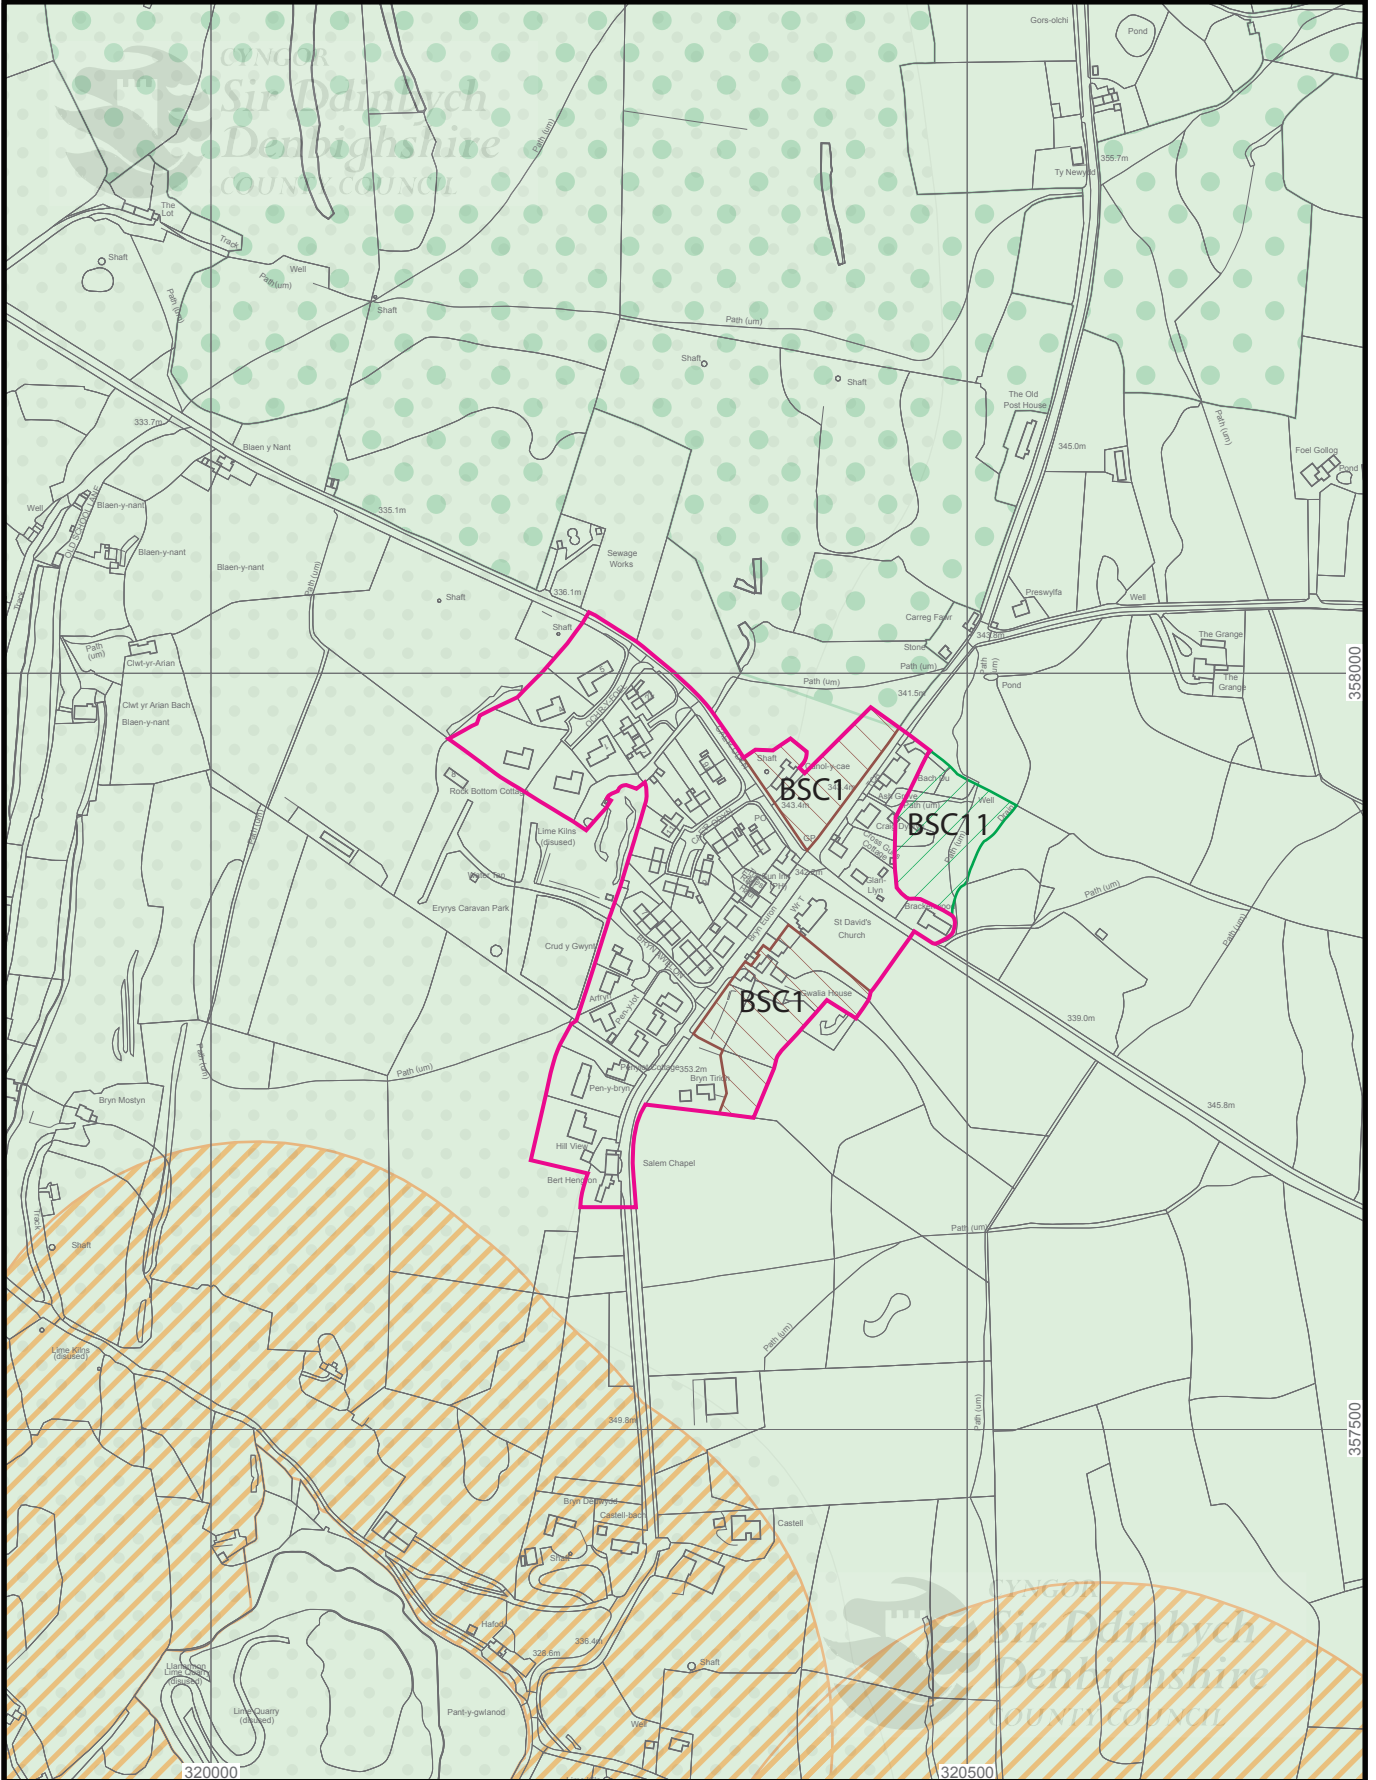

**MAP 15B - PENTREF ERYRYS VILLAGE**

Graddfa/Scale 1:5000

© Hawlfraint y Goron a hawliau cronfa ddata 2012 Arolwg Ordnans 100023408.

© Crown copyright and database rights 2012 Ordnance Survey 100023408.