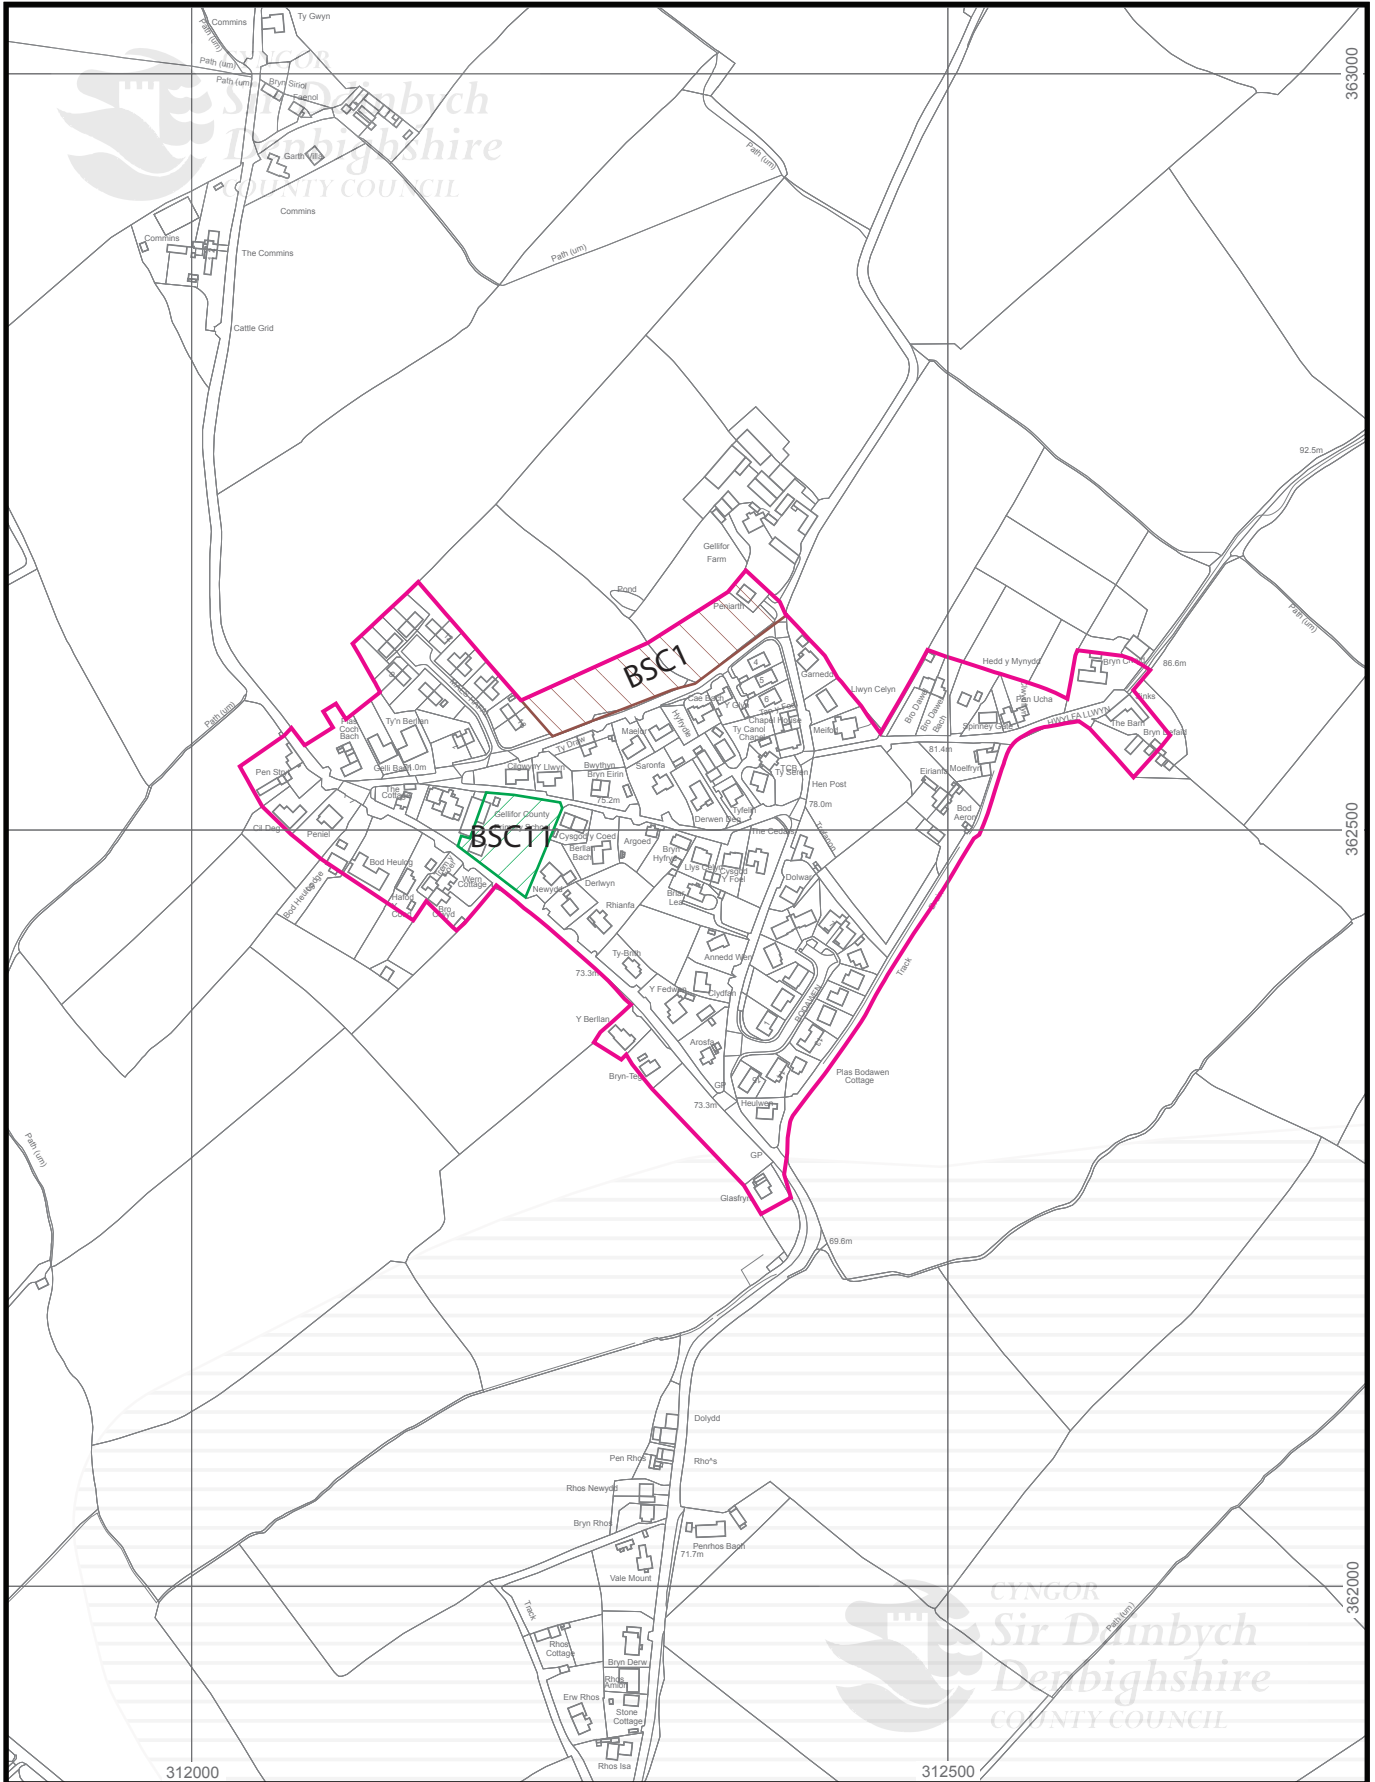

MAP 22B - PENTREF GELLIFOR VILLAGE

Graddfa/Scale 1:5000
 0 50 100 150 200
 Medrau/Metres