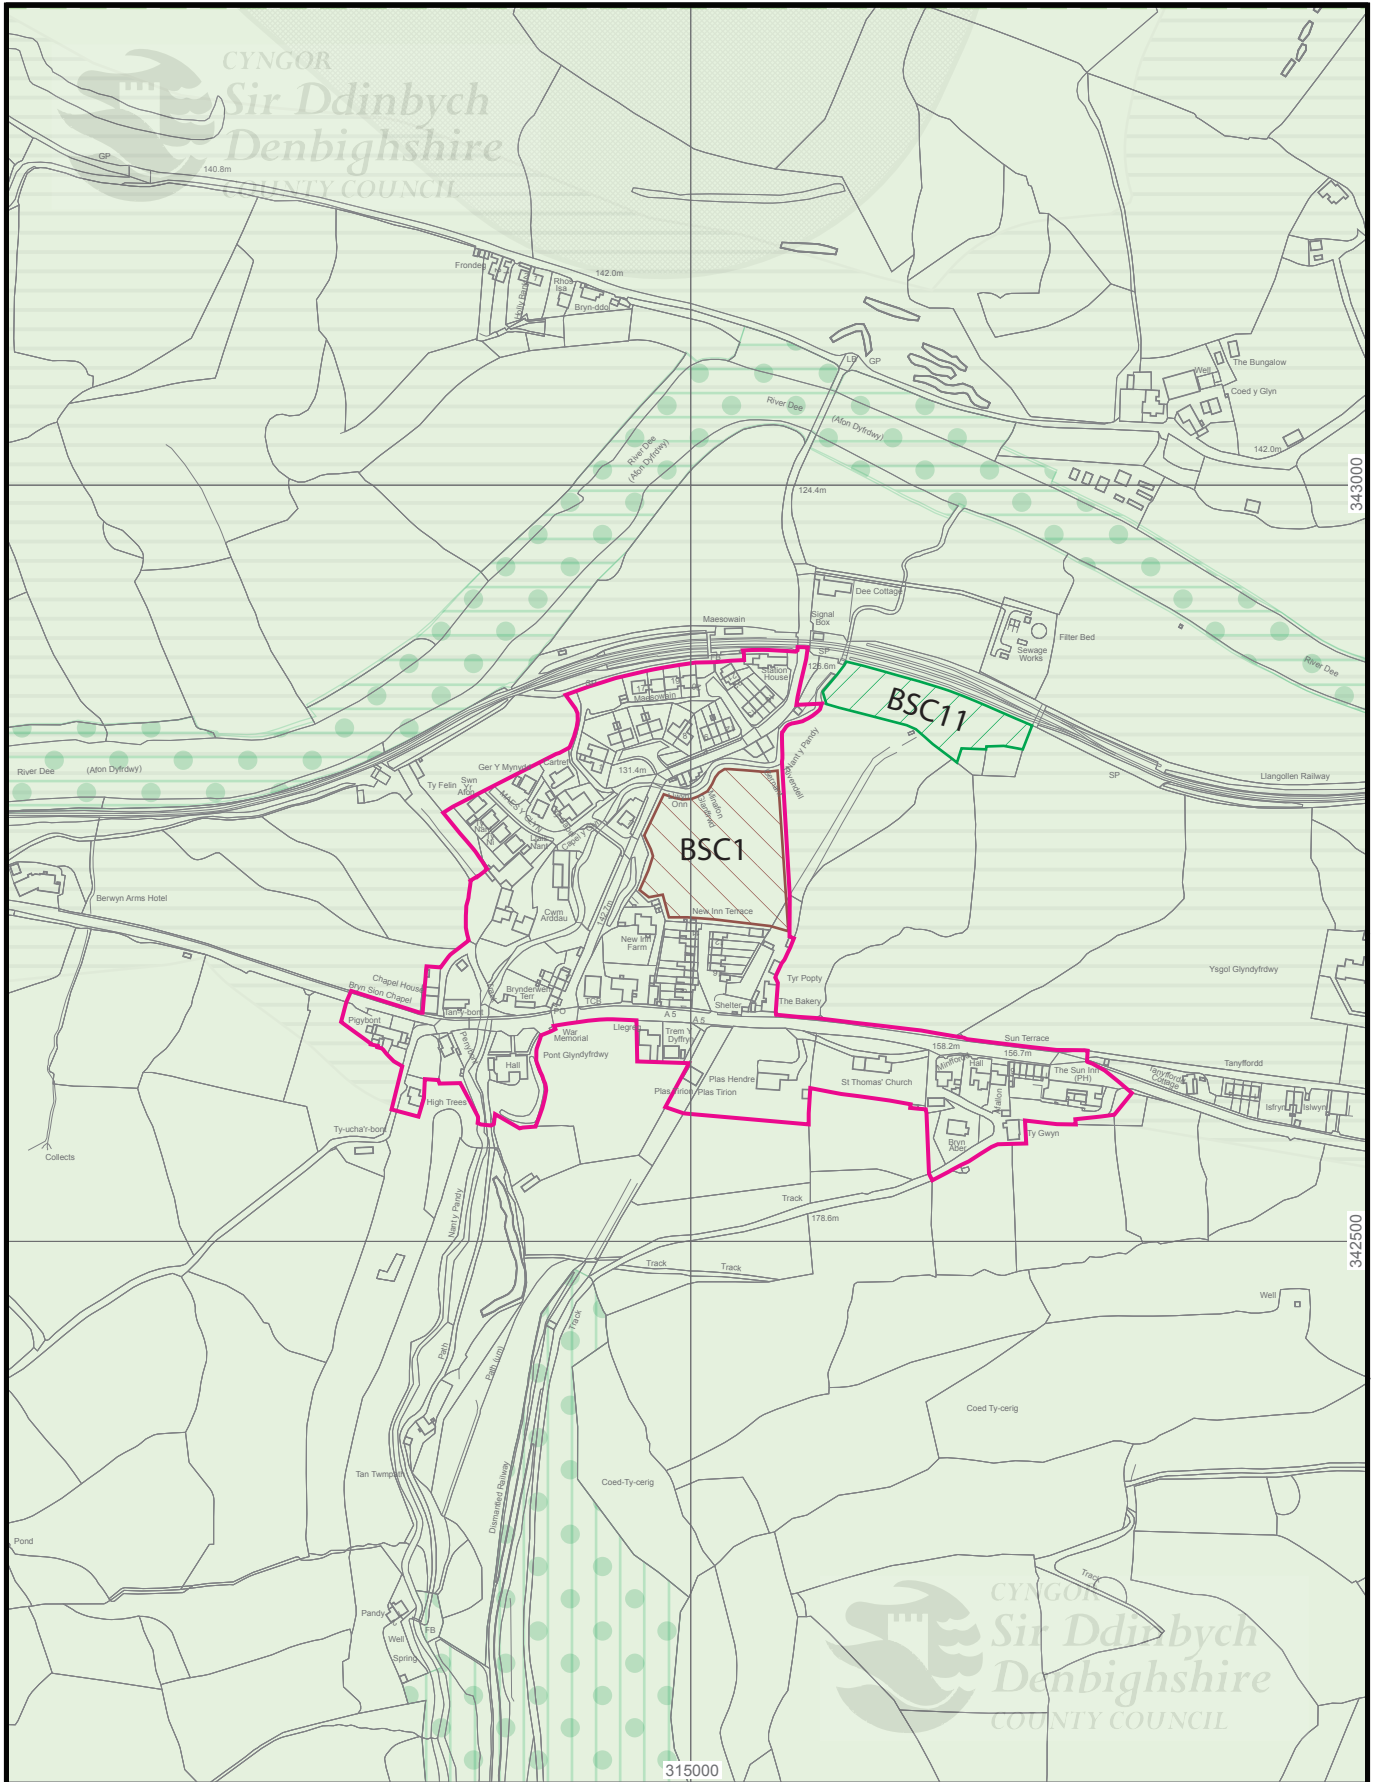

**MAP 05C - PENTREF GLYNDYFRDWY VILLAGE**

Graddfa/Scale 1:5000

© Hawffraint y Goron a hawliau cronfa ddata 2012 Arolwg Ordnans 100023408.

© Crown copyright and database rights 2012 Ordnance Survey 100023408.