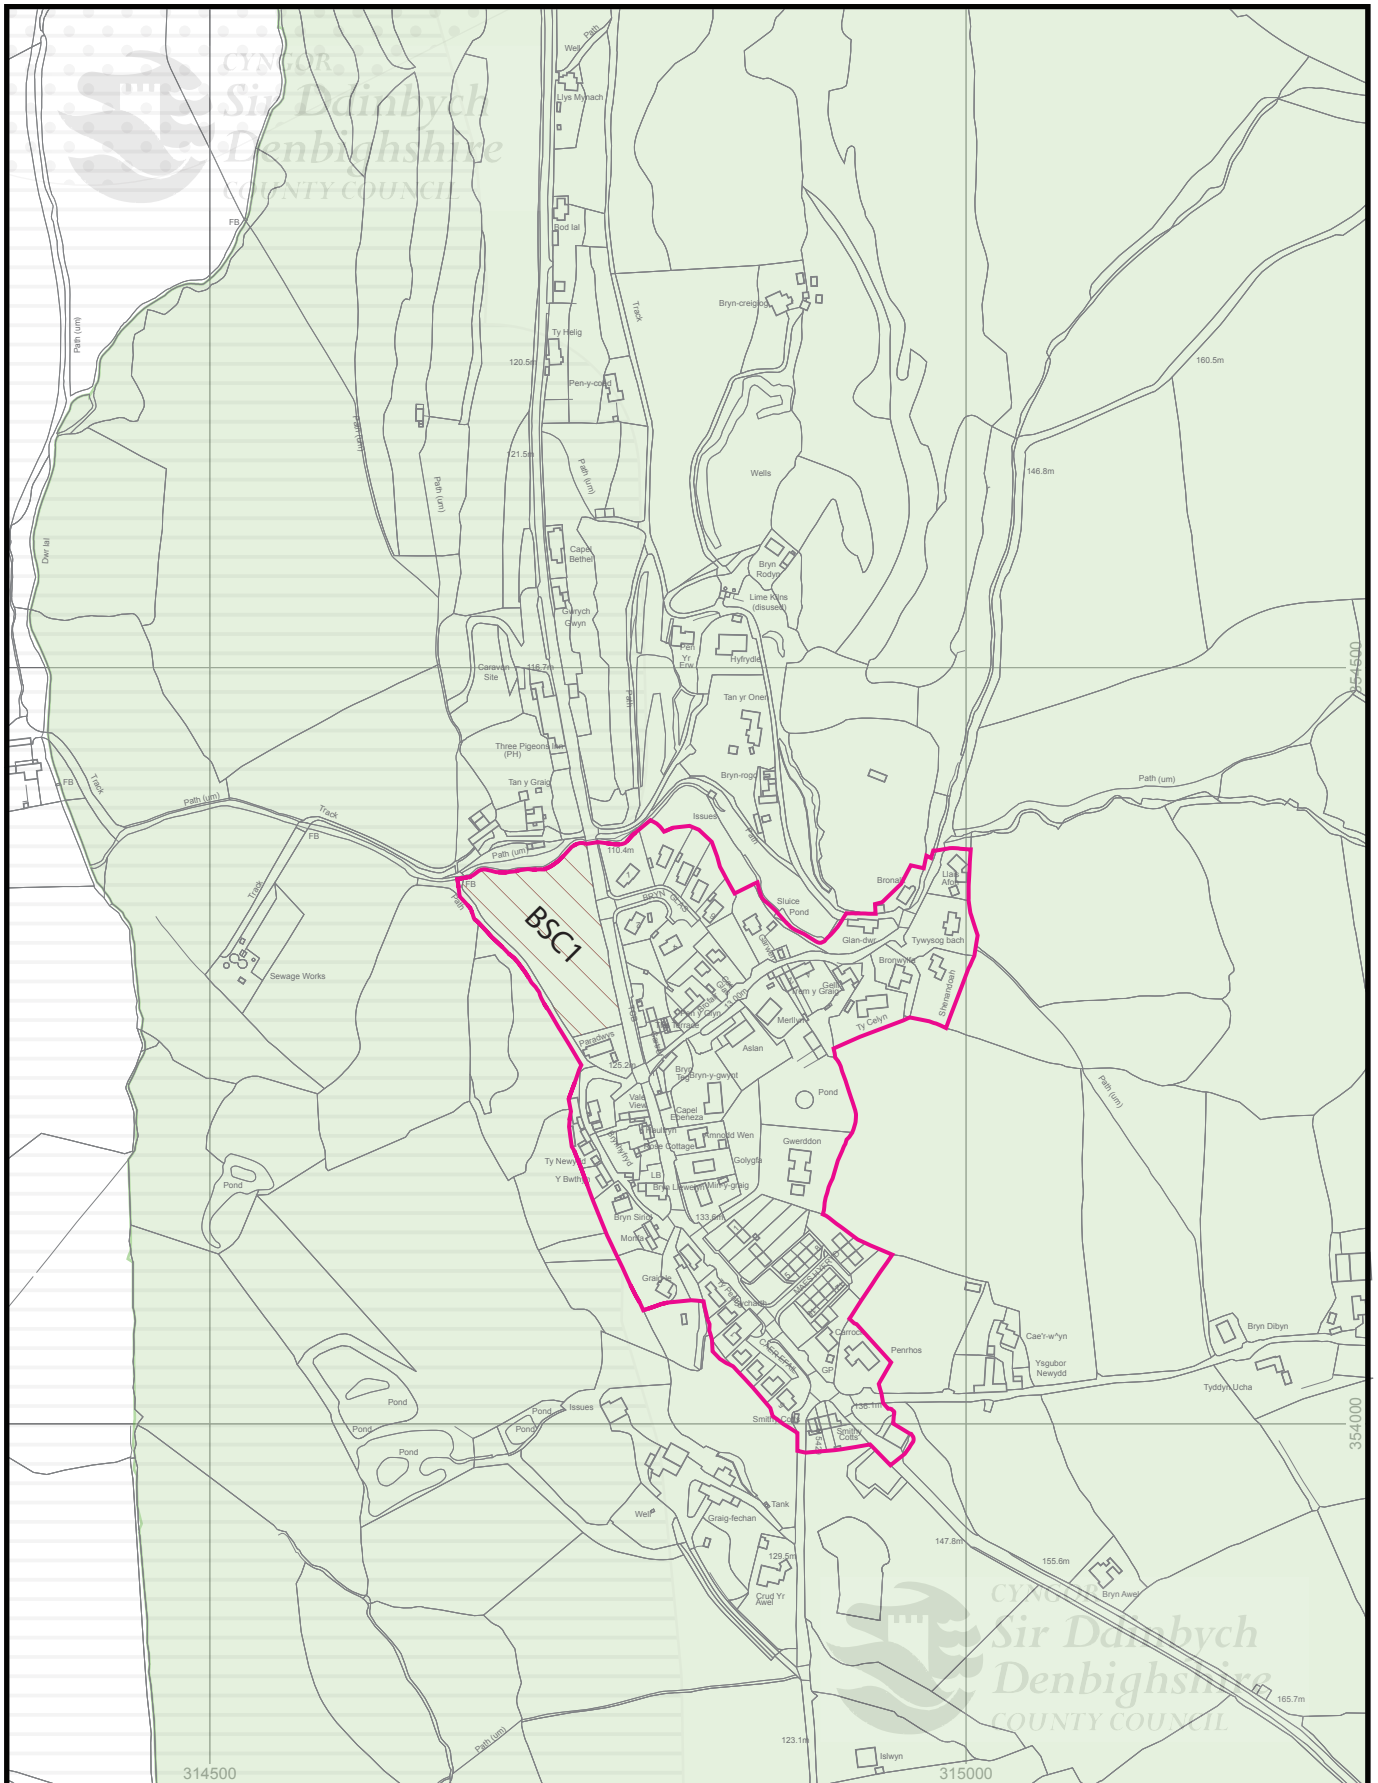

MAP 20B - PENTREF GRAIGFECHAN VILLAGE

Graddfa/Scale 1:5000
 0 50 100 150 200
 Medrau/Metres

© Hawlfraint y Goron a hawliau cronfa ddata 2012 Arolwg Ordnans 100023408.

© Crown copyright and database rights 2012 Ordnance Survey 100023408.