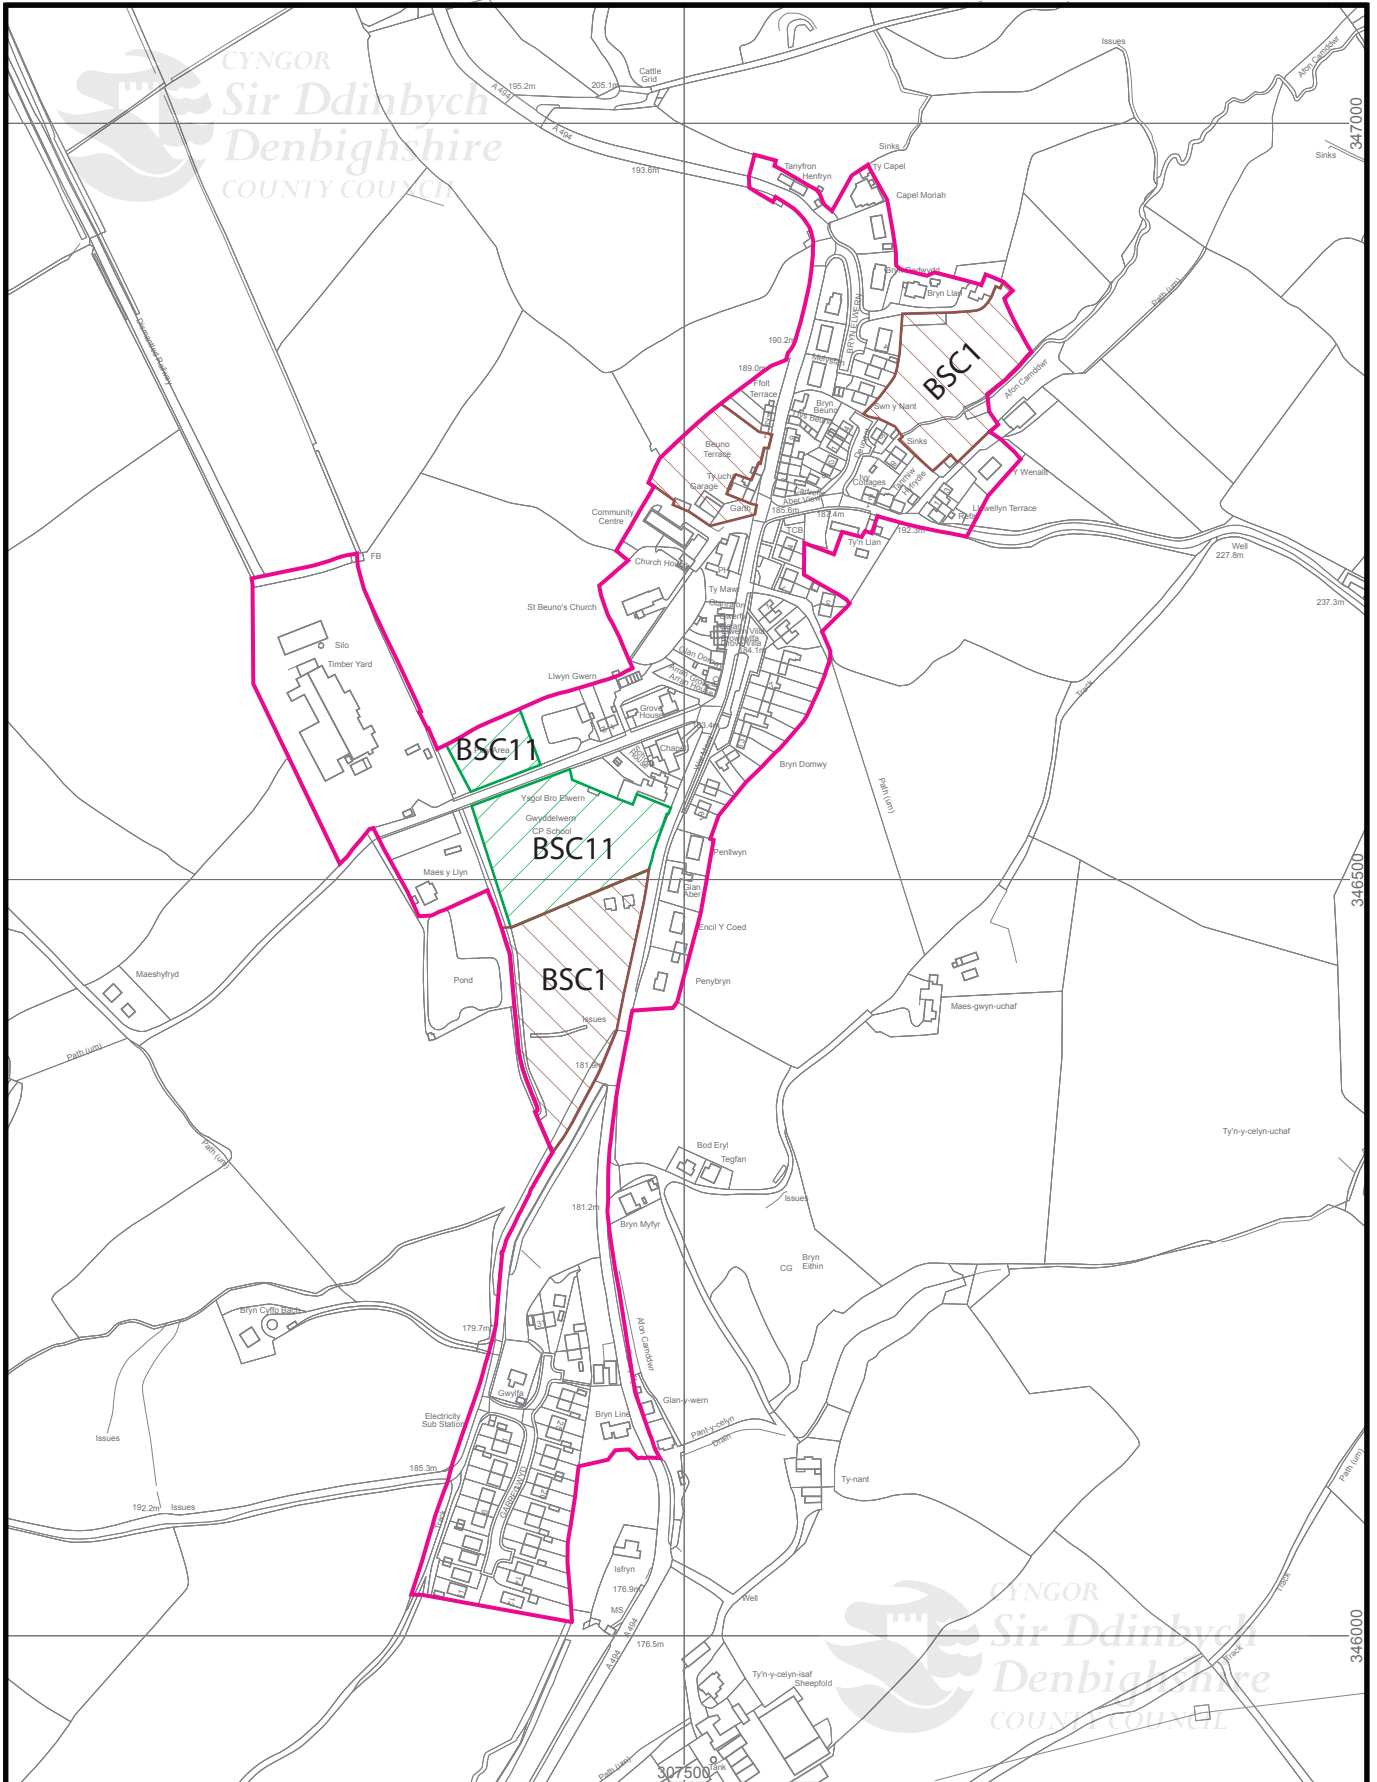

MAP 06B - PENTREF GWYDDELWERN VILLAGE

Graddfa/Scale 1:5000

© Hawlfraint y Goron a hawliau cronfa ddata 2012 Arolwg Ordnans 100023408.

© Crown copyright and database rights 2012 Ordnance Survey 100023408.