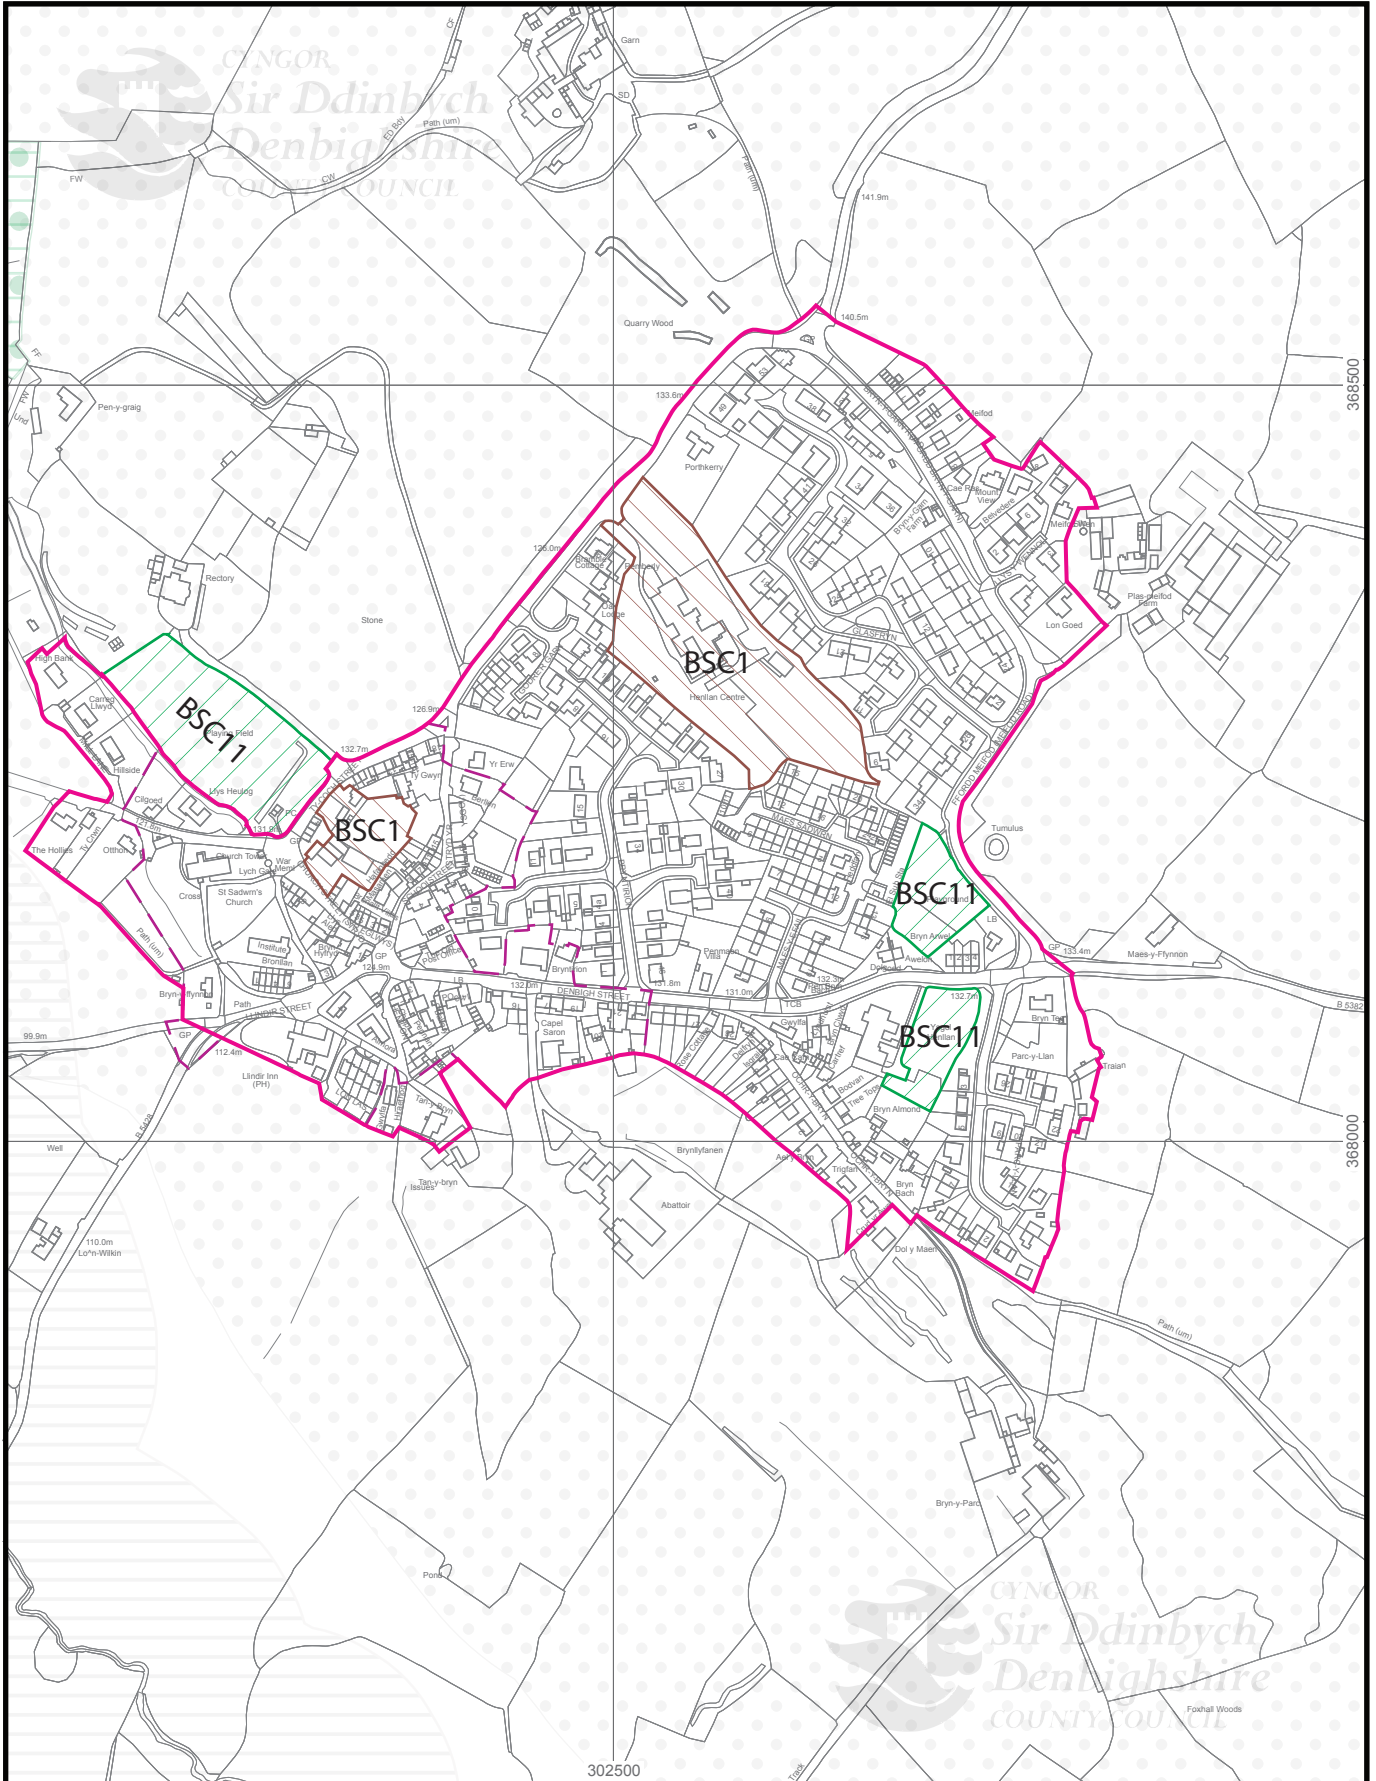

MAP 28A - PENTREF HENLLAN VILLAGE

Graddfa/Scale 1:5000

0 50 100 150 200

Medrau/Metres