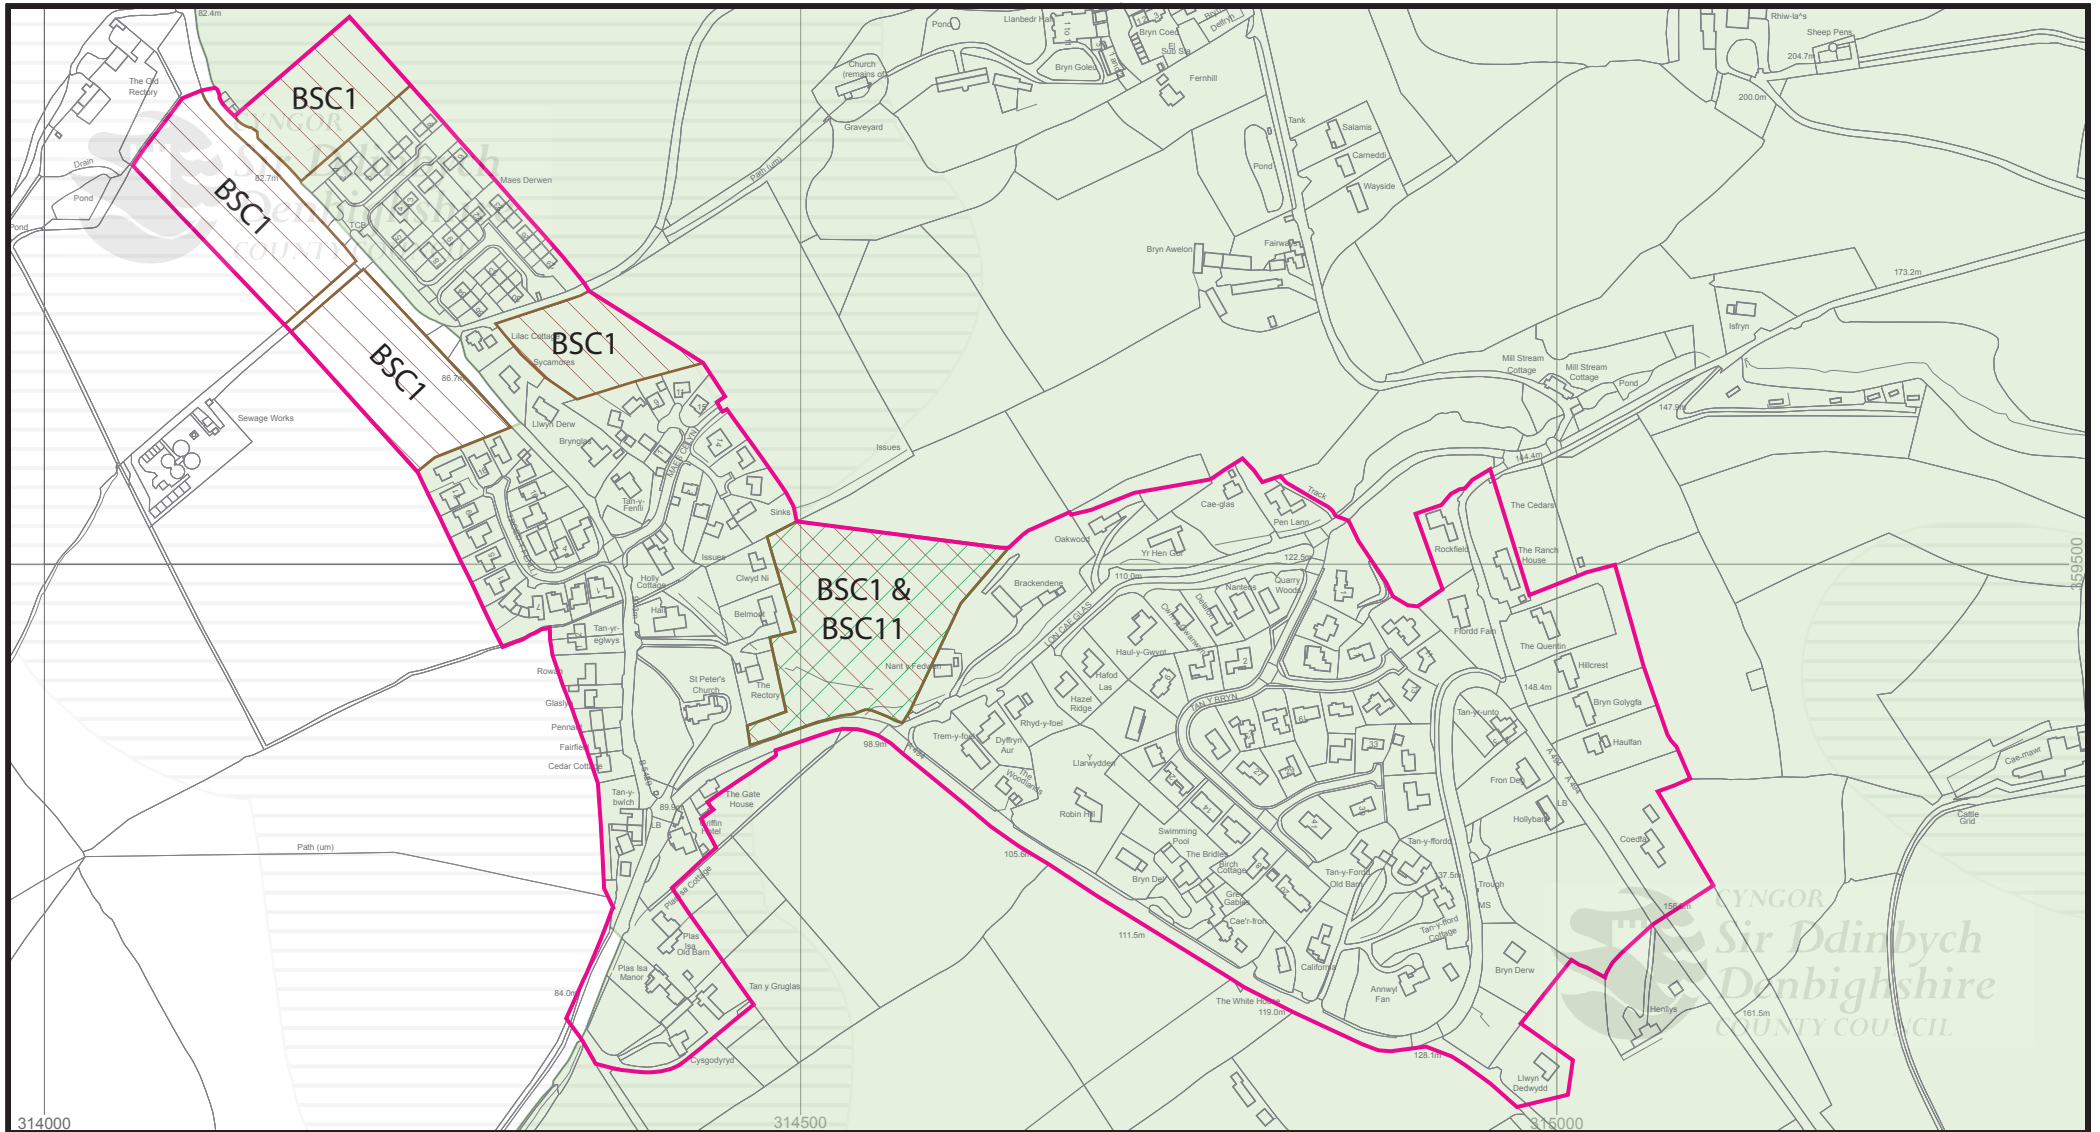

MAP 16A - PENTREF LLANBEDR DYFFRYN CLWYD VILLAGE

Graddfa/Scale 1:5000

© Hawfrint y Goron a hawliau cronfa ddata 2012 Arolwg Ordnans 100023408.

© Crown copyright and database rights 2012 Ordnance Survey 100023408.