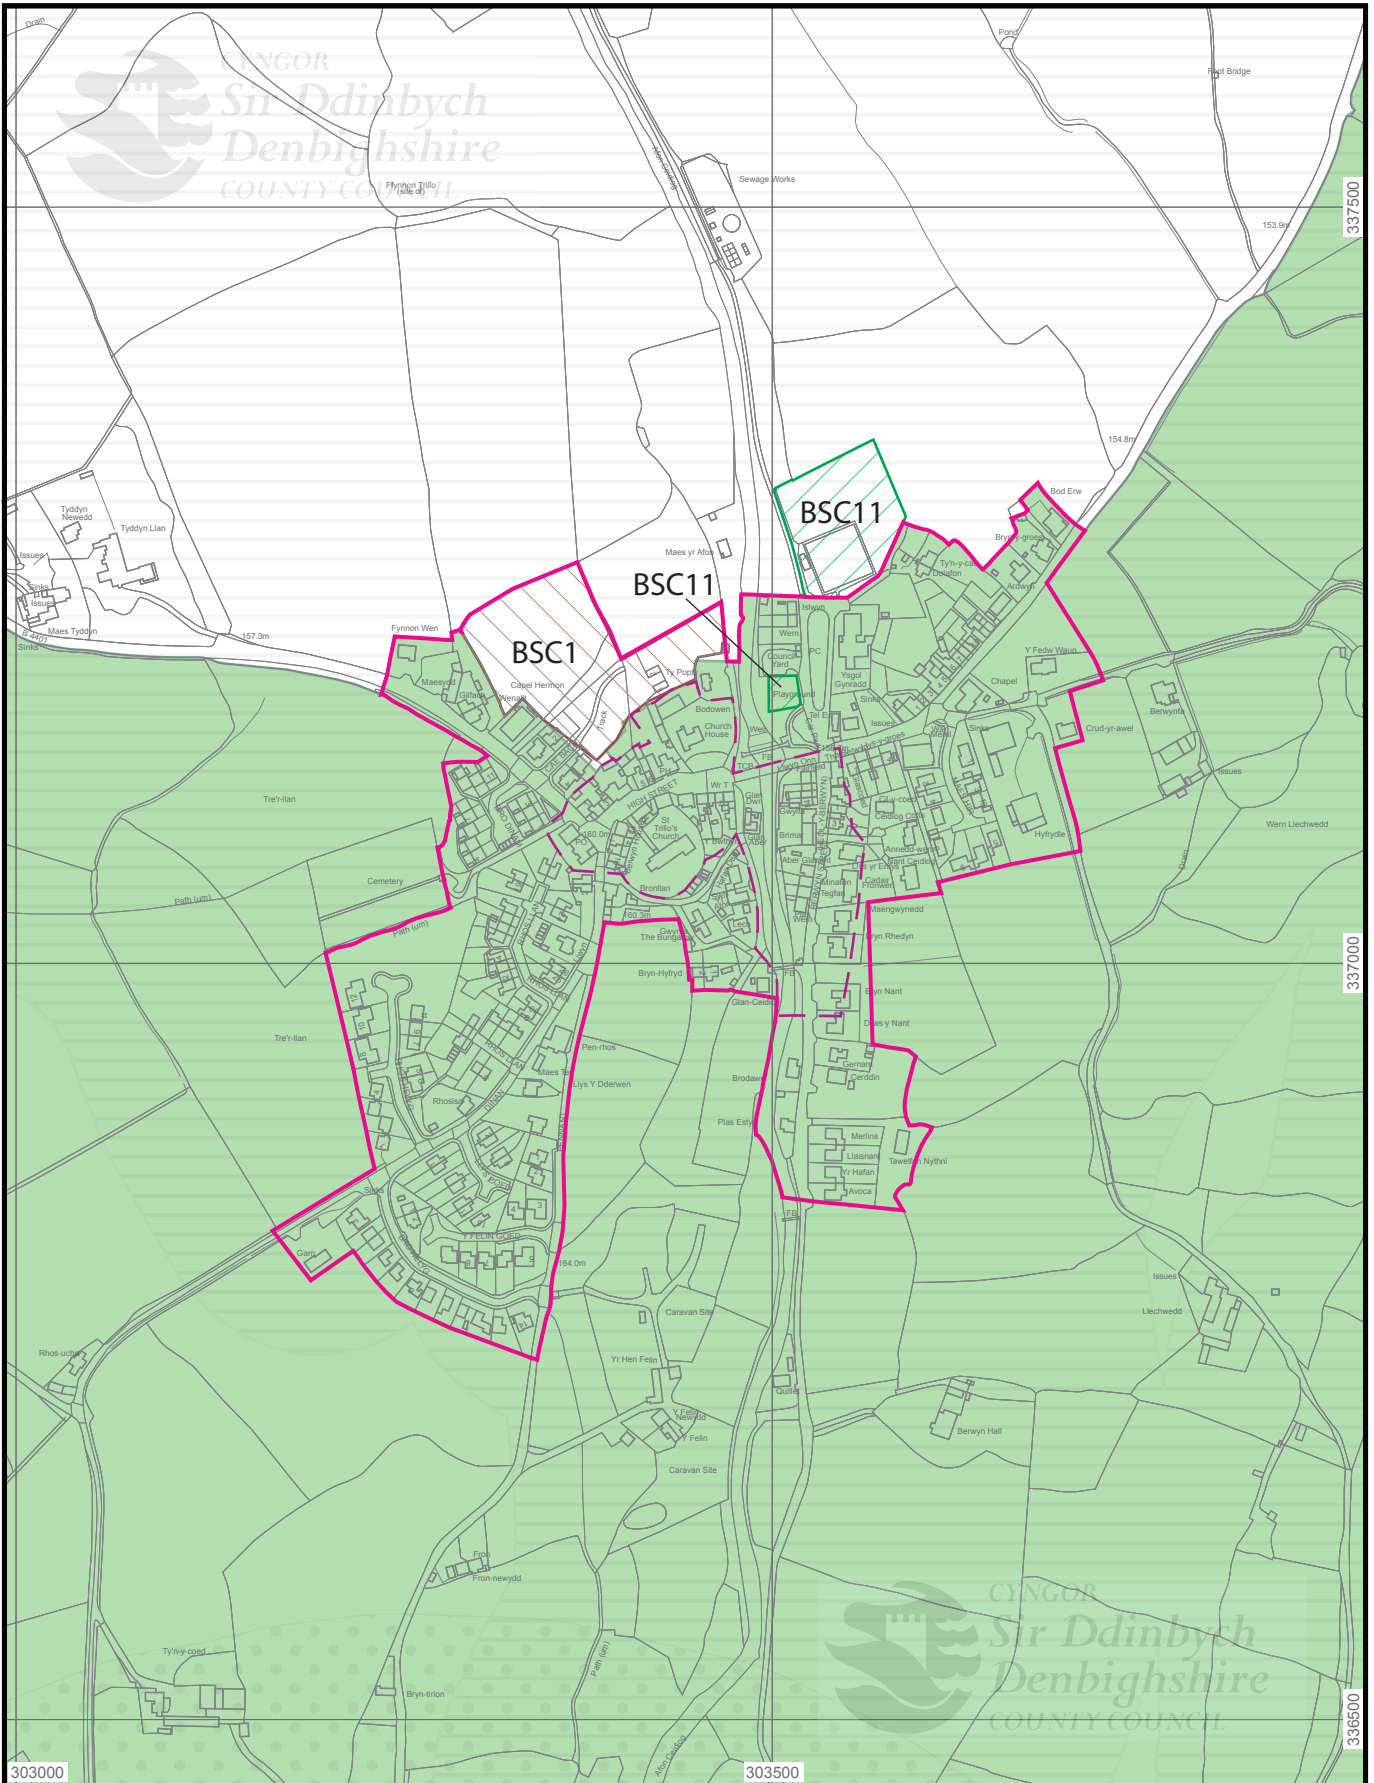

**MAP 07A - PENTREF LLANDRILLO VILLAGE**

Graddfa/Scale 1:5000  
0 50 100 150 200  
Medrau/Metres