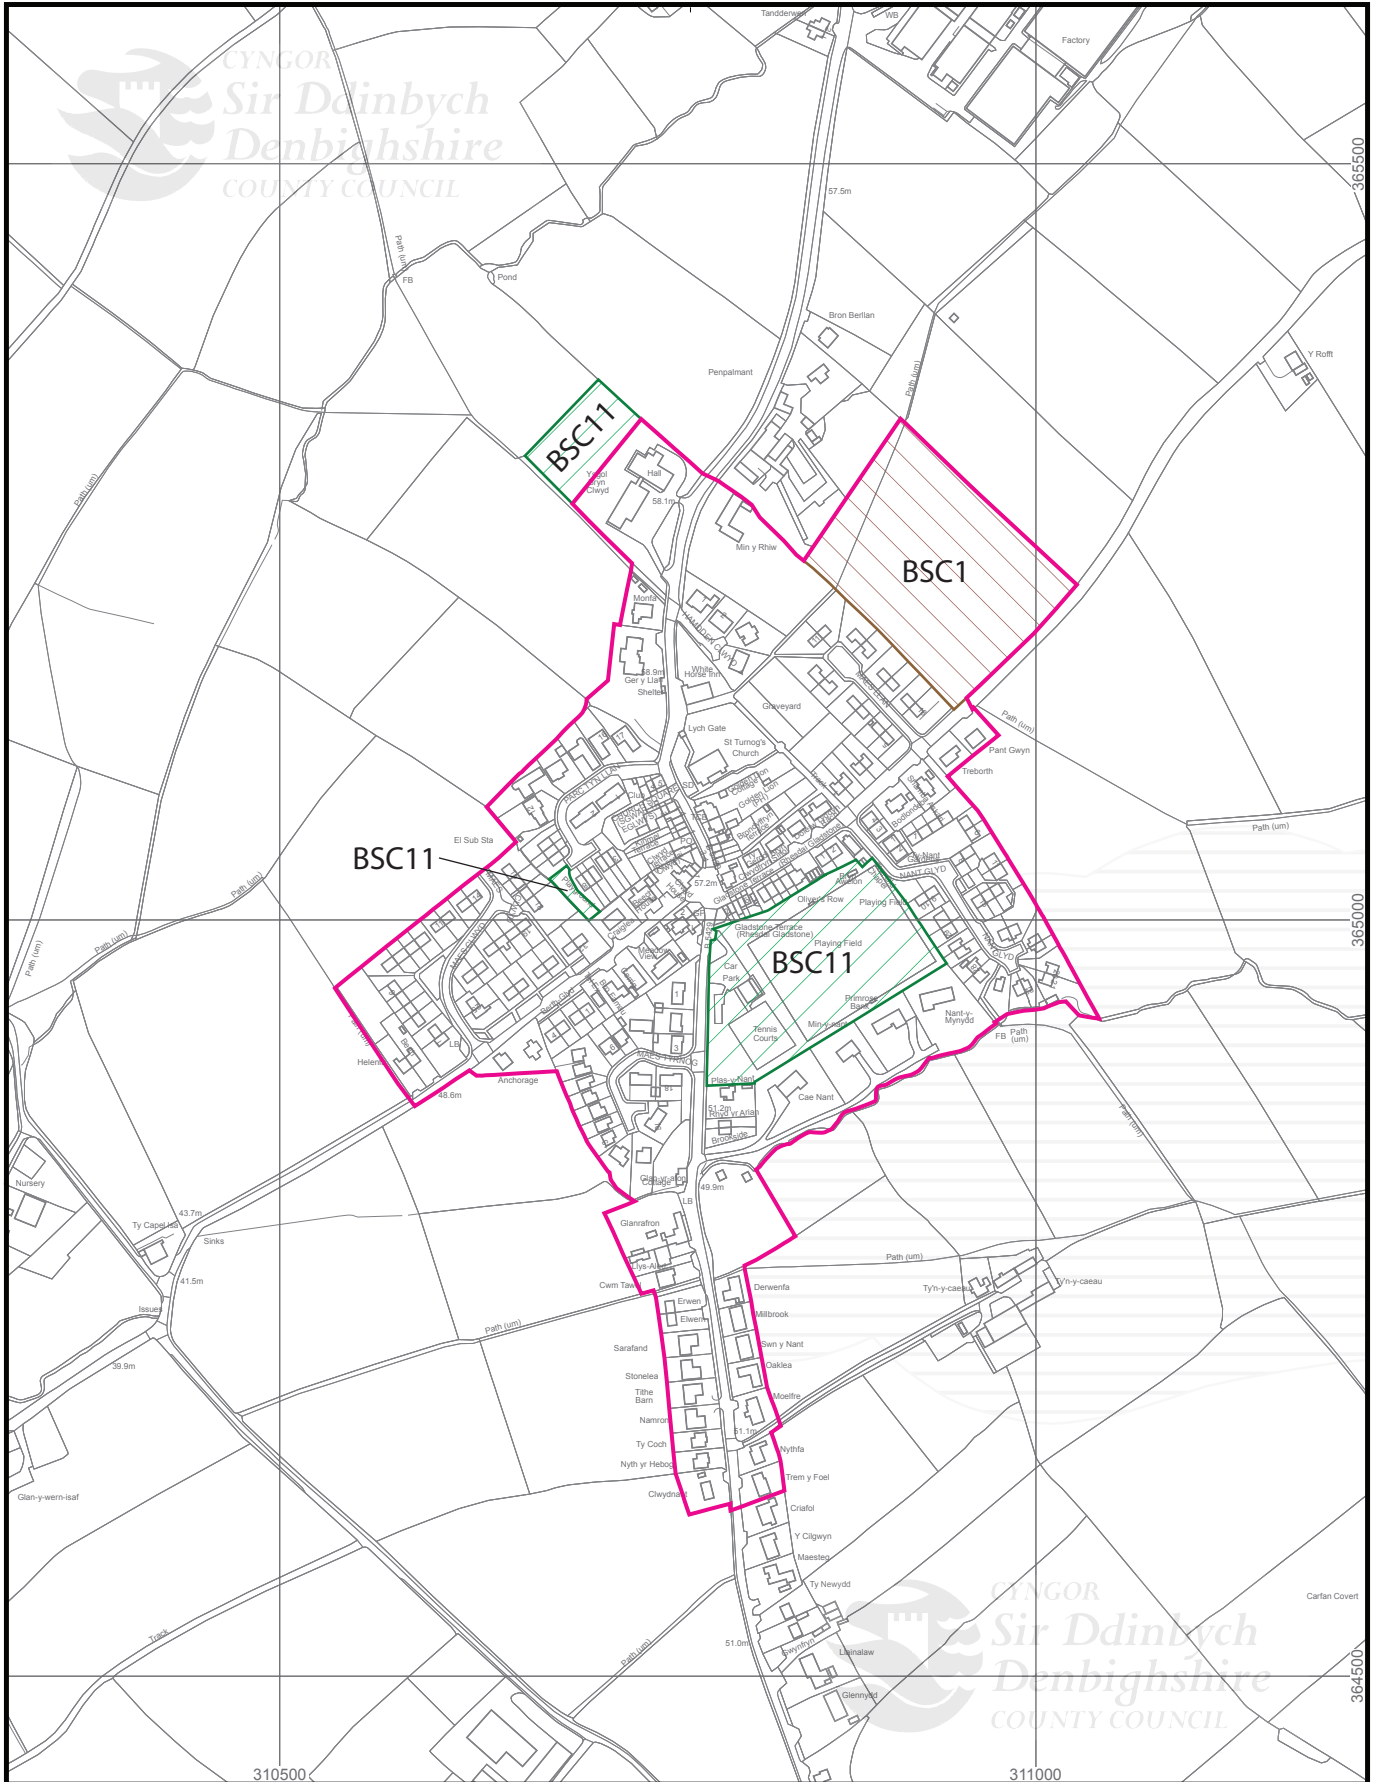

MAP 18A - PENTREF LLANDYRNOG VILLAGE

Graddfa/Scale 1:5000

0 50 100 150 200

Medrau/Metres

© Hawffruint y Goron a hawliau cronfa ddata 2012 Arolwg Ordnans 100023408.

© Crown copyright and database rights 2012 Ordnance Survey 100023408.