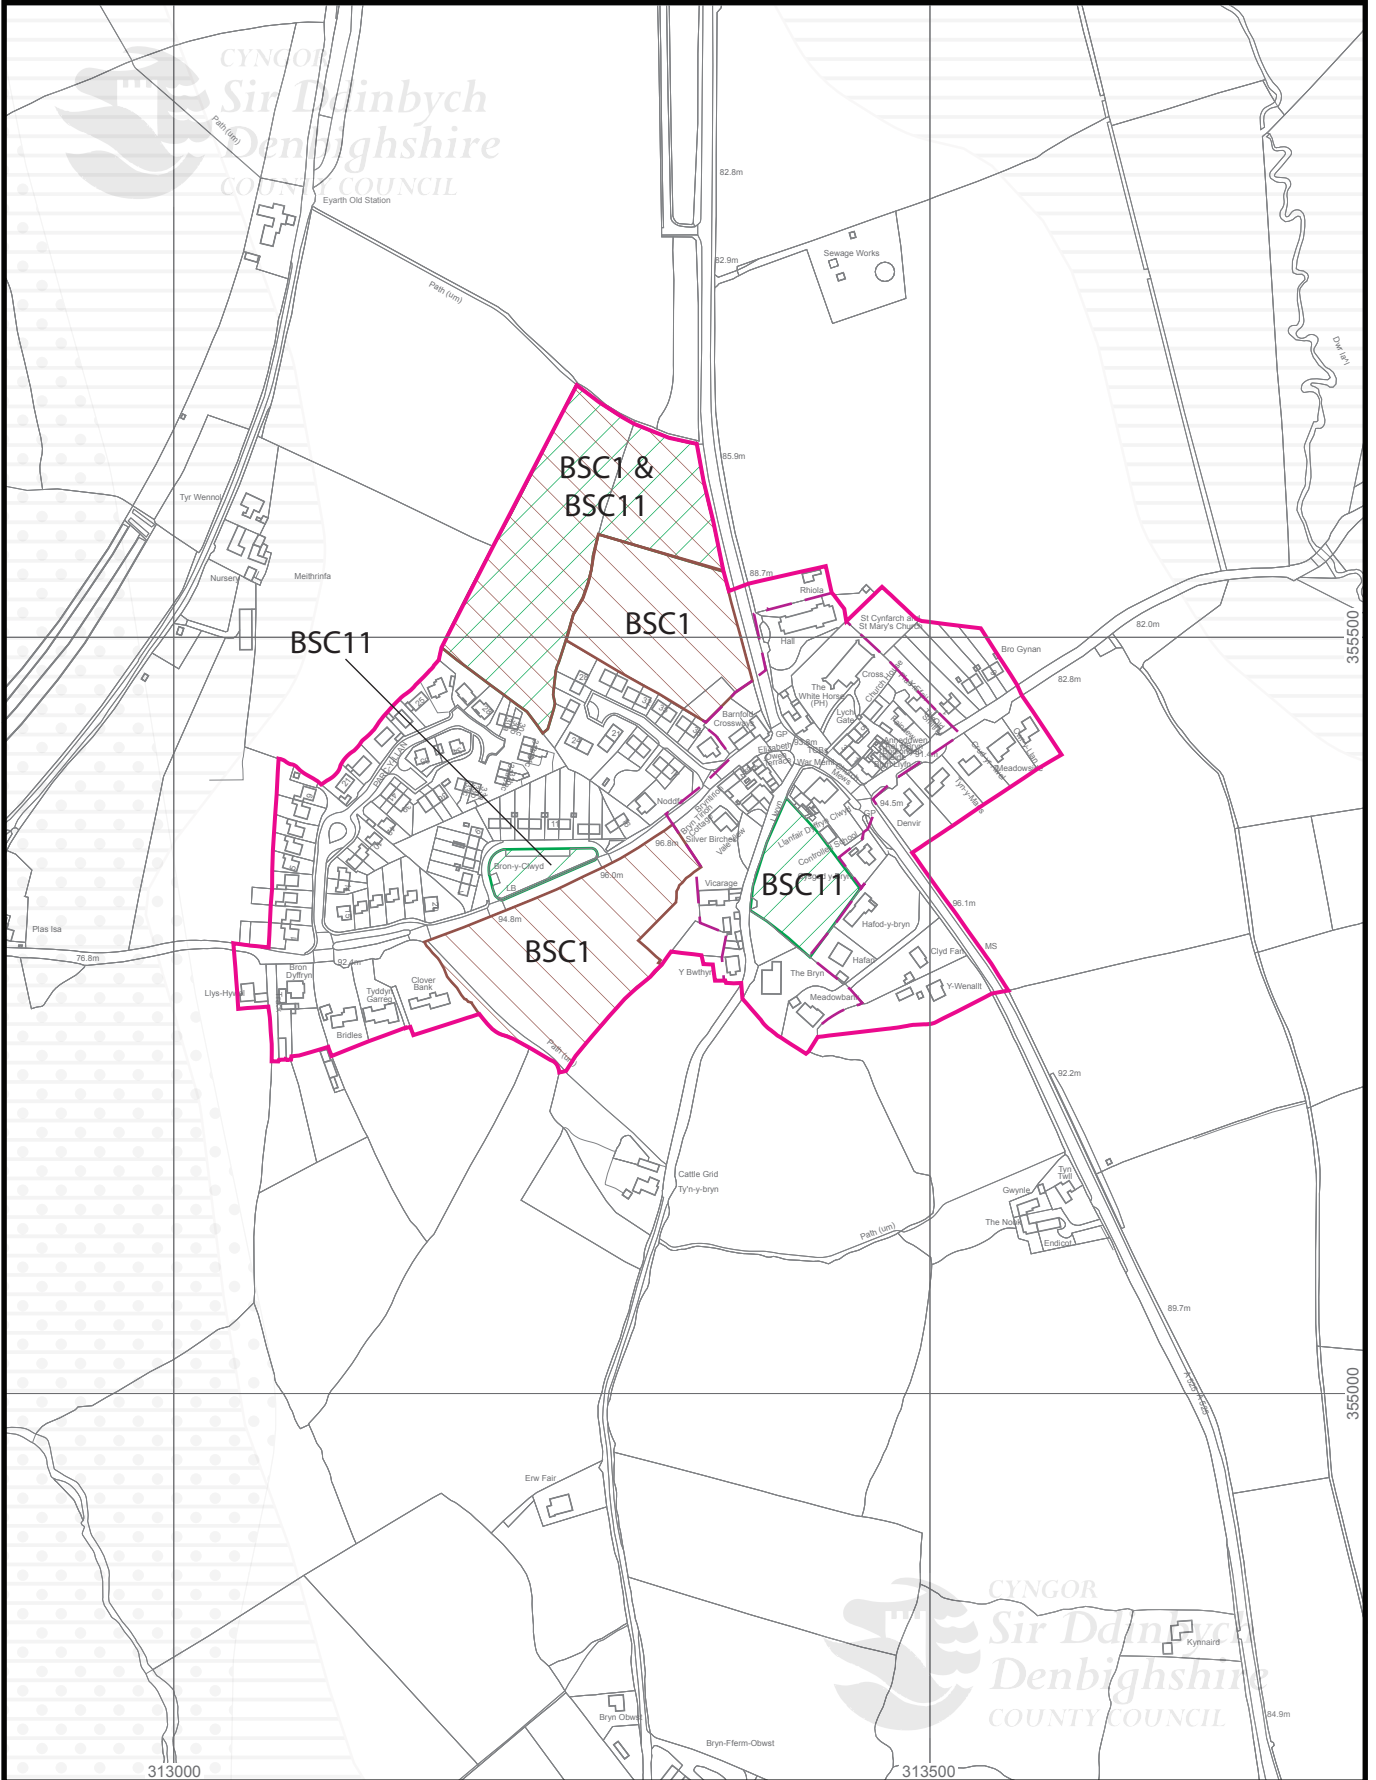

**MAP 20A - PENTREF LLANFAIR DYFFRYN CLWYD VILLAGE**

Graddfa/Scale 1:5000  
 0 50 100 150 200  
 Medrau/Metres

© Hawlfraint y Goron a hawliau cronfa ddata 2012 Arolwg Ordnans 100023408.  
 © Crown copyright and database rights 2012 Ordnance Survey 100023408.