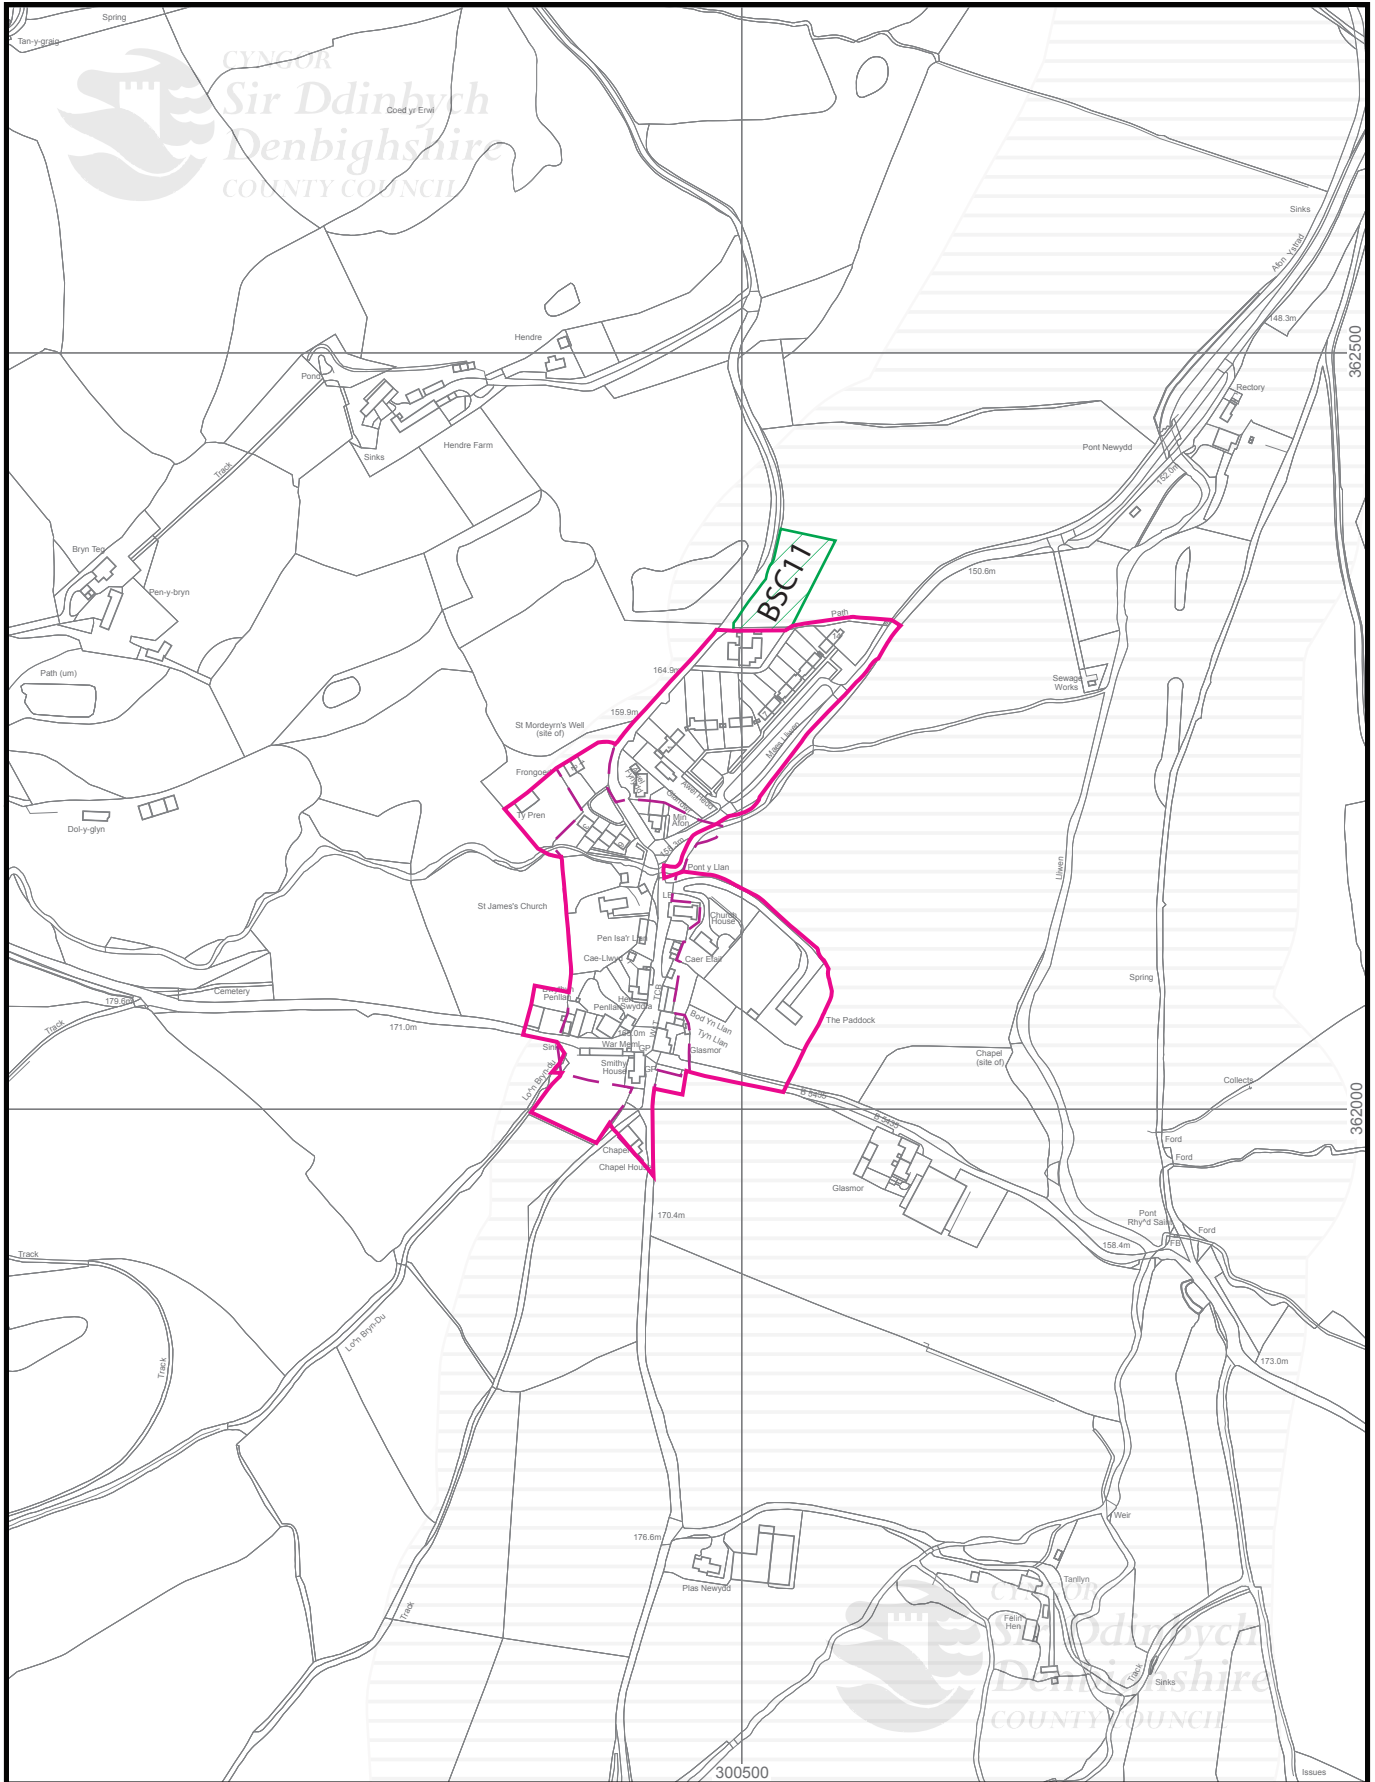

MAP 25A - PENTREF NANTGLYN VILLAGE

Graddfa/Scale 1:5000

0 50 100 150 200
 Medrau/Metres

© Hawlfraint y Goron a hawliau cronfa ddata 2012 Arolwg Ordnans 100023408.

© Crown copyright and database rights 2012 Ordnance Survey 100023408.