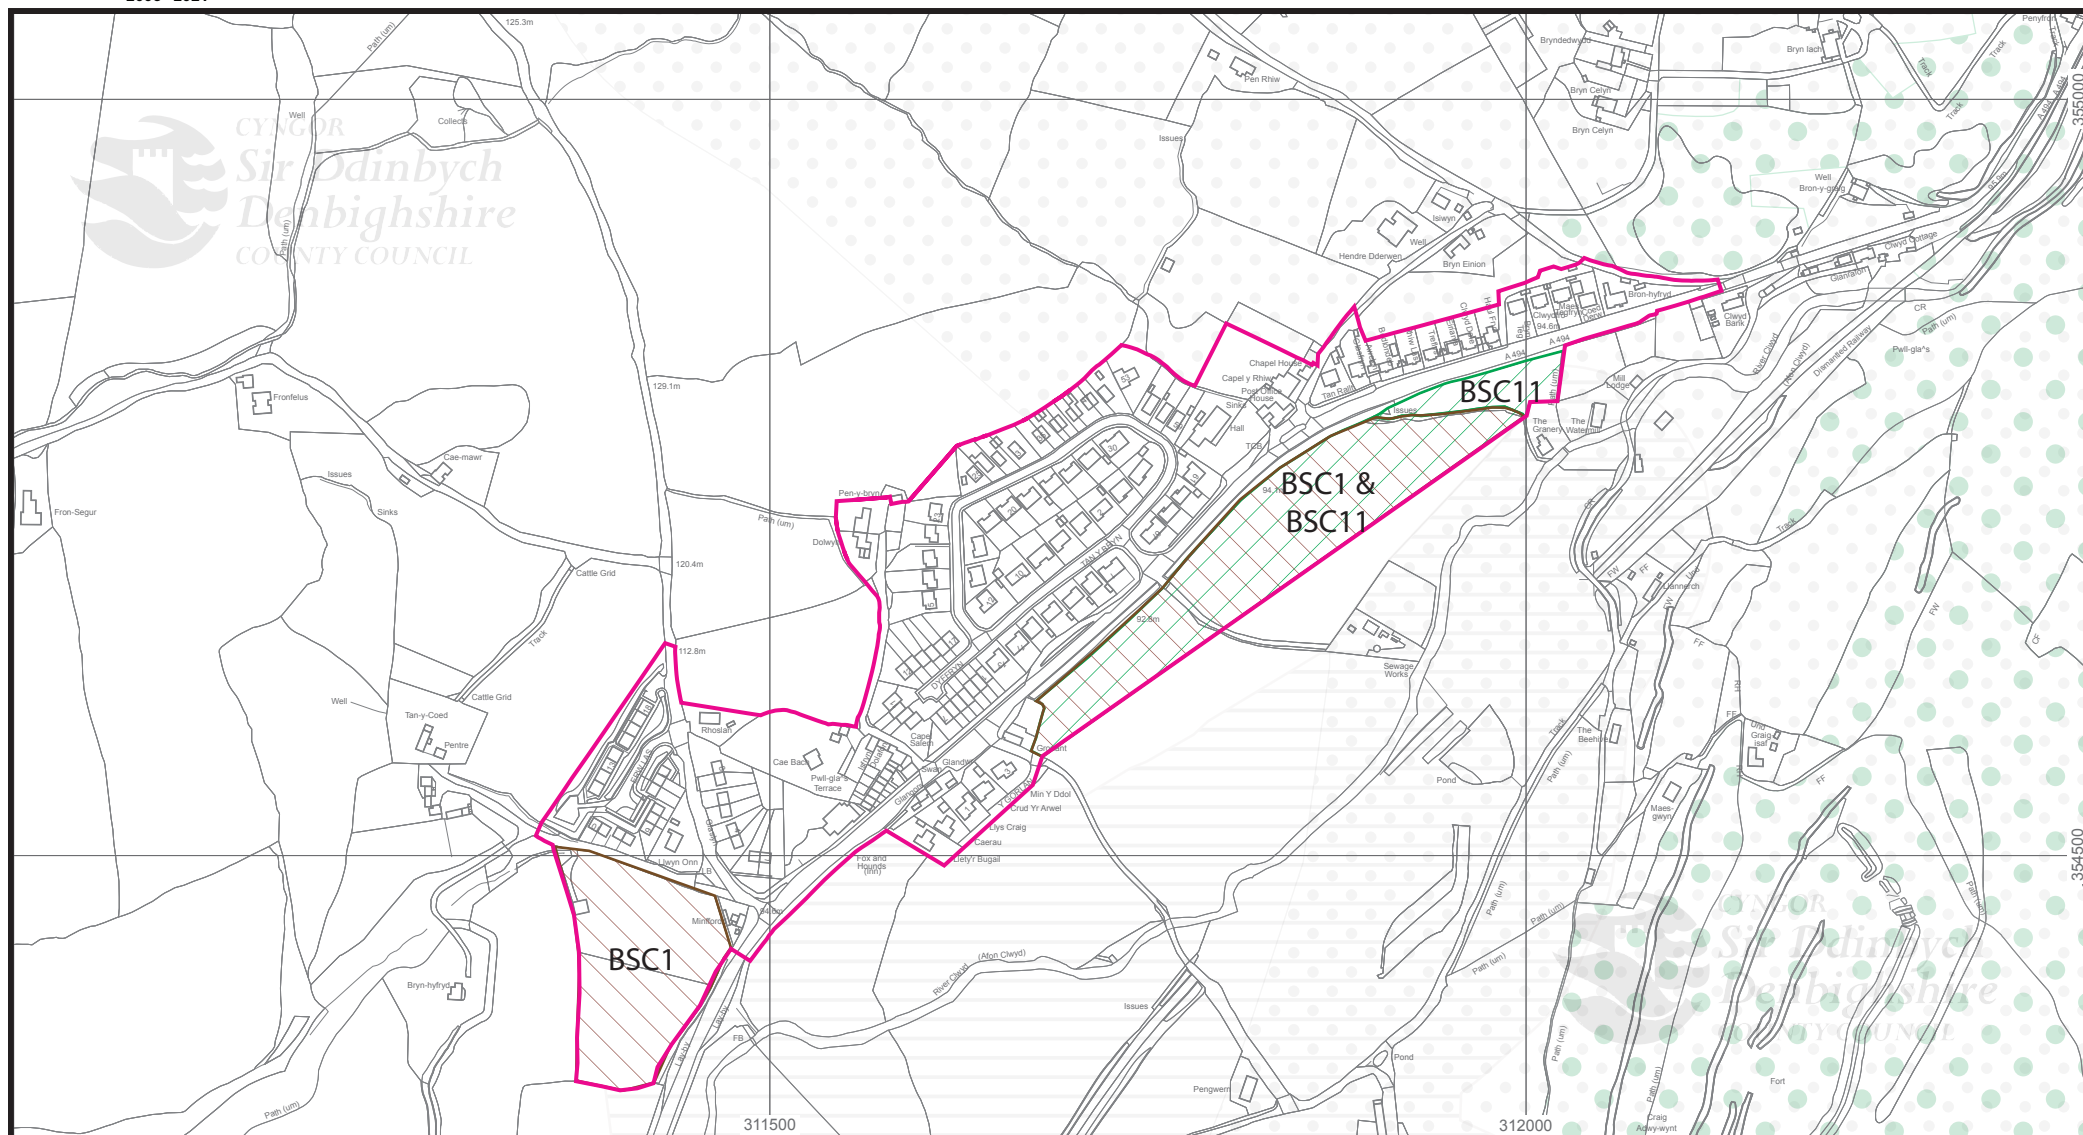

MAP 13A - PENTREF PWLLGLÂS VILLAGE

Graddfa/Scale 1:5000

0 50 100 150 200
Medrau/Metres

© Hawfrait y Goron a hawliau cronfa ddata 2012 Arolwg Ordnans 100023408.

© Crown copyright and database rights 2012 Ordnance Survey 100023408.