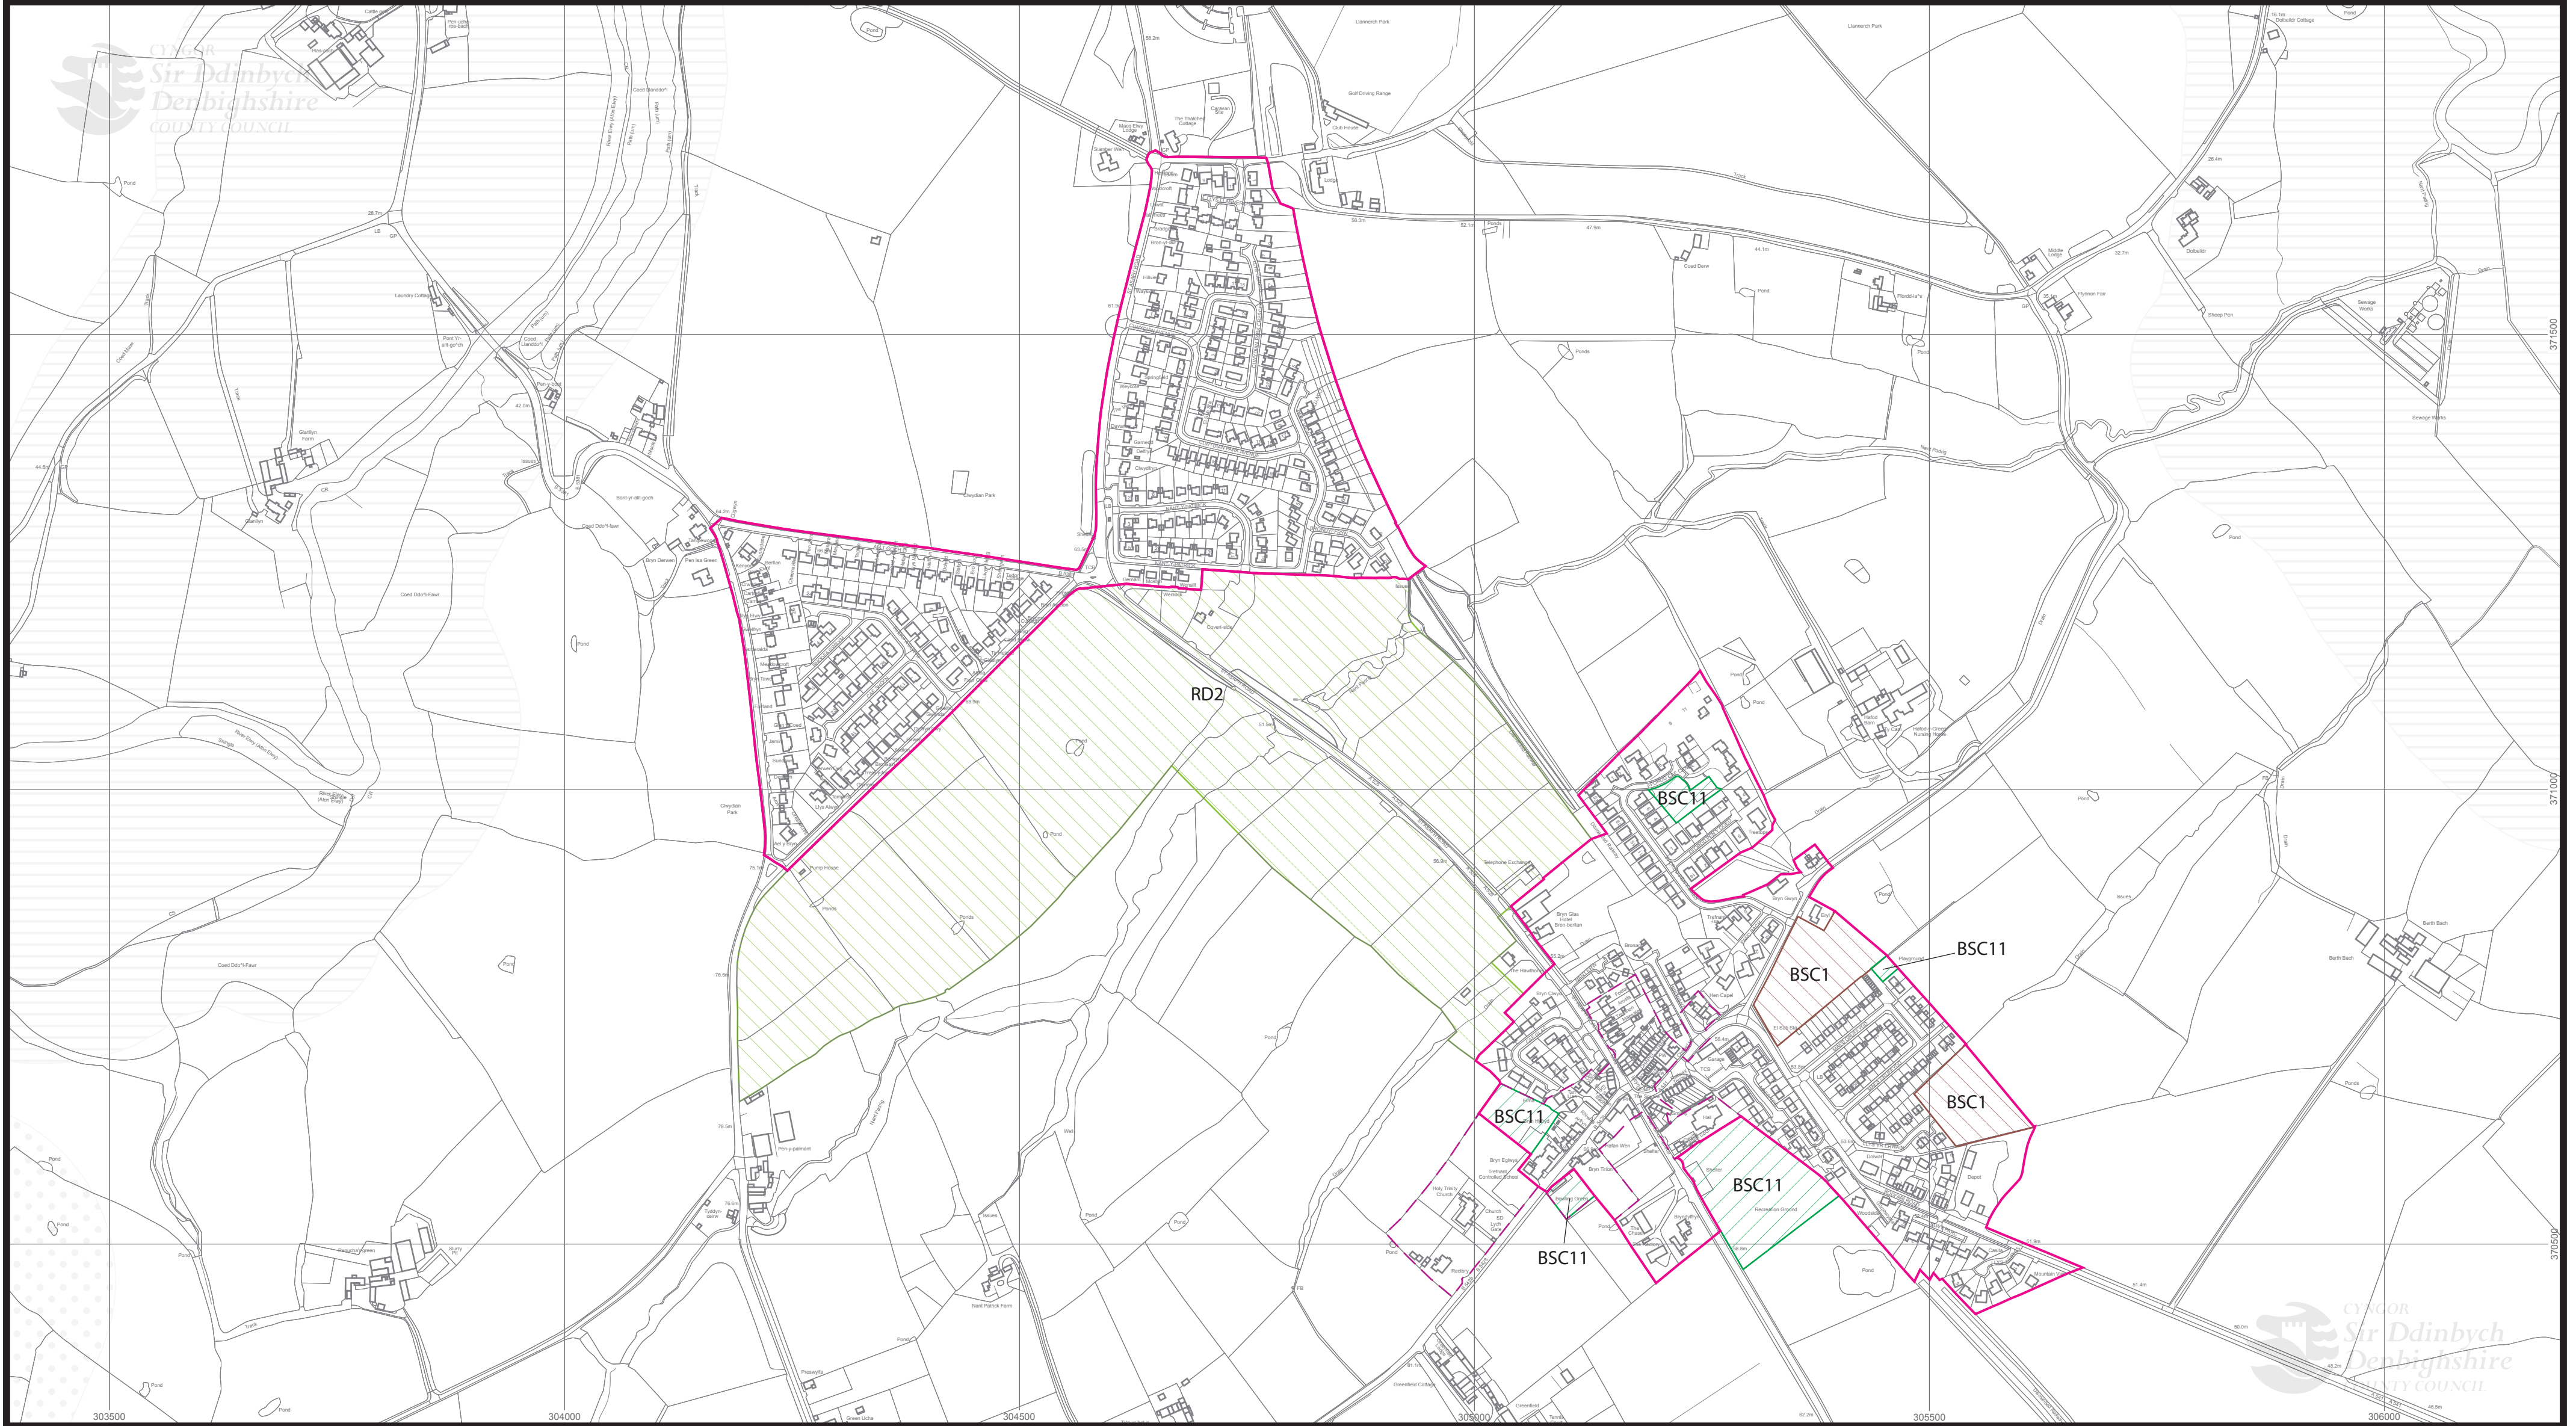

MAP 30A - PENTREF TREFNANT VILLAGE

Dim i raddfa / not to scale
 0 50 100 150 200
 Medrau/Metres