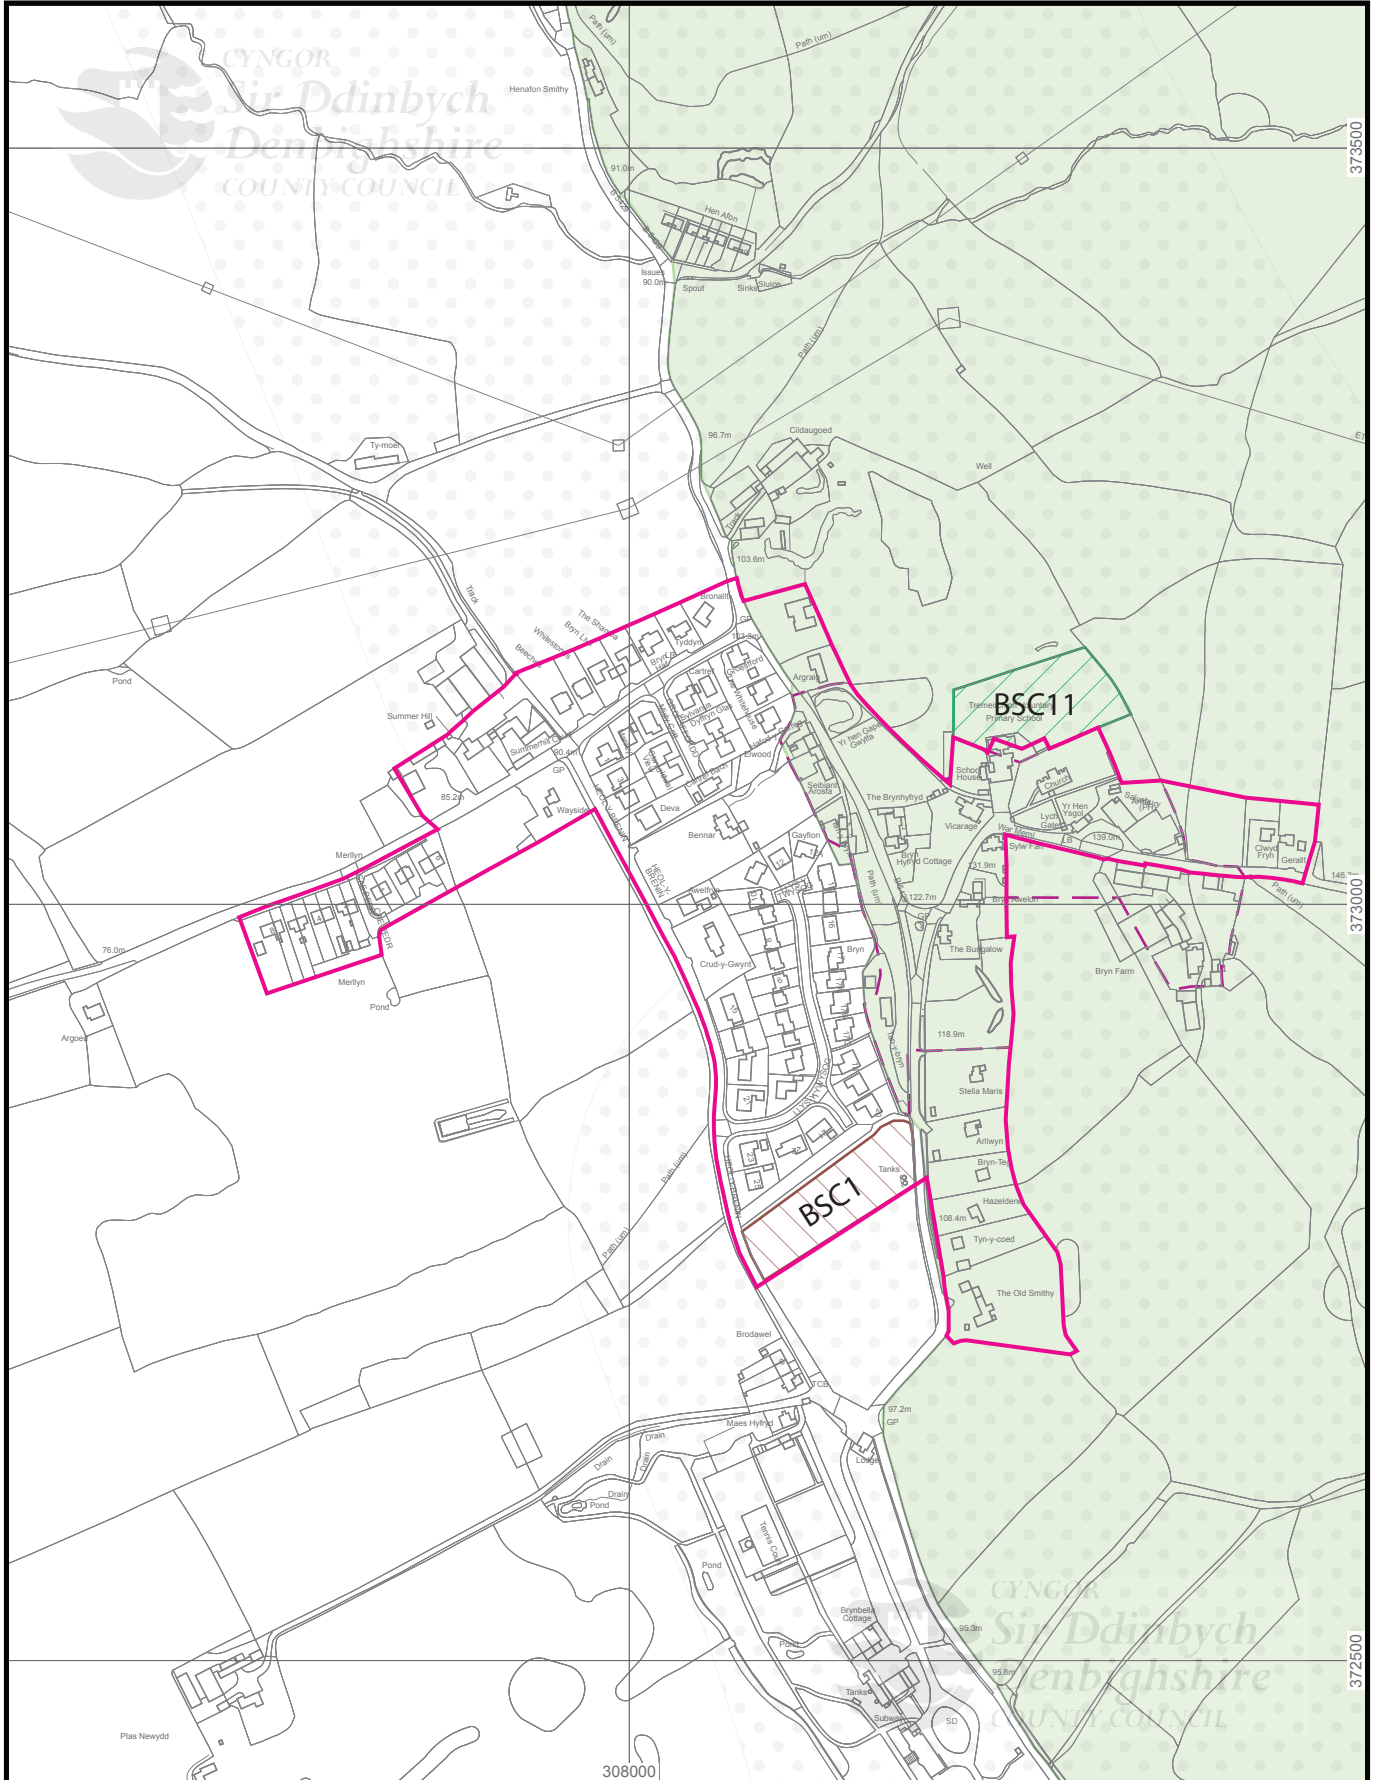

MAP 47B - PENTREF TREMEIRCHION VILLAGE

Graddfa/Scale 1:5000

© Hawlfraint y Goron a hawliau cronfa ddata 2012 Arolwg Ordnans 100023408.

© Crown copyright and database rights 2012 Ordnance Survey 100023408.