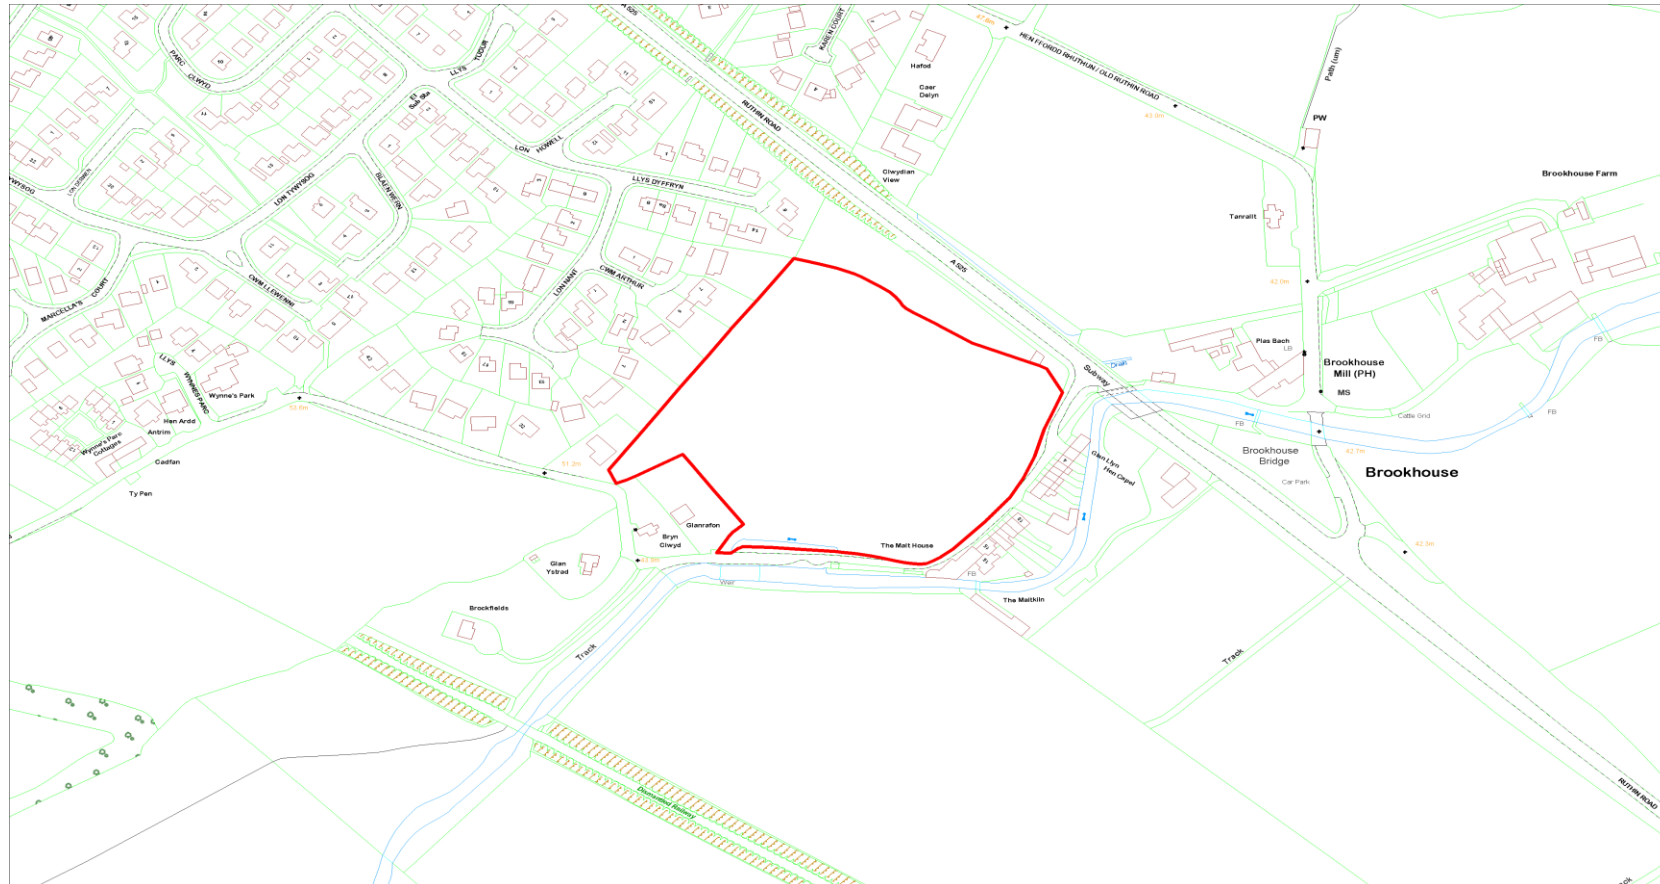

Cyfeirnod y Safle :
Site Reference :

CS-01E-162

Arwynebedd y Safle (Hectarau) :
Site Area (Hectares) :

2.42

Defnydd Arfaethedig :
Proposed Use :

Datblygiad Preswyl
Residential Development

Defnydd presennol :
Current Use :

Porfa
Grazing

Anheddiad Agosaf :
Nearest Settlement :

Dinbych
Denbigh

Yd'i'r safle'n cydymffurfio â'r
Strategaeth a ffefrir? :
Does the site comply with the Preferred Strategy? :

Ydw / Yes

Enw'r Safle :
Site Name :

Tir i ffwrdd Lôn Brwcws, Dinbych
Land off Brookhouse Lane, Denbigh