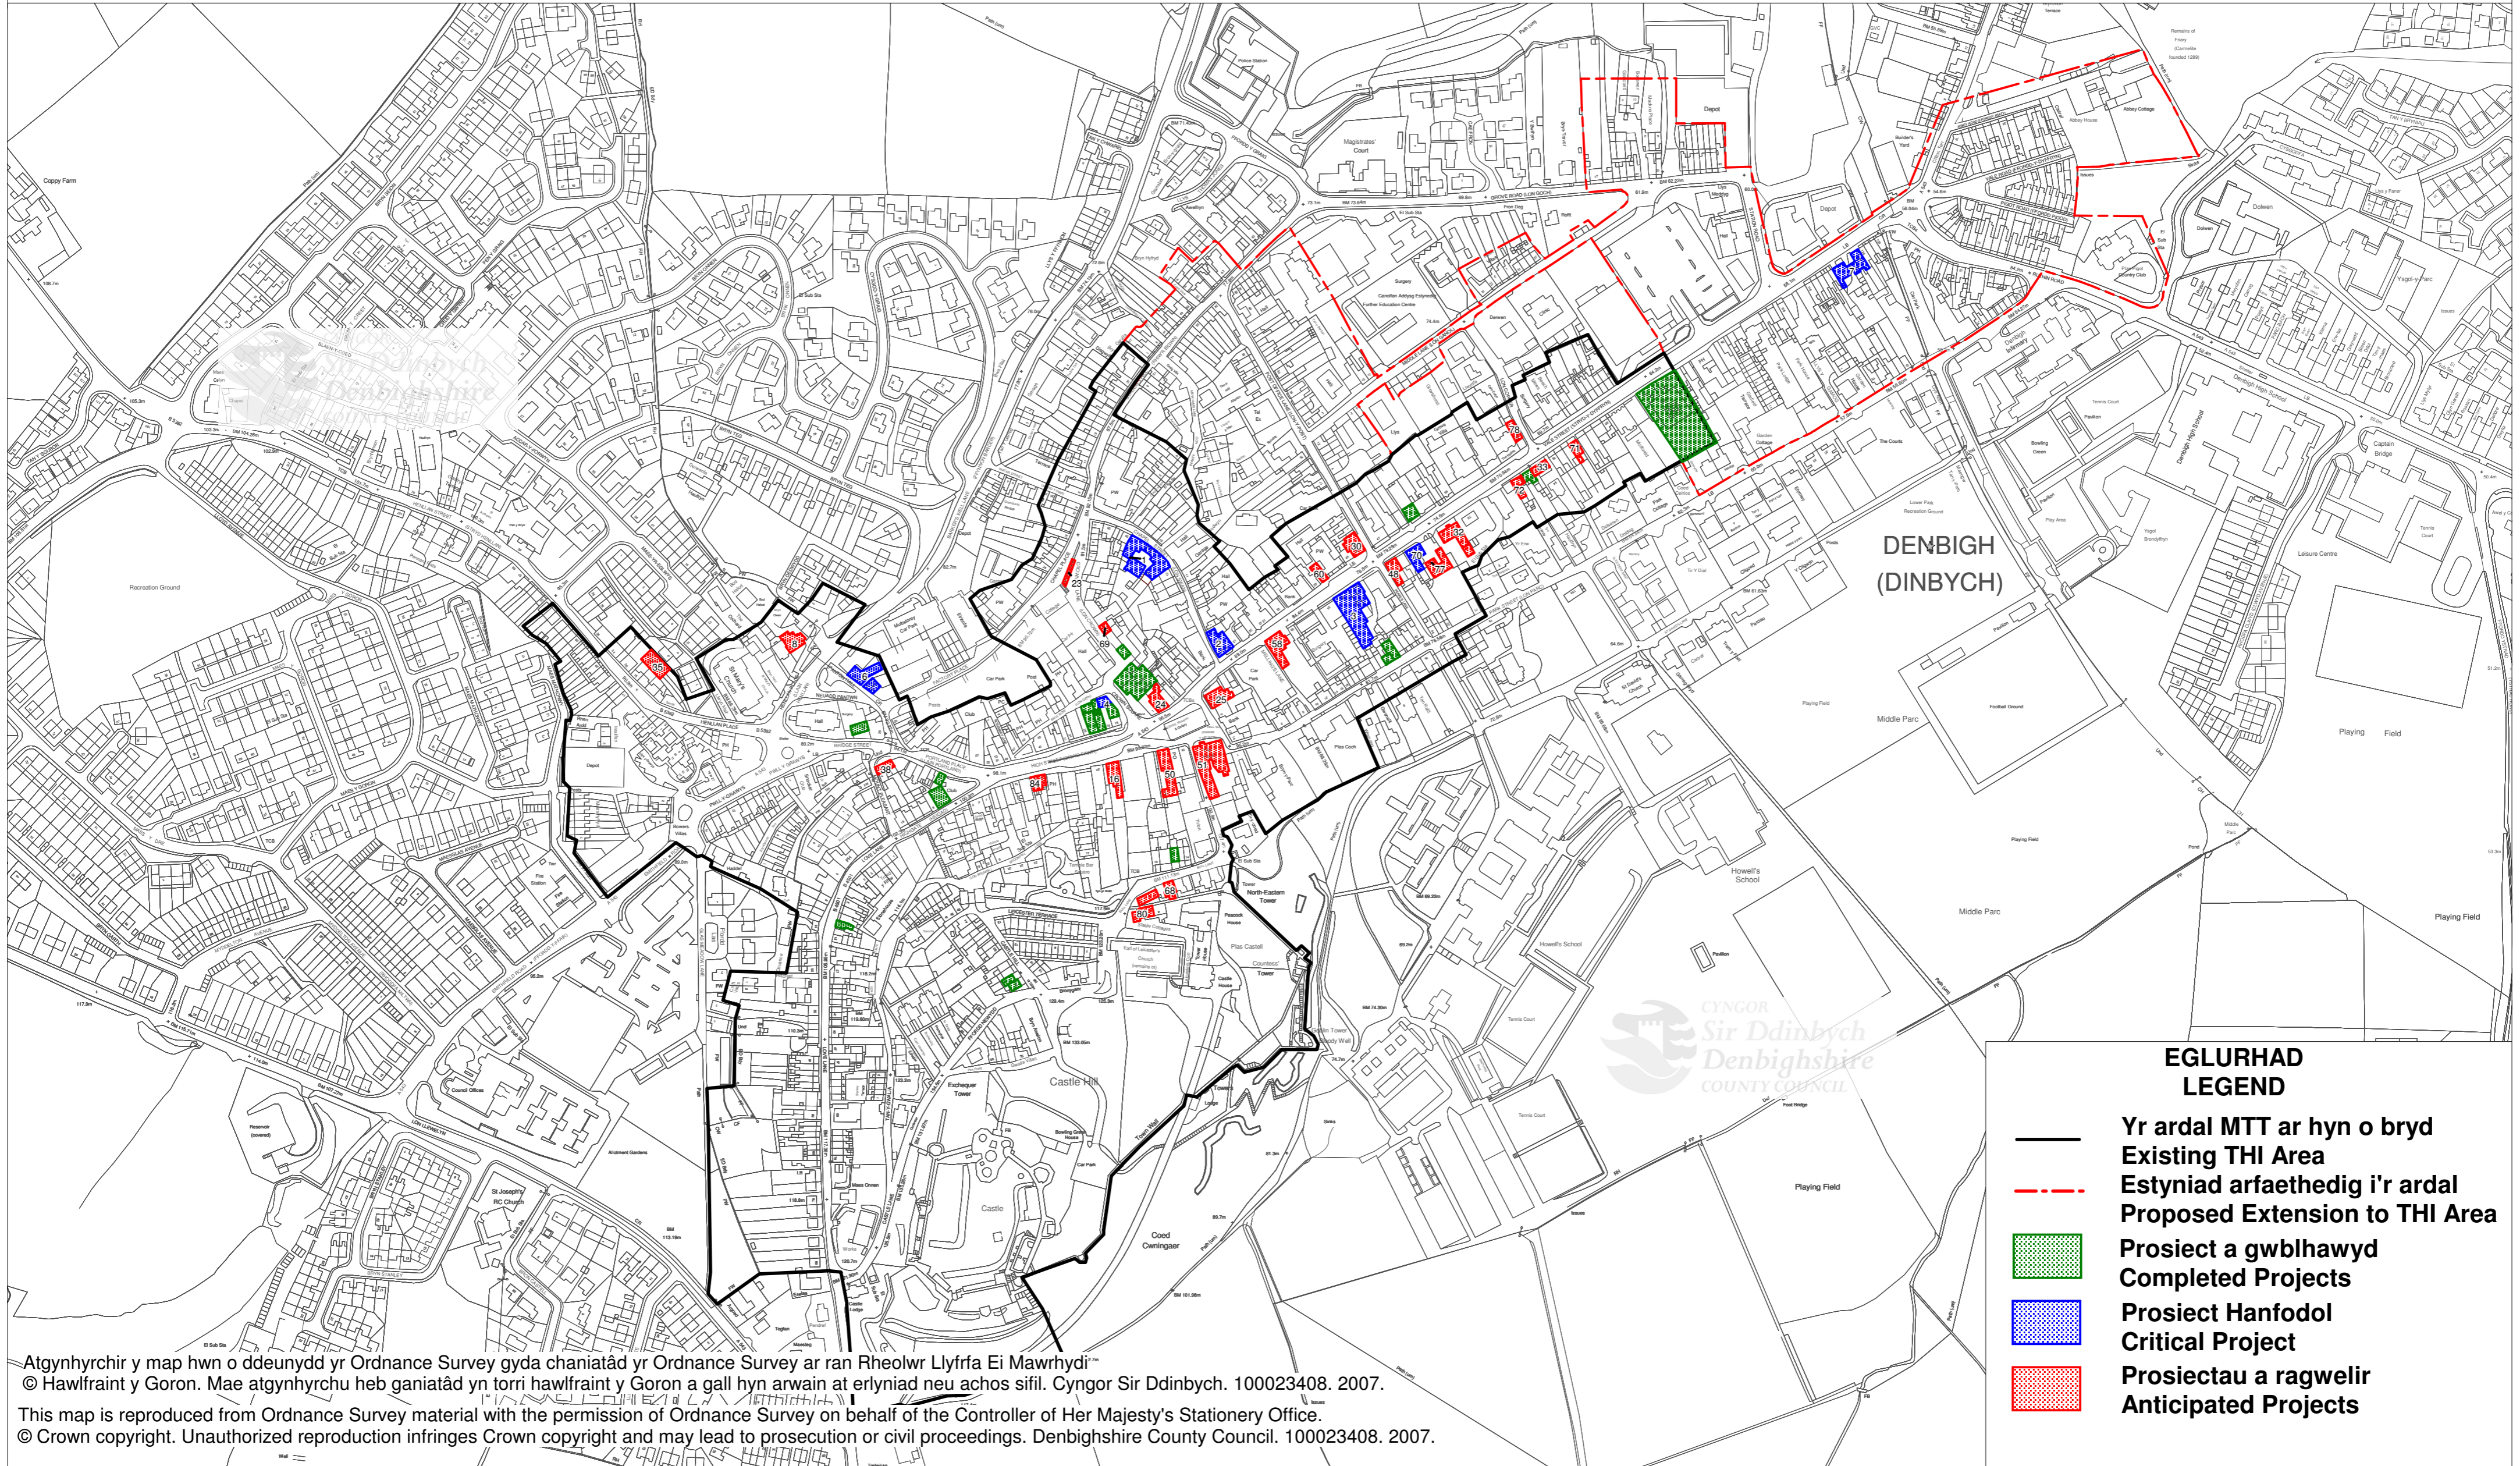

Graddfa/Scale: 1: 3000
 Dyddiad/Date: 29/03/2007

Menter Treftadaeth Treflunio Dinbych Denbigh Townscape Heritage Initiative

Cyfarwyddiaeth yr Amgylchedd
 Environment Directorate

EGLURHAD LEGEND

-  Yr ardal MTT ar hyn o bryd
Existing THI Area
-  Estyniad arfaethedig i'r ardal
Proposed Extension to THI Area
-  Prosiect a gwblhawyd
Completed Projects
-  Prosiect Hanfodol
Critical Project
-  Prosiectau a ragwelir
Anticipated Projects

Atgynhychir y map hwn o ddeunydd yr Ordnance Survey gyda chaniatâd yr Ordnance Survey ar ran Rheolwr Llyfrfa Ei Mawrhydi™
 © Hawlfraint y Goron. Mae atgynhychu heb ganiatâd yn torri hawlfraint y Goron a gall hyn arwain at erlyniad neu achos sifil. Cyngor Sir Ddinbych. 100023408. 2007.
 This map is reproduced from Ordnance Survey material with the permission of Ordnance Survey on behalf of the Controller of Her Majesty's Stationery Office.
 © Crown copyright. Unauthorized reproduction infringes Crown copyright and may lead to prosecution or civil proceedings. Denbighshire County Council. 100023408. 2007.