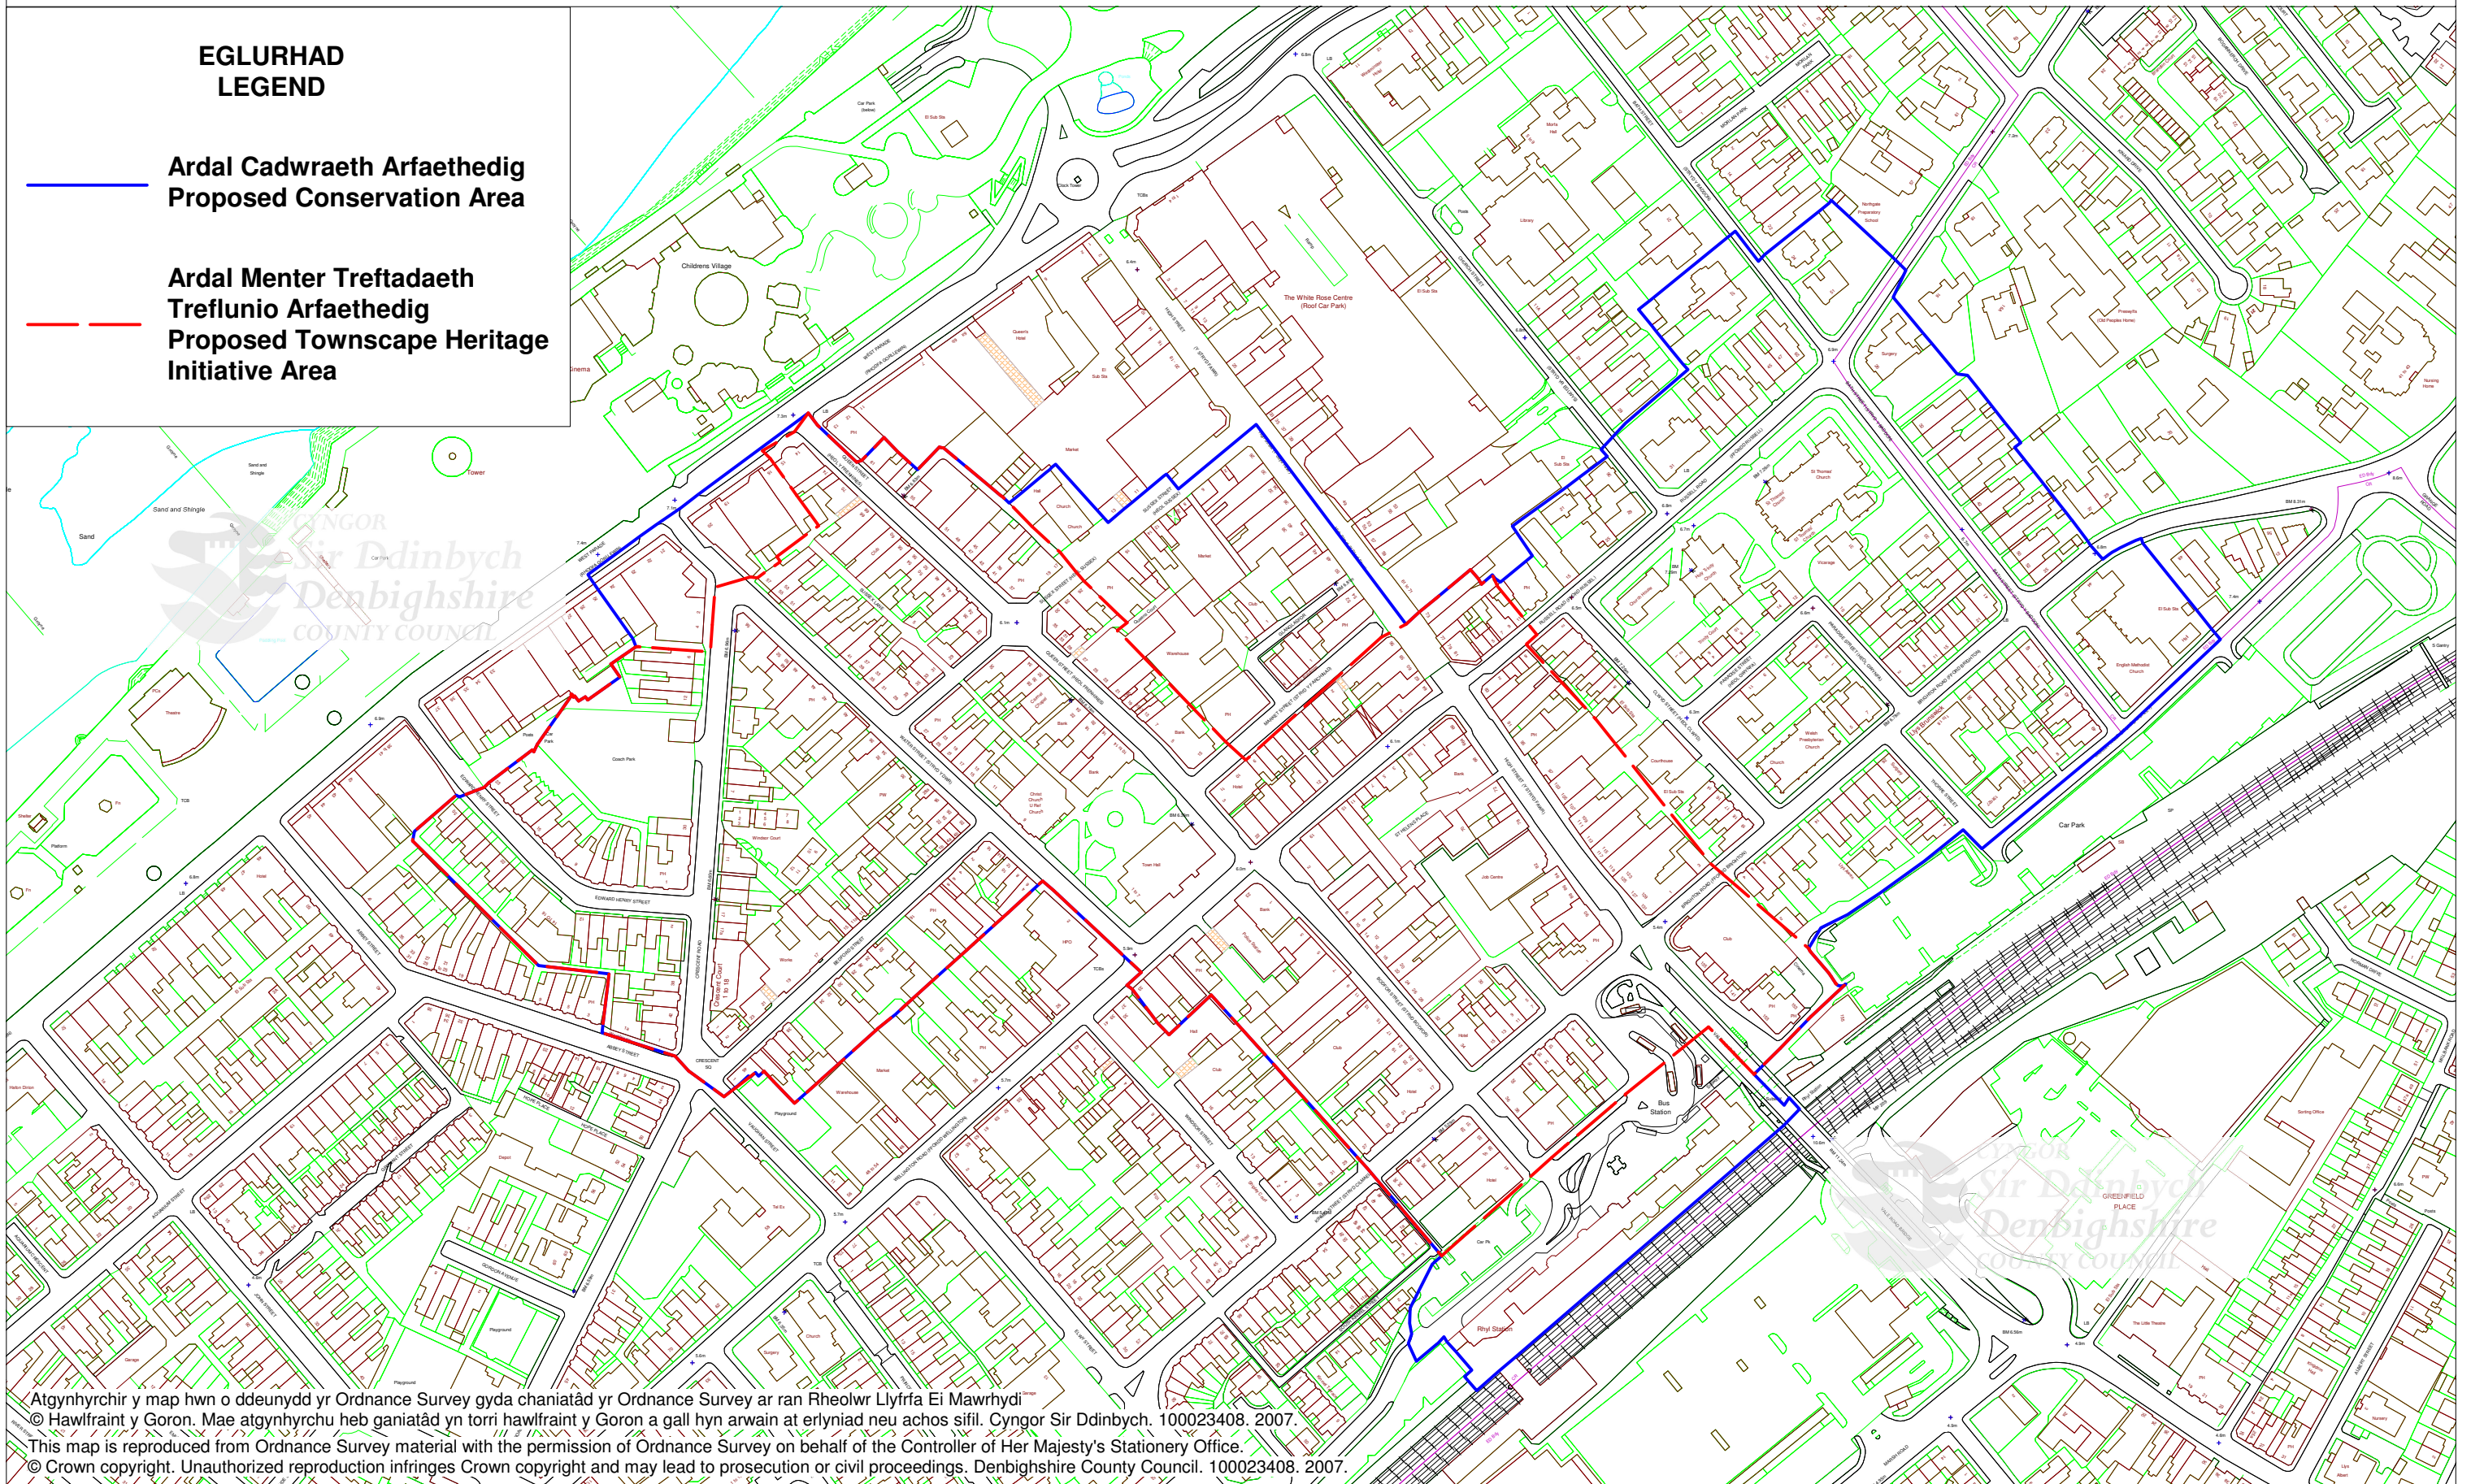

EGLURHAD LEGEND

 Ardal Cadwraeth Arfaethedig
Proposed Conservation Area

 Ardal Menter Treftadaeth
Treflunio Arfaethedig
Proposed Townscape Heritage
Initiative Area

Atgynhychir y map hwn o ddeunydd yr Ordnance Survey gyda chaniatâd yr Ordnance Survey ar ran Rheolwr Llyfrfa Ei Mawrhydi
© Hawffraint y Goron. Mae atgynhychu heb ganiatâd yn torri hawffraint y Goron a gall hyn arwain at erlyniad neu achos sifil. Cyngor Sir Ddinbych. 100023408. 2007.
This map is reproduced from Ordnance Survey material with the permission of Ordnance Survey on behalf of the Controller of Her Majesty's Stationery Office.
© Crown copyright. Unauthorized reproduction infringes Crown copyright and may lead to prosecution or civil proceedings. Denbighshire County Council. 100023408. 2007.