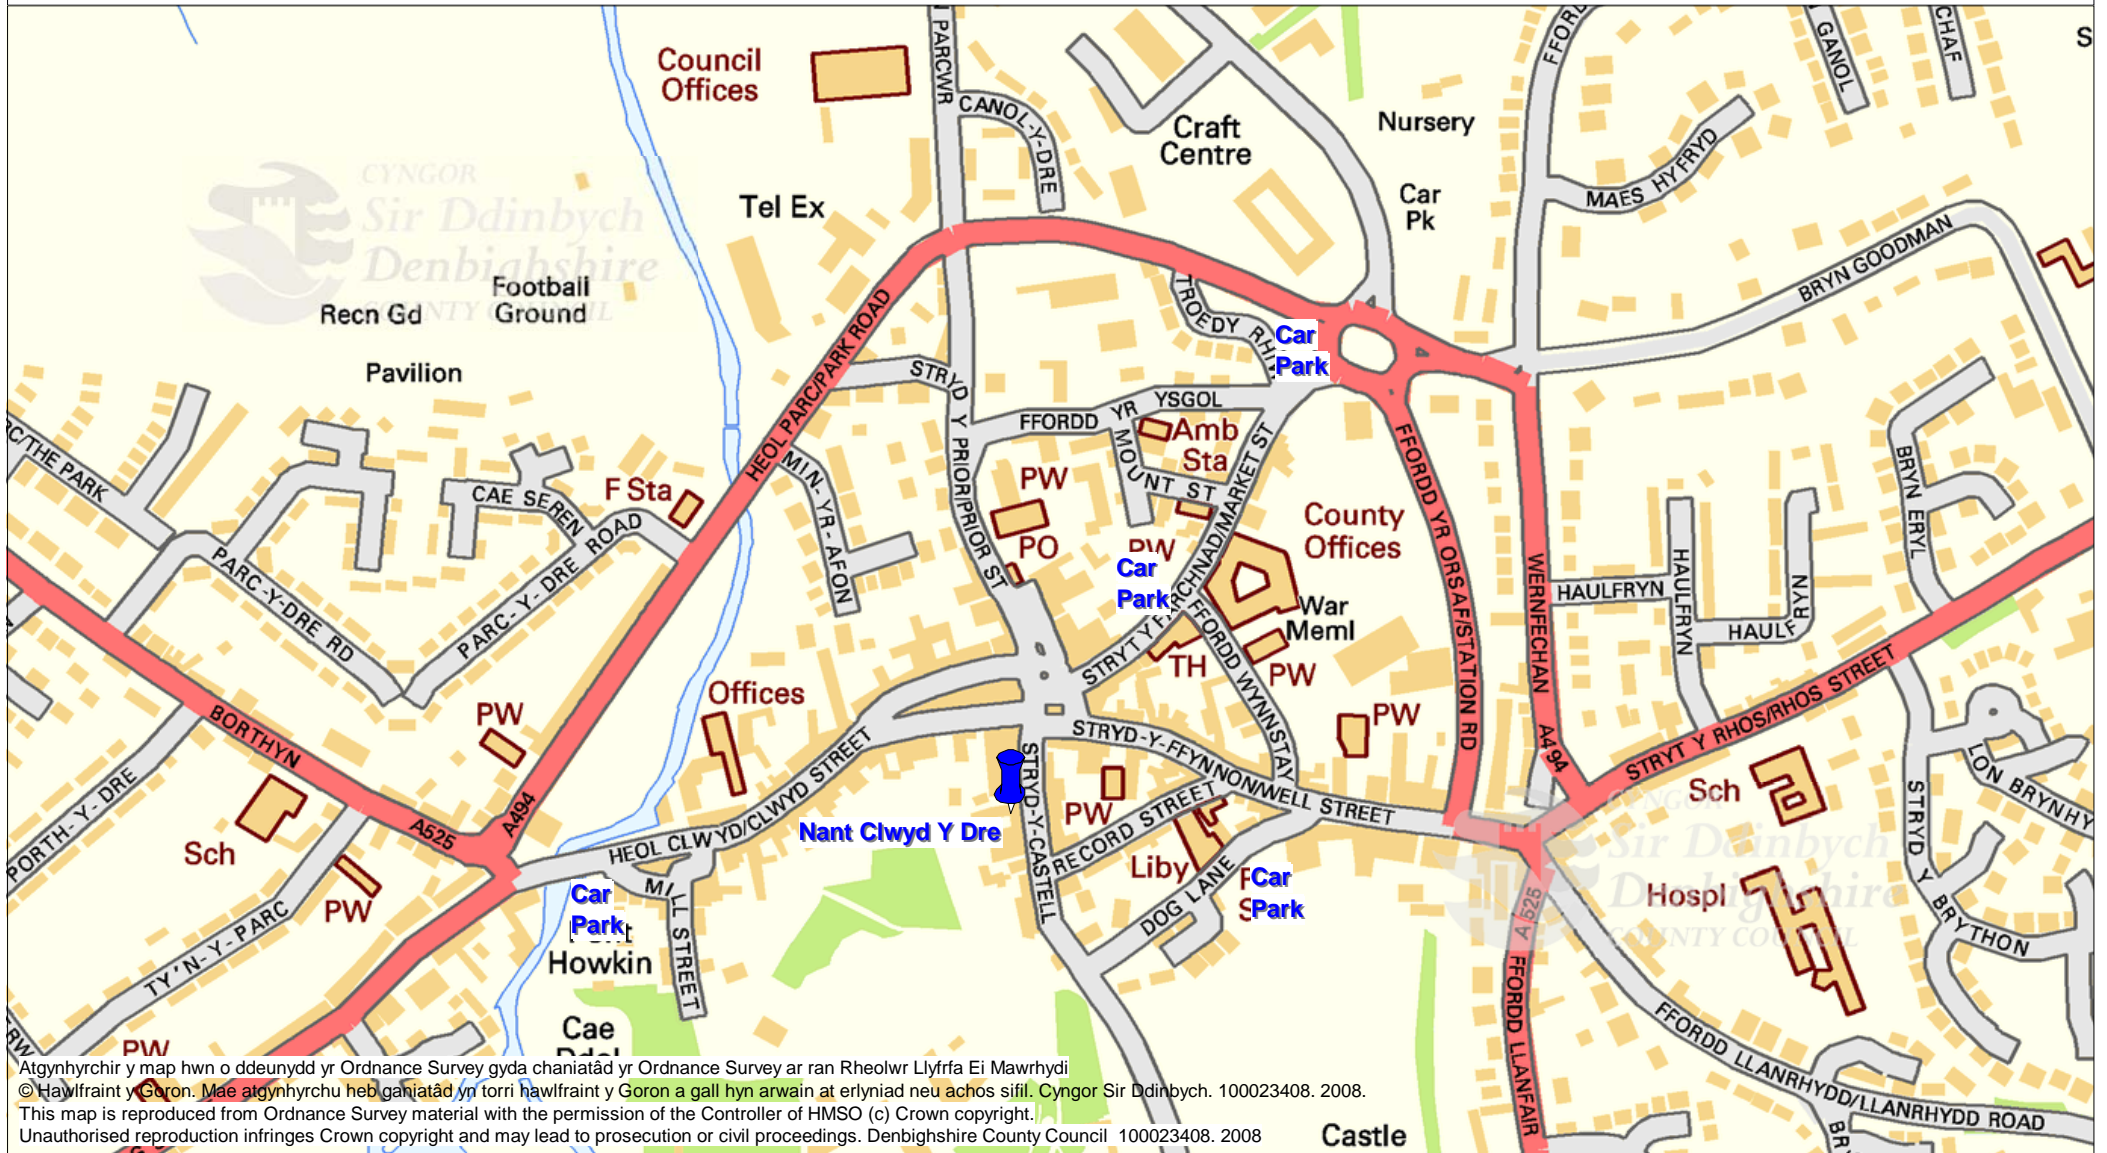

# Car Parks near Nant Clwyd Y Dre, Ruthin

Scale: 1: 5000  
Date: 30/07/2008

Environment Directorate

Atgynhyrchir y map hwn o ddeunydd yr Ordnance Survey gyda chaniatâd yr Ordnance Survey ar ran Rheolwr Llyfrfa Ei Mawrhydi © Havilfrainit y Goron. Mae atgynhyrchu heb ganiatâd yn torri hawlfraint y Goron a gall hyn arwain at erlyniad neu achos sifil. Cyngor Sir Ddinbych. 100023408. 2008. This map is reproduced from Ordnance Survey material with the permission of the Controller of HMSO (c) Crown copyright. Unauthorised reproduction infringes Crown copyright and may lead to prosecution or civil proceedings. Denbighshire County Council. 100023408. 2008