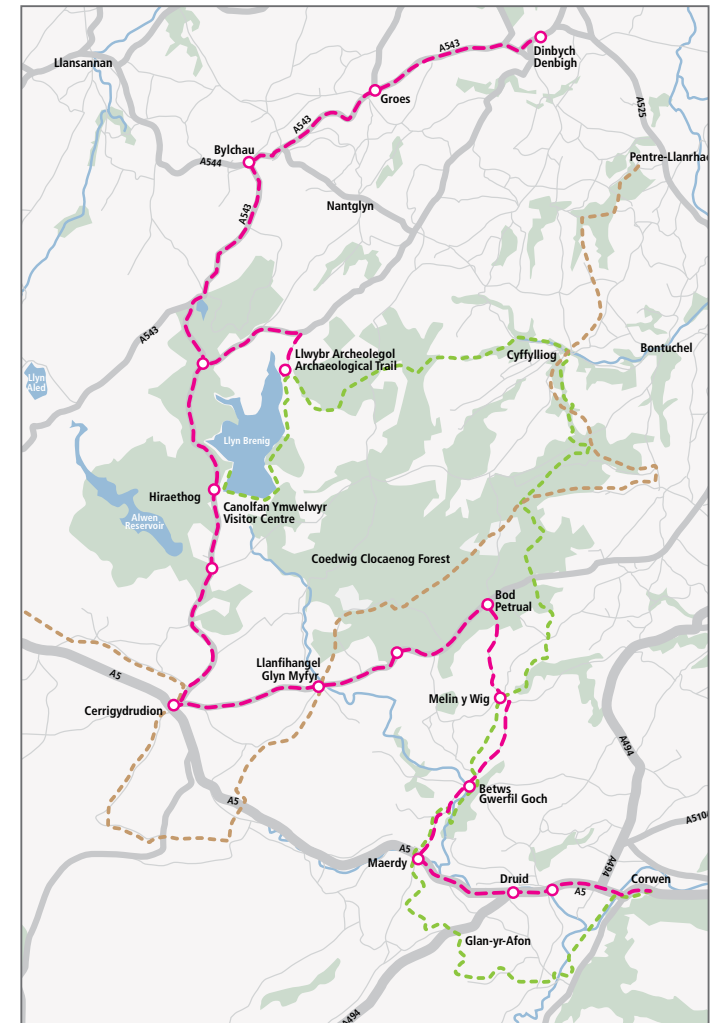

Sul / Sunday	
10:00	14:00
10:10	14:10
10:14	14:14
10:15	14:15
10:20	14:20
10:25	14:25
10:30	14:30
10:35	14:35
10:38	14:38
10:40	14:40
10:45	14:45
10:55	14:55
11:00	15:00
11:30	15:30
11:35	15:35
11:40	15:40
	15:50
	16:00
	16:10
	16:15
12:10	
12:10	
12:15	
12:25	
12:30	
12:45	16:45
12:50	16:50
12:55	16:55
13:00	17:00
13:05	17:05
13:15	17:15
13:20	17:20
13:22	17:22
13:25	17:25
13:30	17:30
13:35	17:35
13:40	17:40
13:45	17:45
13:46	17:46
13:50	17:50
14:00	18:00

— Gwasanaeth 72 Bws Brenig Service 72 Brenig Bus   ○ Arhosfan Bws Bus Stop

— Taith Brenig Brenig Way   — Llwybr Hiraethog Hiraethog Trail

Am fwy o wybodaeth ynghylch Ffordd Brenig a Llwybr Hiraethog ewch i www.cefnwgwladssirddinbych.org.uk. For more info on the Brenig Way and Hiraethog Trail visit www.denbighshirecountryside.org.uk