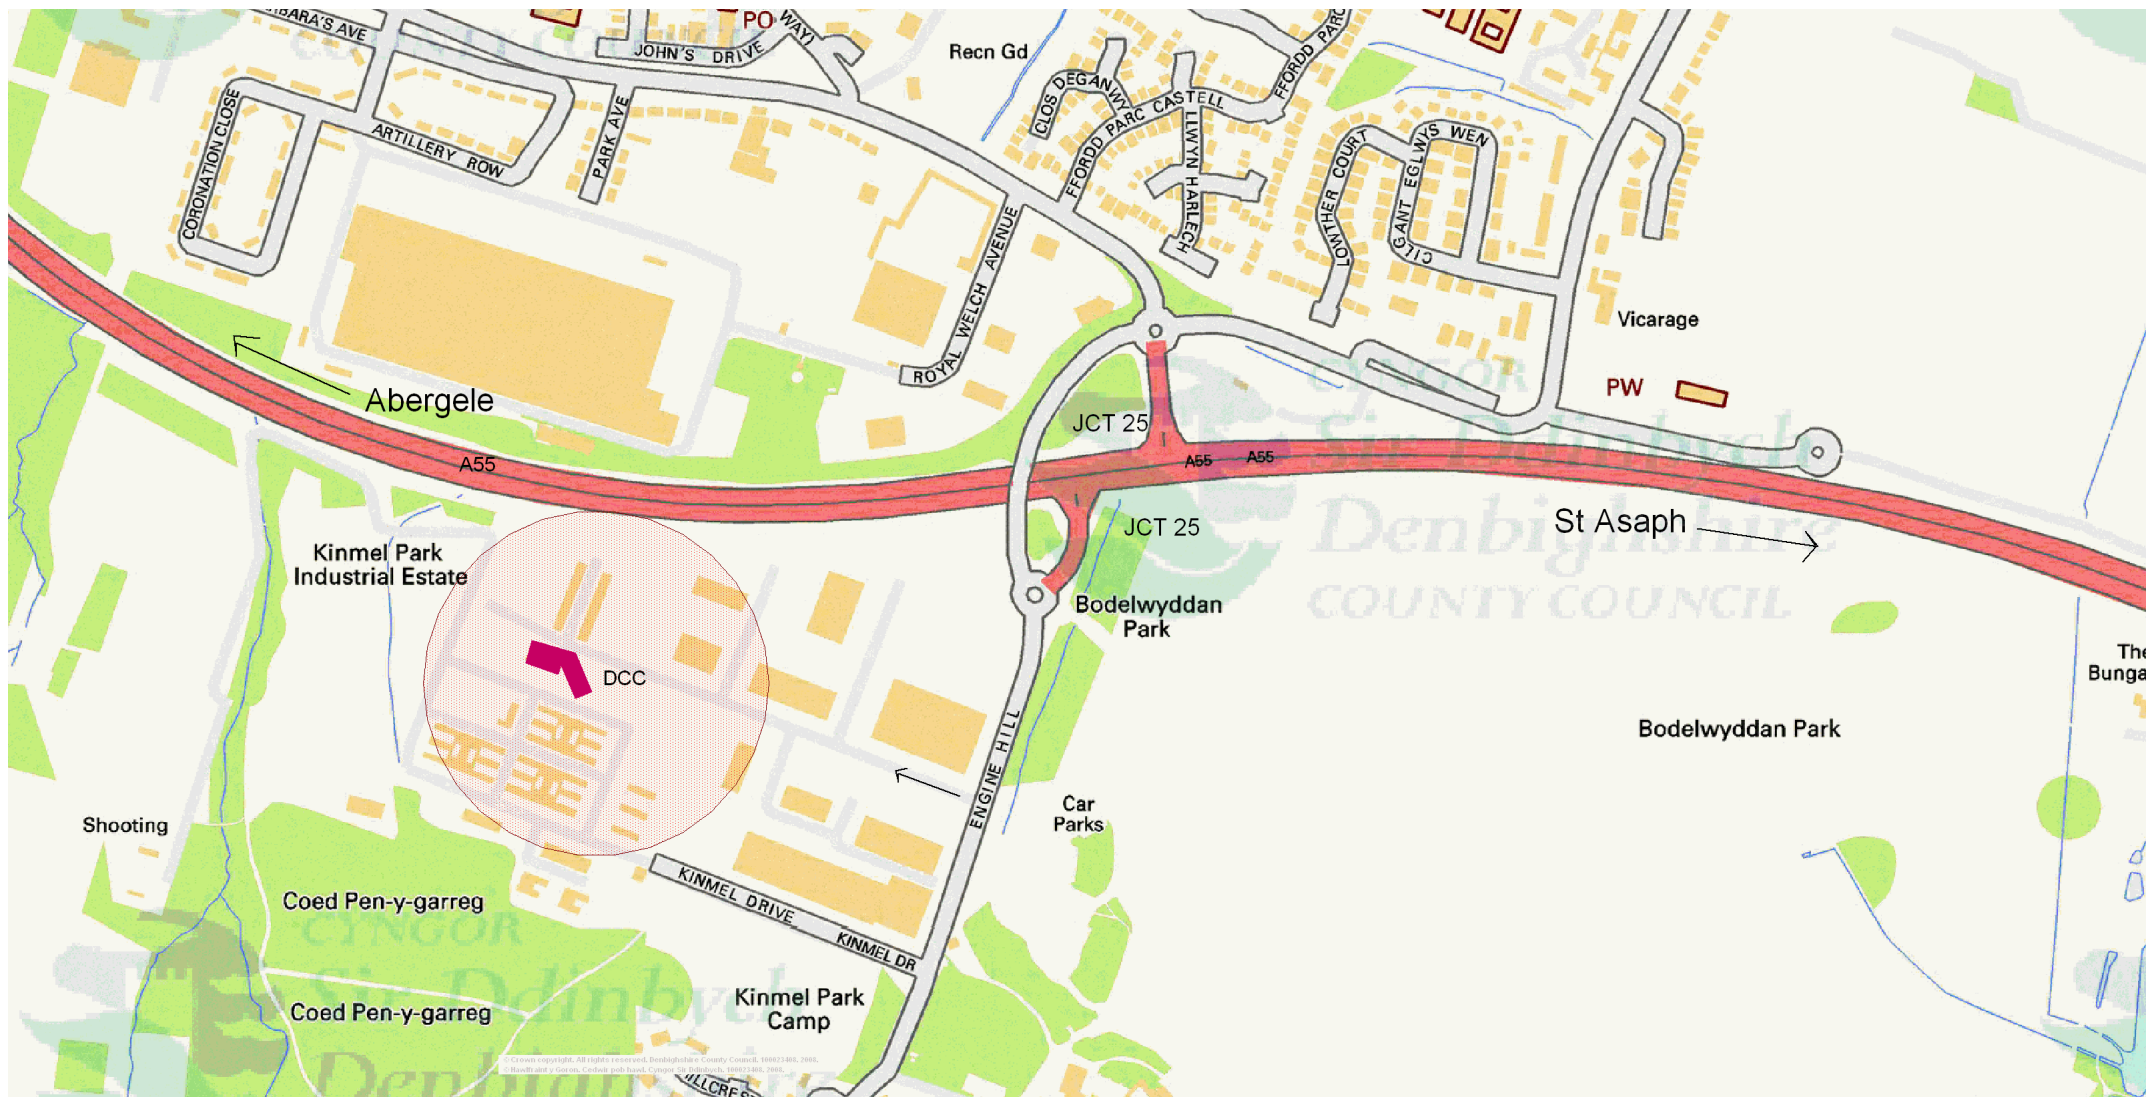

Denbighshire County Council
Kinmel Park depot, Bodelwyddan, LL18 5UX

Date 9/12/2008

Scale 1/6500

Centre = 299865 E 375323 N

This map is reproduced from Ordnance Survey material with the permission of Ordnance Survey on behalf of the Controller of Her Majesty's Stationery Office.
© Crown copyright. Unauthorized reproduction infringes Crown copyright and may lead to prosecution or civil proceedings. Denbighshire County Council. 100023408. 2008.
Atgynhychir y map hwn o ddeunydd yr Ordnance Survey gyda chaniatâd yr Ordnance Survey ar ran Rheolwr Llyfrfa Ei Mawrhydi
© Hawlfraint y Goron. Mae atgynhychu heb ganiatâd yn torri hawlfraint y Goron a gall hyn arwain at erlyniad neu achos sifil. Cyngor Sir Ddinbych. 100023408. 2008.