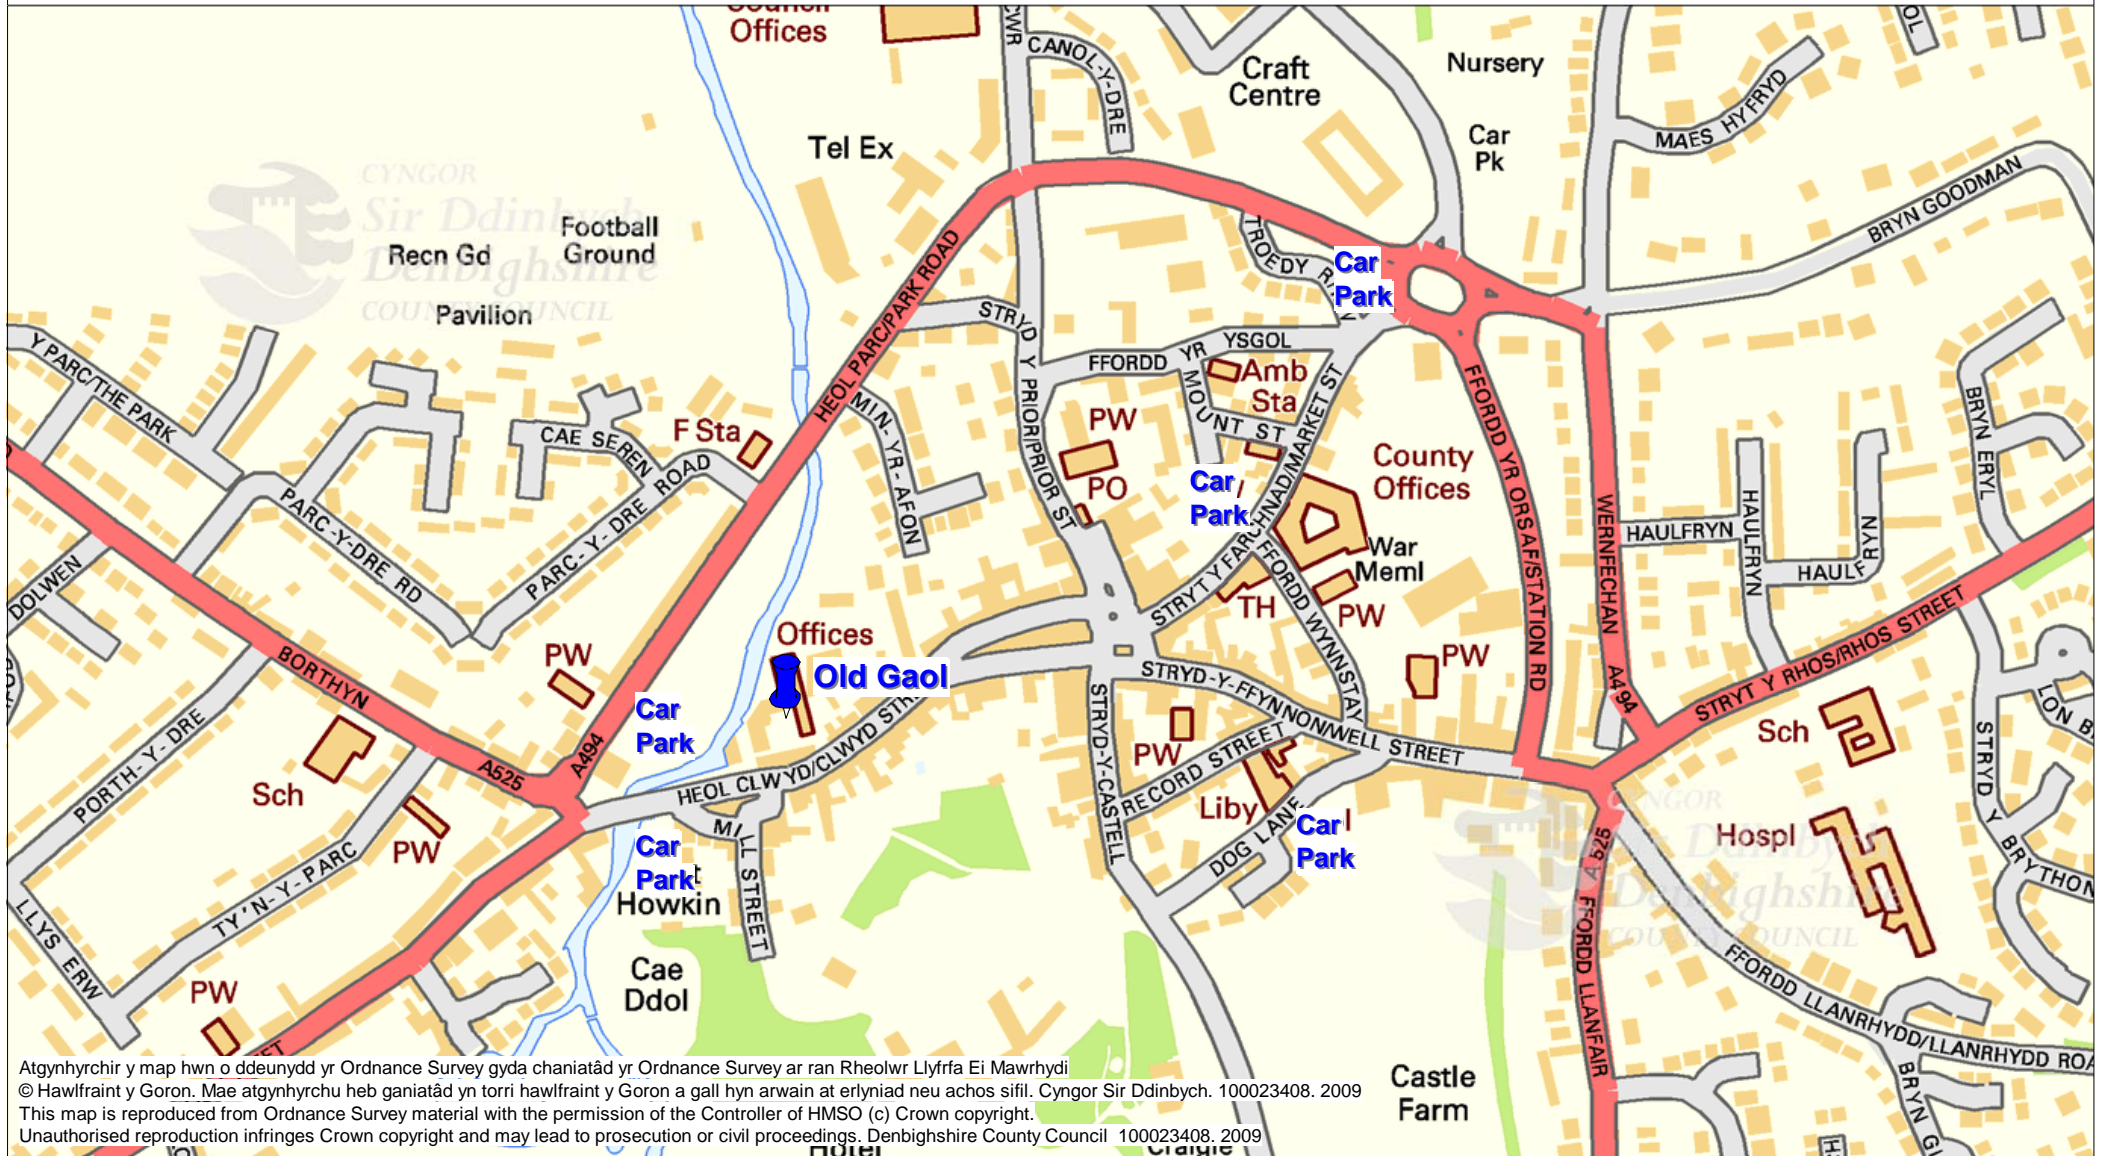

Car parks near Old Gaol, Ruthin

Scale: 1: 5000
Date: May 2009

Environment Directorate

Atgynhychir y map hwn o ddeunydd yr Ordnance Survey gyda chaniatâd yr Ordnance Survey ar ran Rheolwr Llyfrfa Ei Mawrhydi
© Hawlfraint y Goron. Mae atgynhychu heb ganiatâd yn torri hawlfraint y Goron a gall hyn arwain at erlyniad neu achos sifil. Cyngor Sir Ddinbych. 100023408. 2009
This map is reproduced from Ordnance Survey material with the permission of the Controller of HMSO (c) Crown copyright.
Unauthorised reproduction infringes Crown copyright and may lead to prosecution or civil proceedings. Denbighshire County Council 100023408. 2009