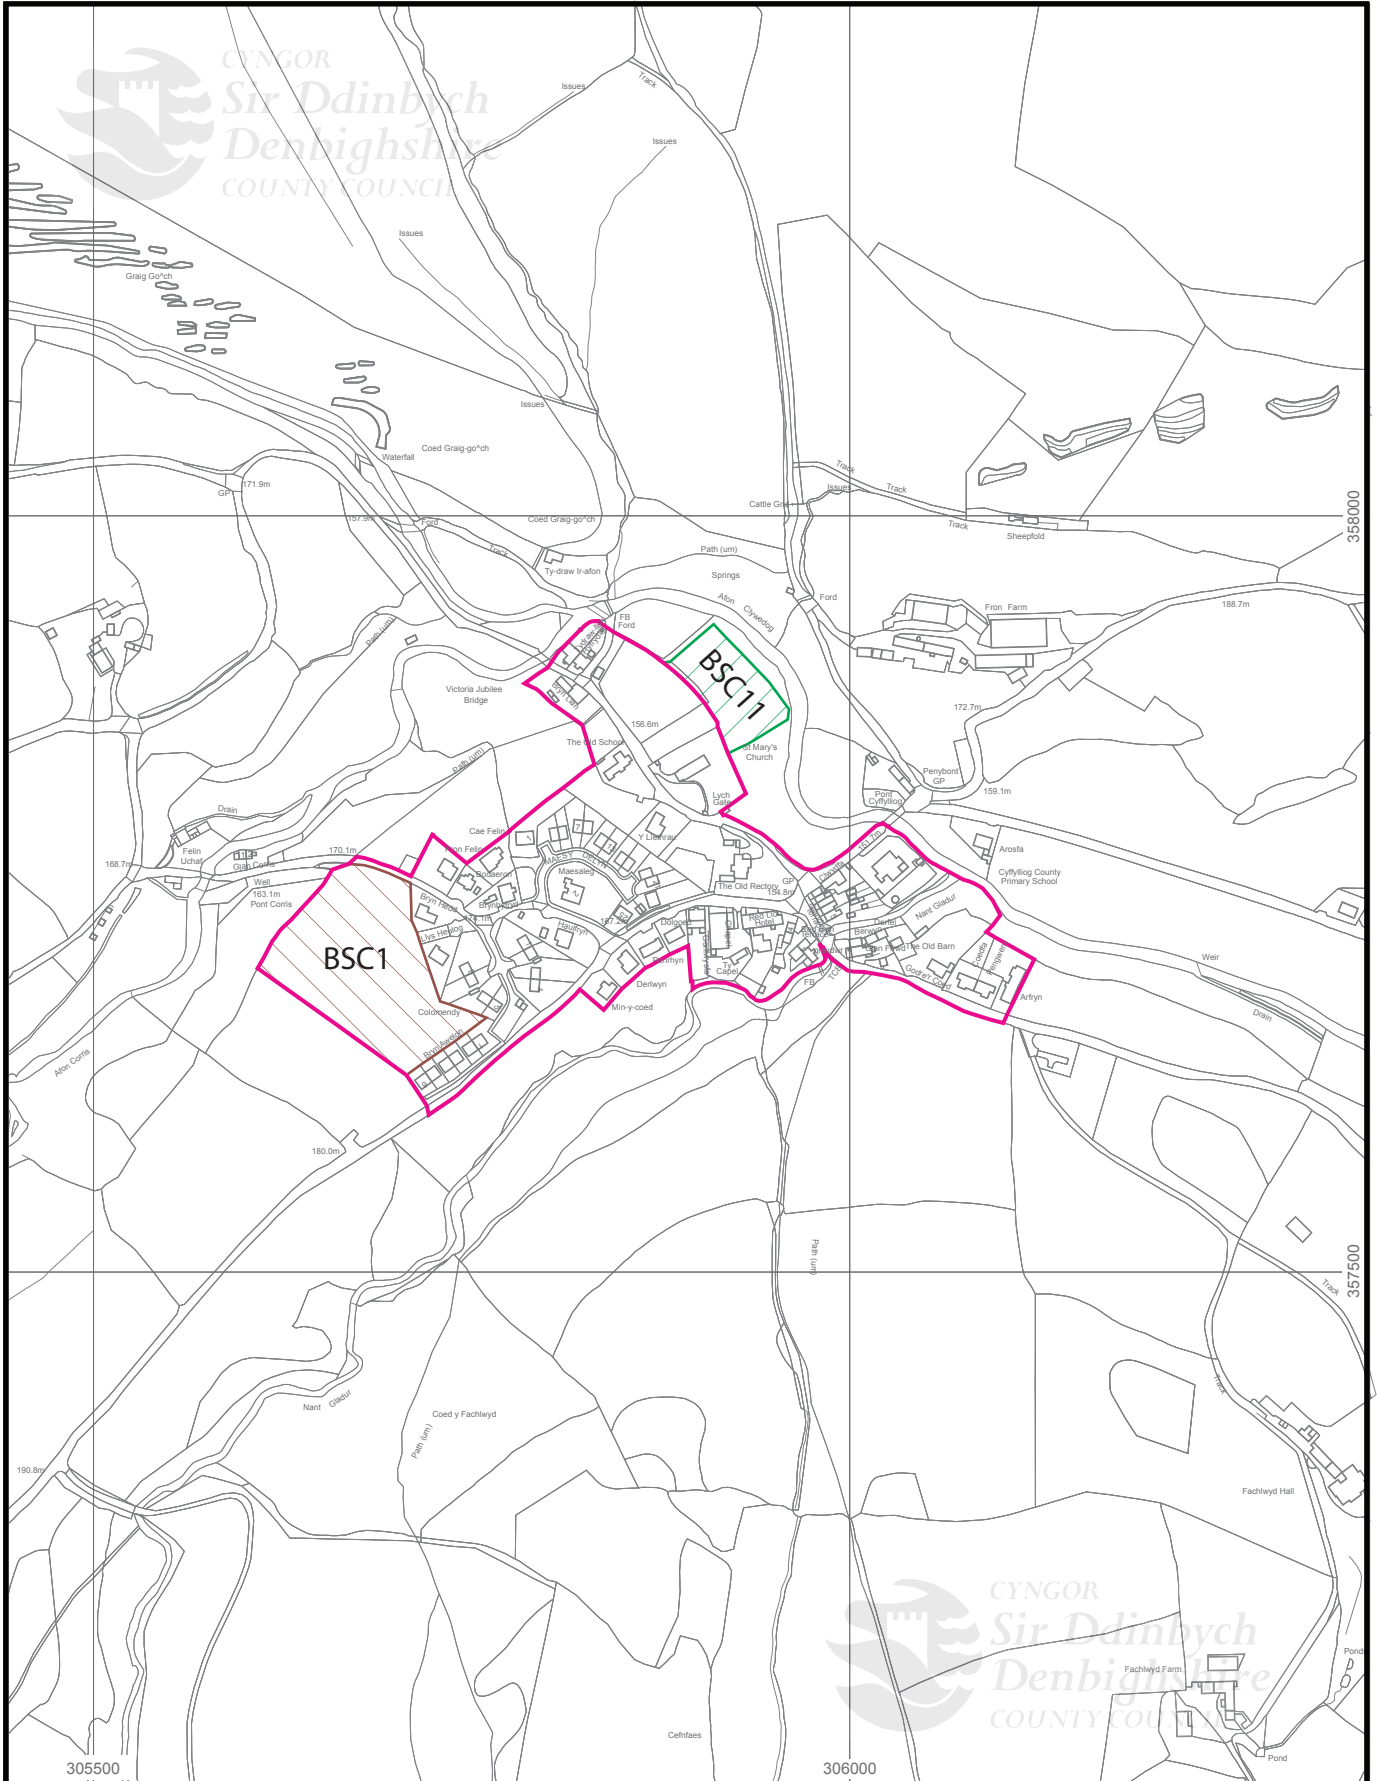

**MAP 14A - PENTREF CYFFYLLIOL VILLAGE**

Graddfa/Scale 1:5000

© Hawlfraint y Goron a hawliau cronfa ddata 2012 Arolwg Ordnans 100023408.

© Crown copyright and database rights 2012 Ordnance Survey 100023408.