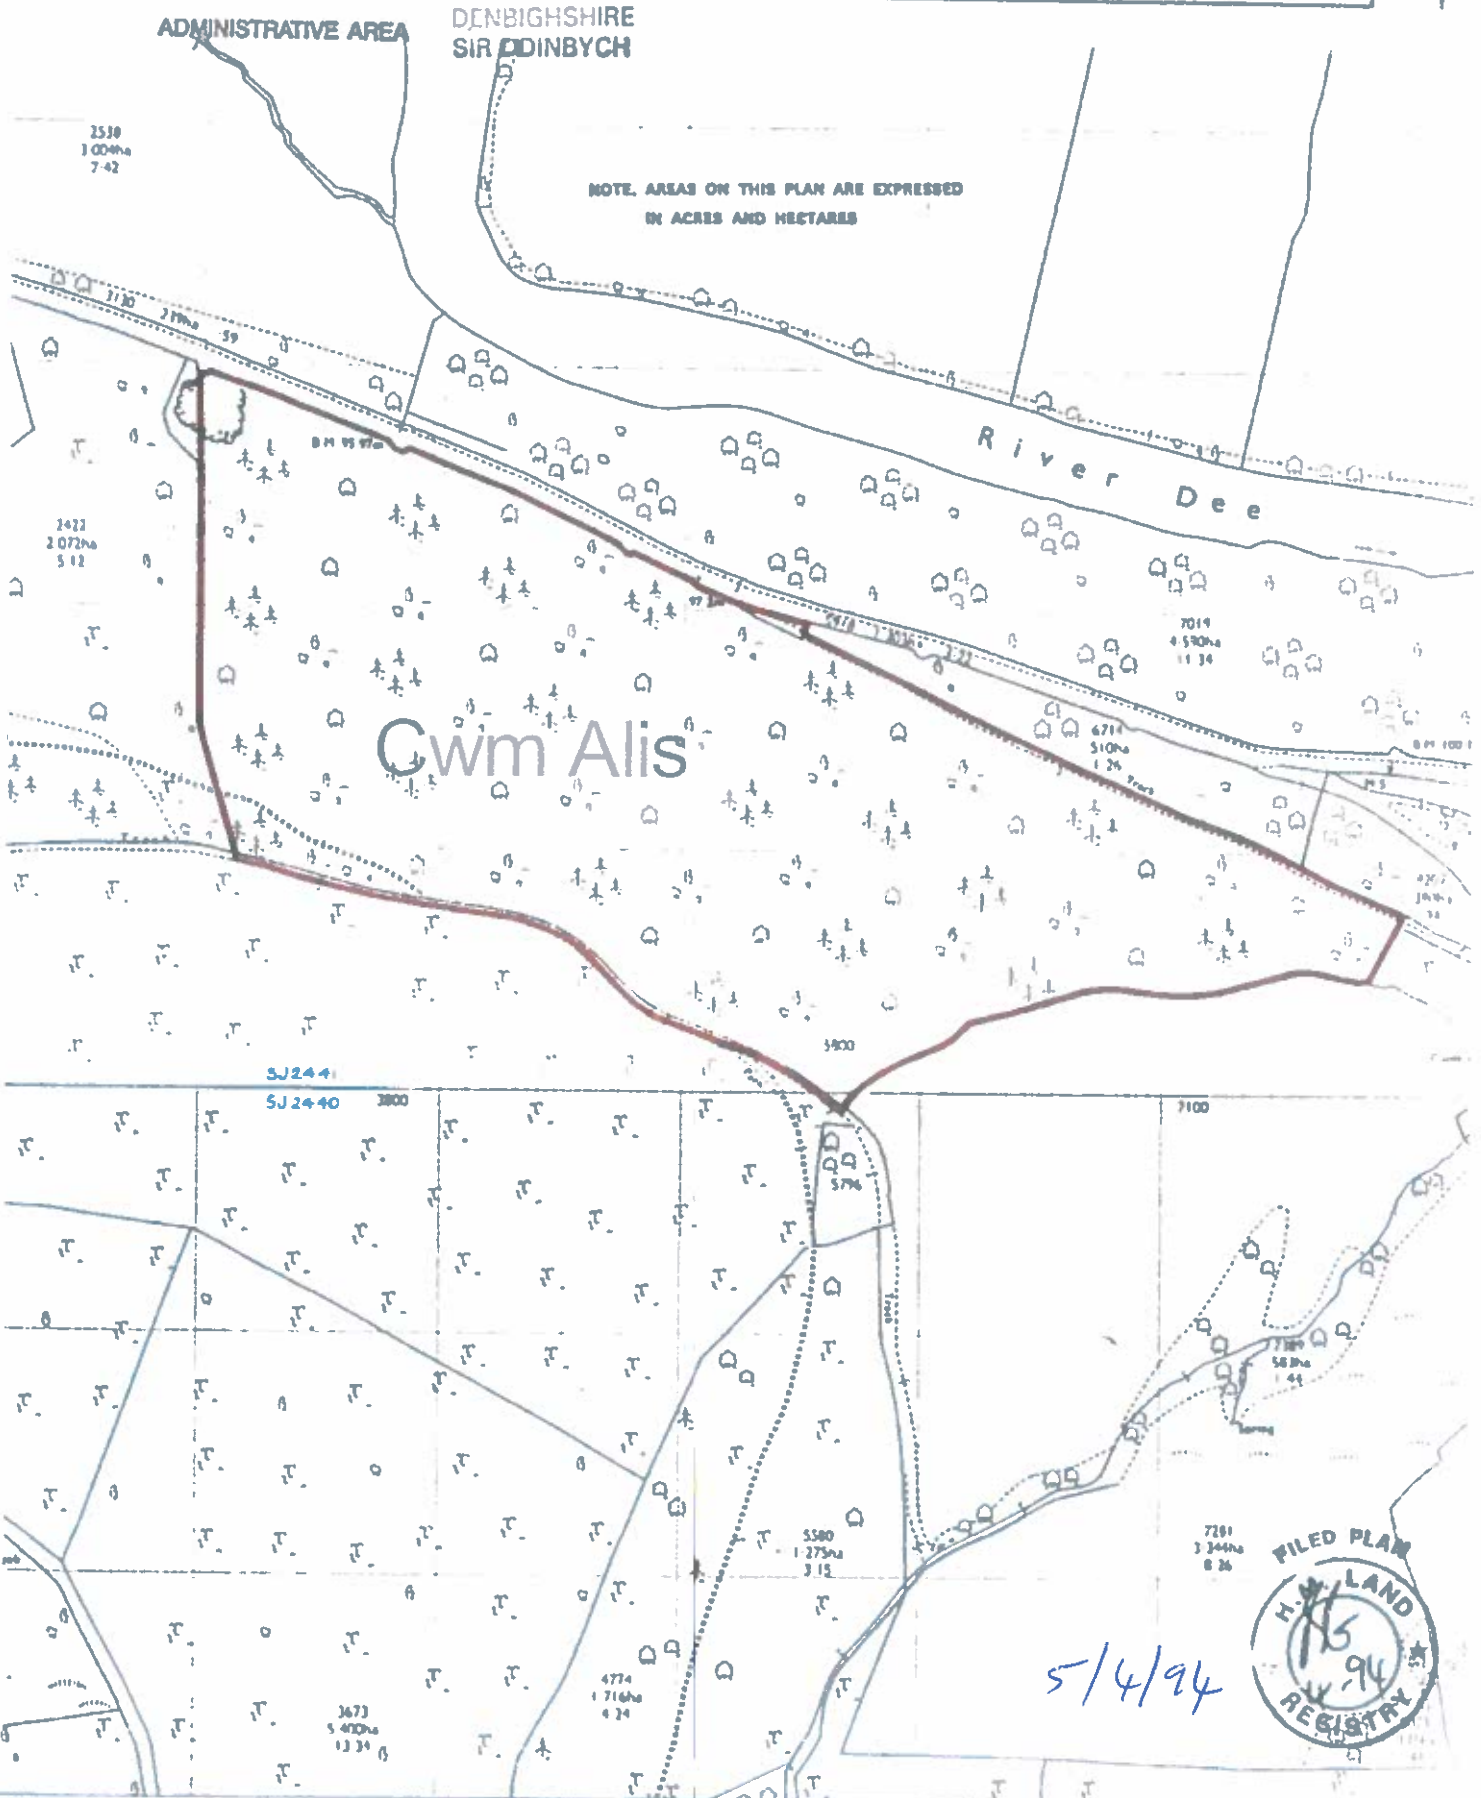

H.M. LAND REGISTRY		TITLE NUMBER	
		WA 704701	
ORDNANCE SURVEY PLAN REFERENCE	SJ2440 SJ2441		Scale 1/2500
COUNTY CLWYD	DISTRICT GLYNDWR		© Crown Copyright

its official copy is incomplete without the preceding notes page.  
 ei'r copi swyddogol hwn yn anghyflawn heb y dudalen nodiadau flaenorol