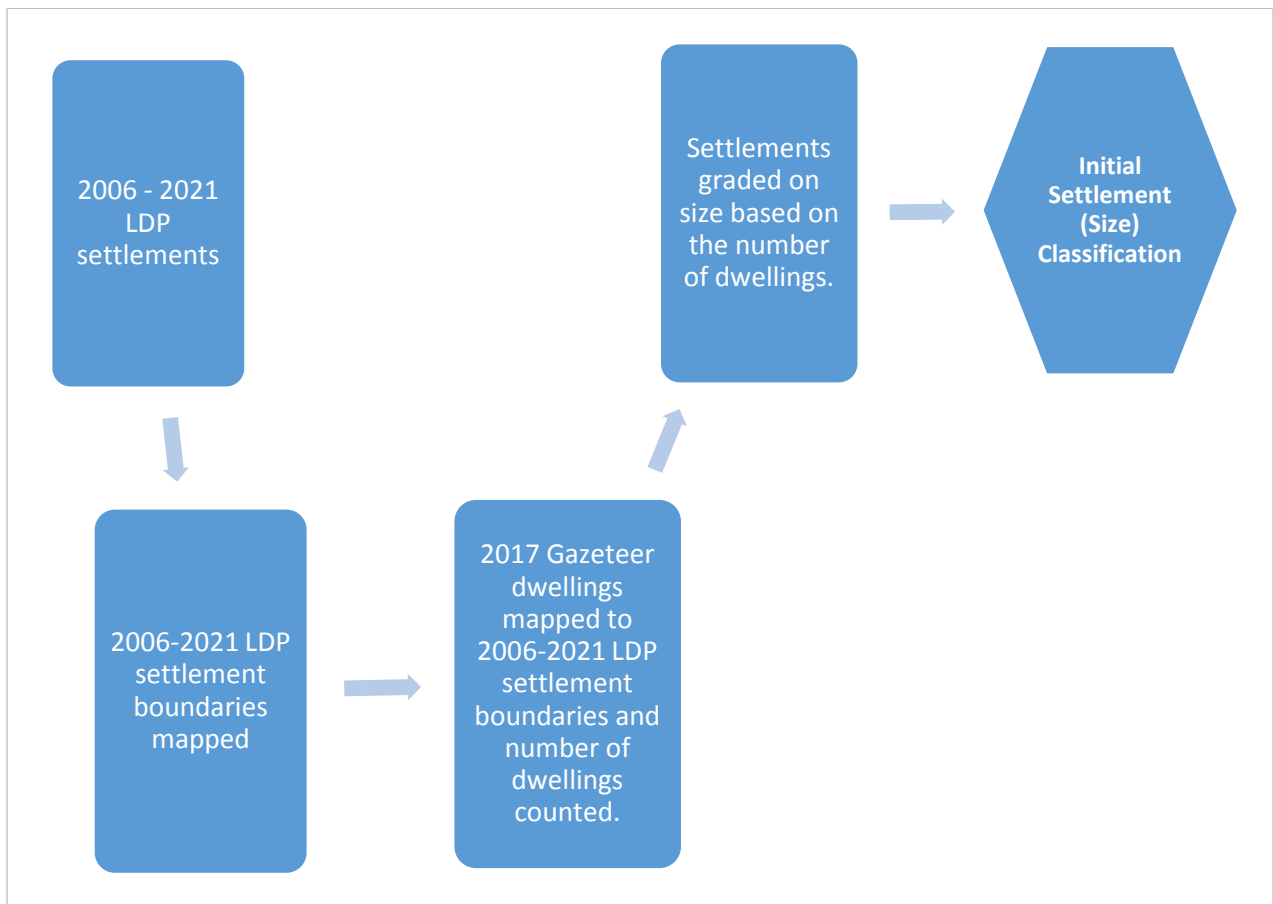

2. Settlement Size

The 2017 gazetteer, which records all residential addresses was combined with the adopted LDP settlement boundaries so that the number of dwellings within each of the settlements could be counted. The number of dwellings have been noted, then graded from 5 to 1 and utilising a traffic light system of red, yellow, orange, light green and dark green as set out in the table below. The settlement has then been classified. A diagram of the size assessment process is set out in Figure 2.

Grading	Traffic light (RAG)	Number of Dwellings	Classification
5		2500 +	Main (settlement)
4		500 - 2499	Local (settlement)
3		30 – 499	Village
2		20 – 30	Small village
1		0 – 20	(Open) Countryside

Figure 2: Flowchart process to develop Settlement Size Classification